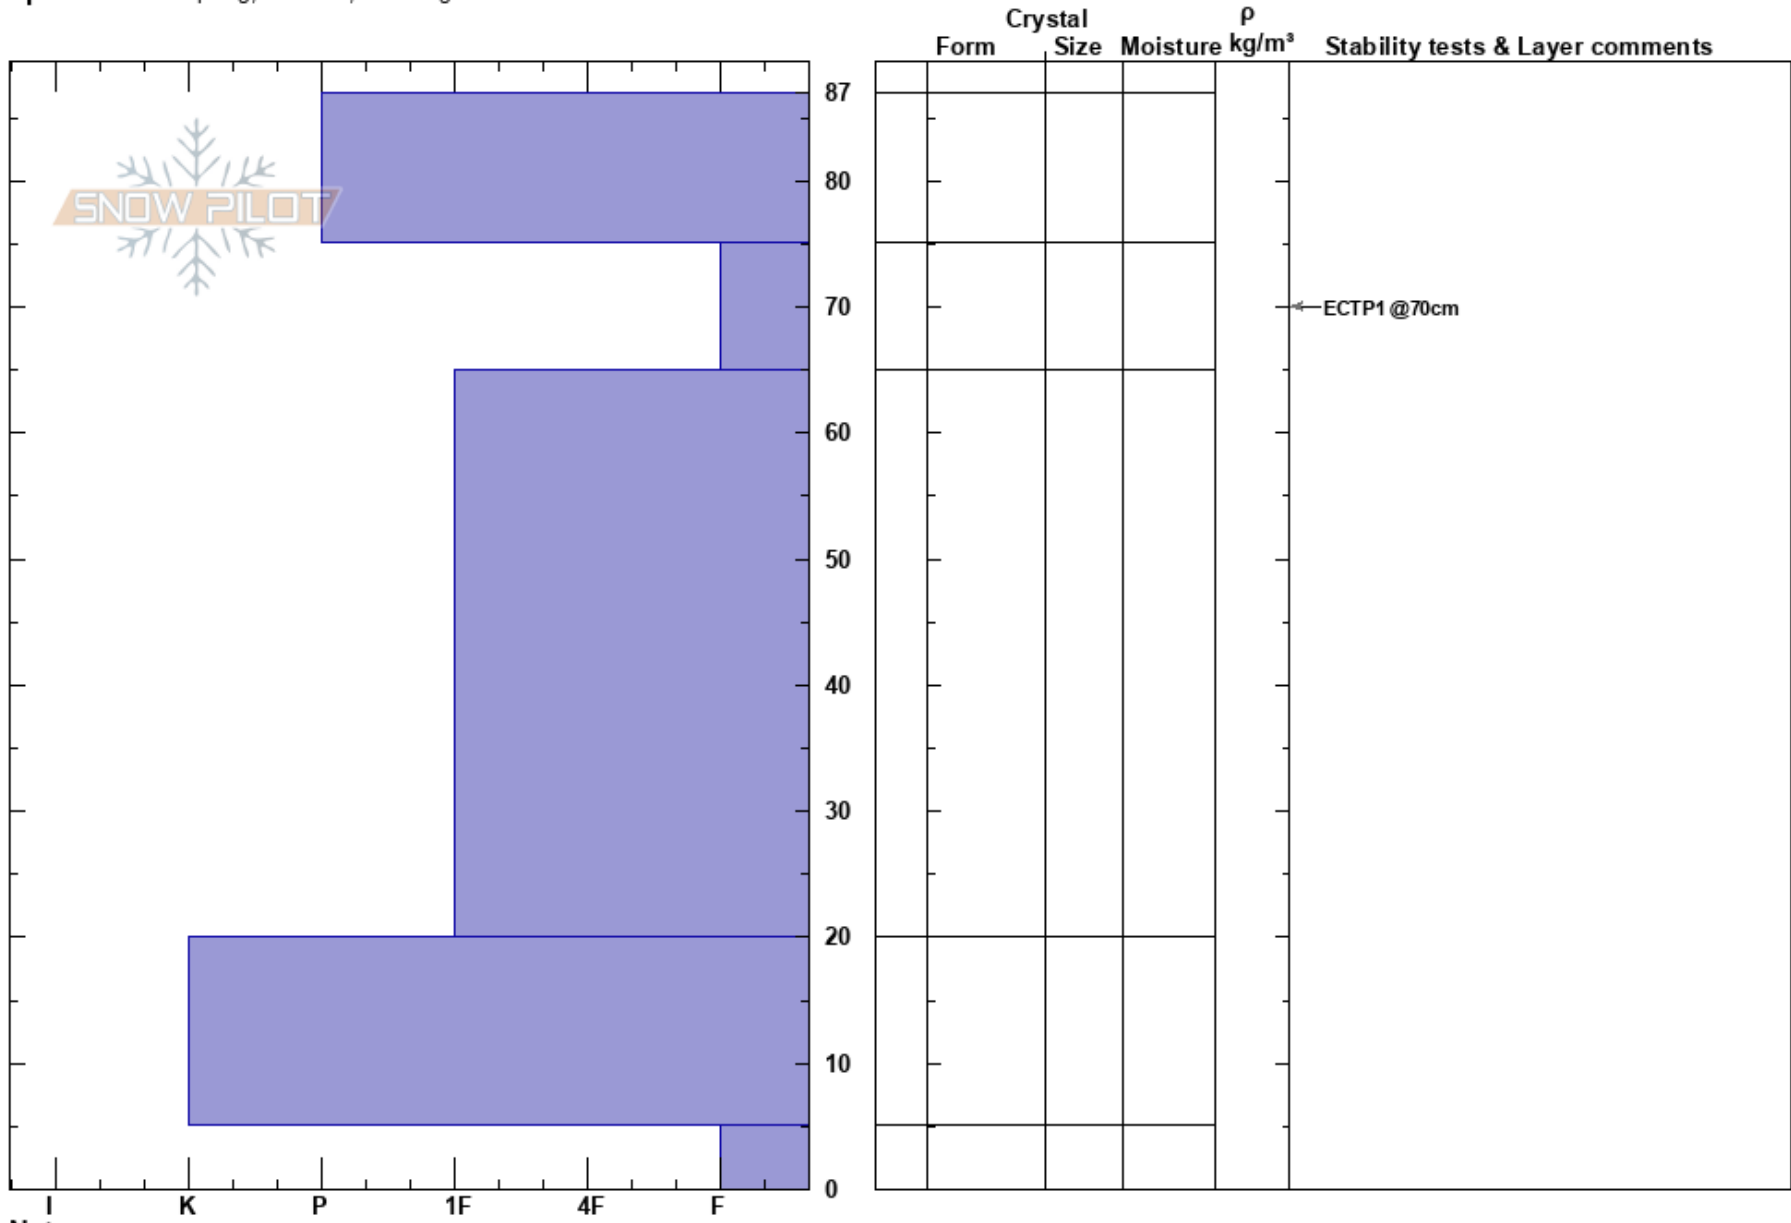

Coon Hill
 Vail/Summit County
 CO
 Elevation: 11500 ft
 Aspect: E
 Specifics: Collapsing, localized; Cracking

Amanda Loughlin
 12/04/2023 - 1:30pm
 Co-ord: 39.68574N, -105.93438W
 Slope Angle: 27°
 Wind Loading: yes

Stability: **HS:87**
 Air Temperature: 20°F
 Sky Cover: BKN
 Precipitation: NO
 Wind: W Strong
 Layer Notes:
 87-75cm: Problematic layer

Notes: