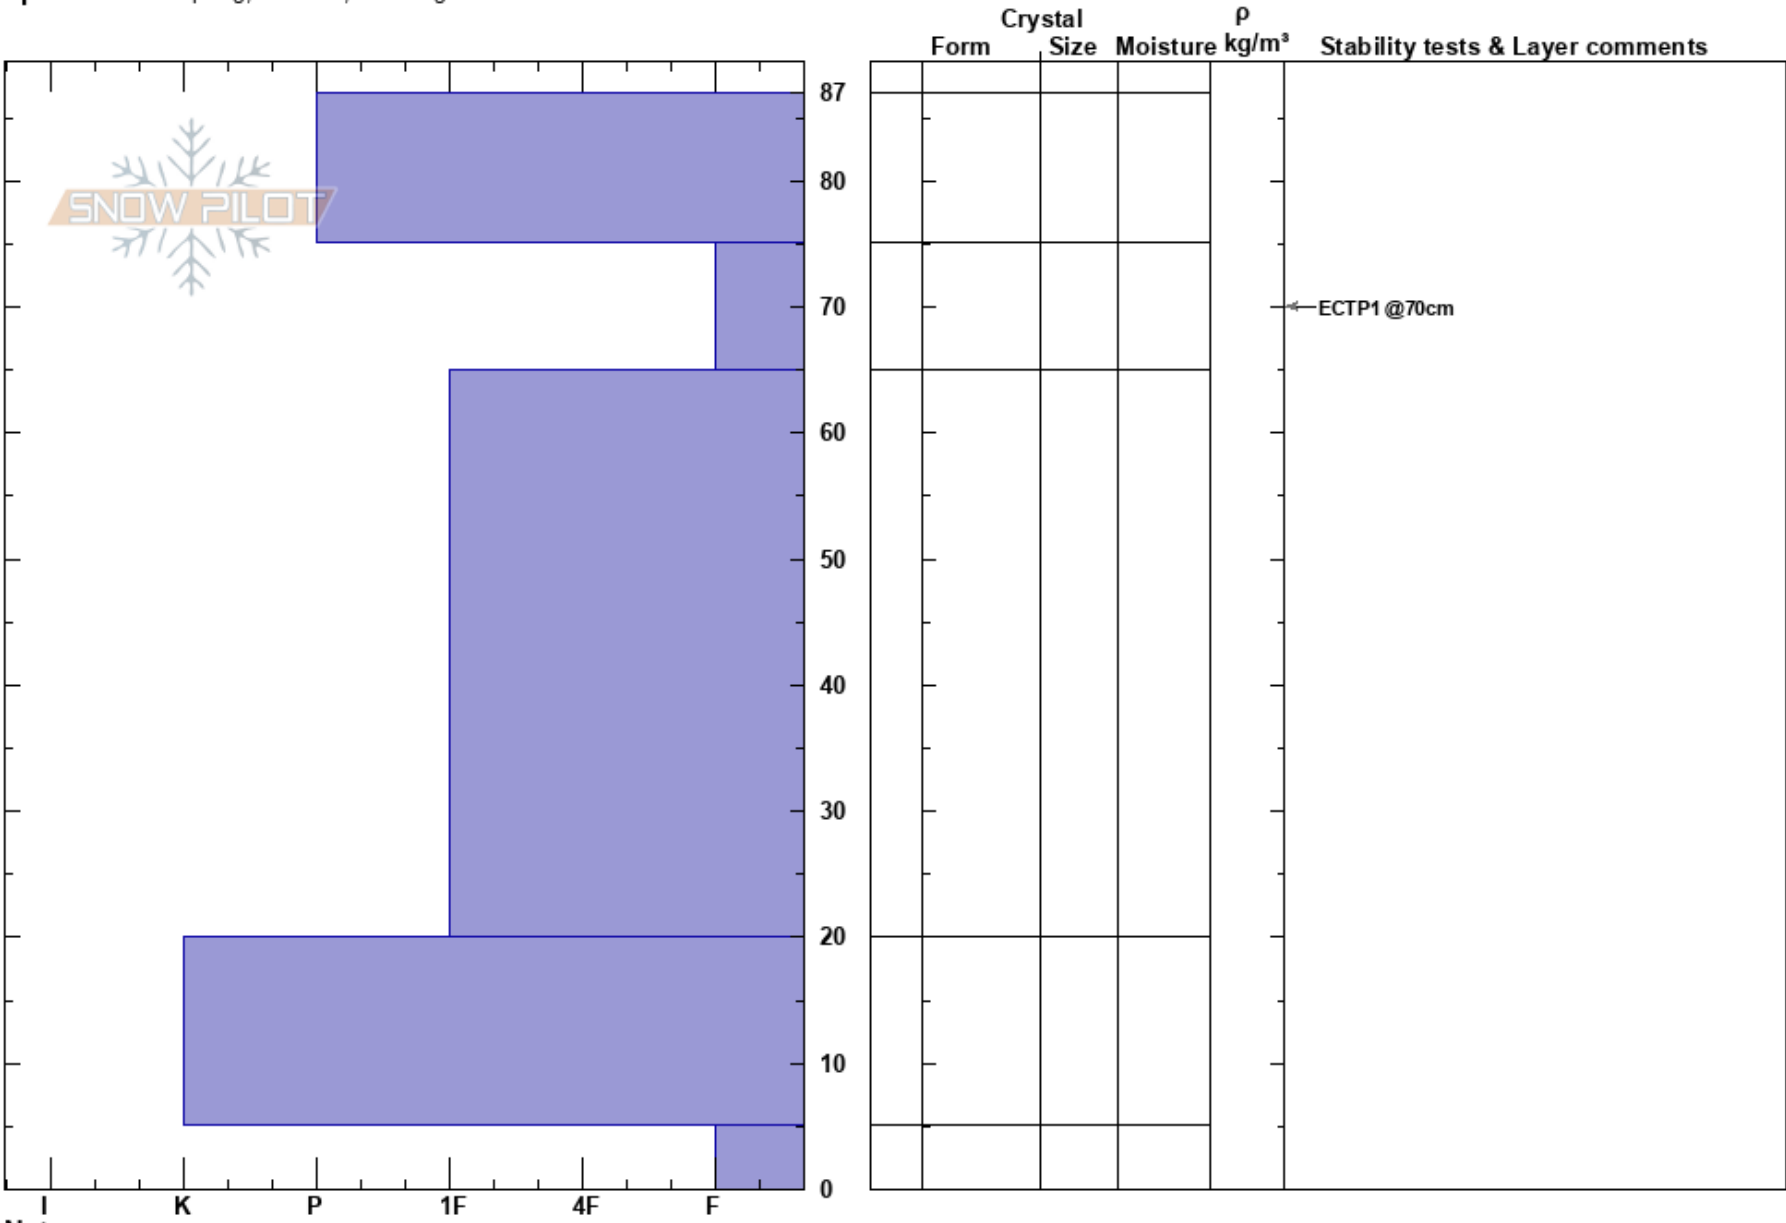

Coon Hill
 Vail/Summit County
 CO
Elevation: 11500 ft
Aspect: E
Specifics: Collapsing, localized; Cracking

Amanda Loughlin
 12/04/2023 - 1:30pm
Co-ord: 39.68574N, -105.93438W
Slope Angle: 27°
Wind Loading: yes

Stability: **HS:87**
Air Temperature: 20°F
Sky Cover: BKN
Precipitation: NO
Wind: W Strong
Layer Notes:
 87-75cm: Problematic layer

Notes: