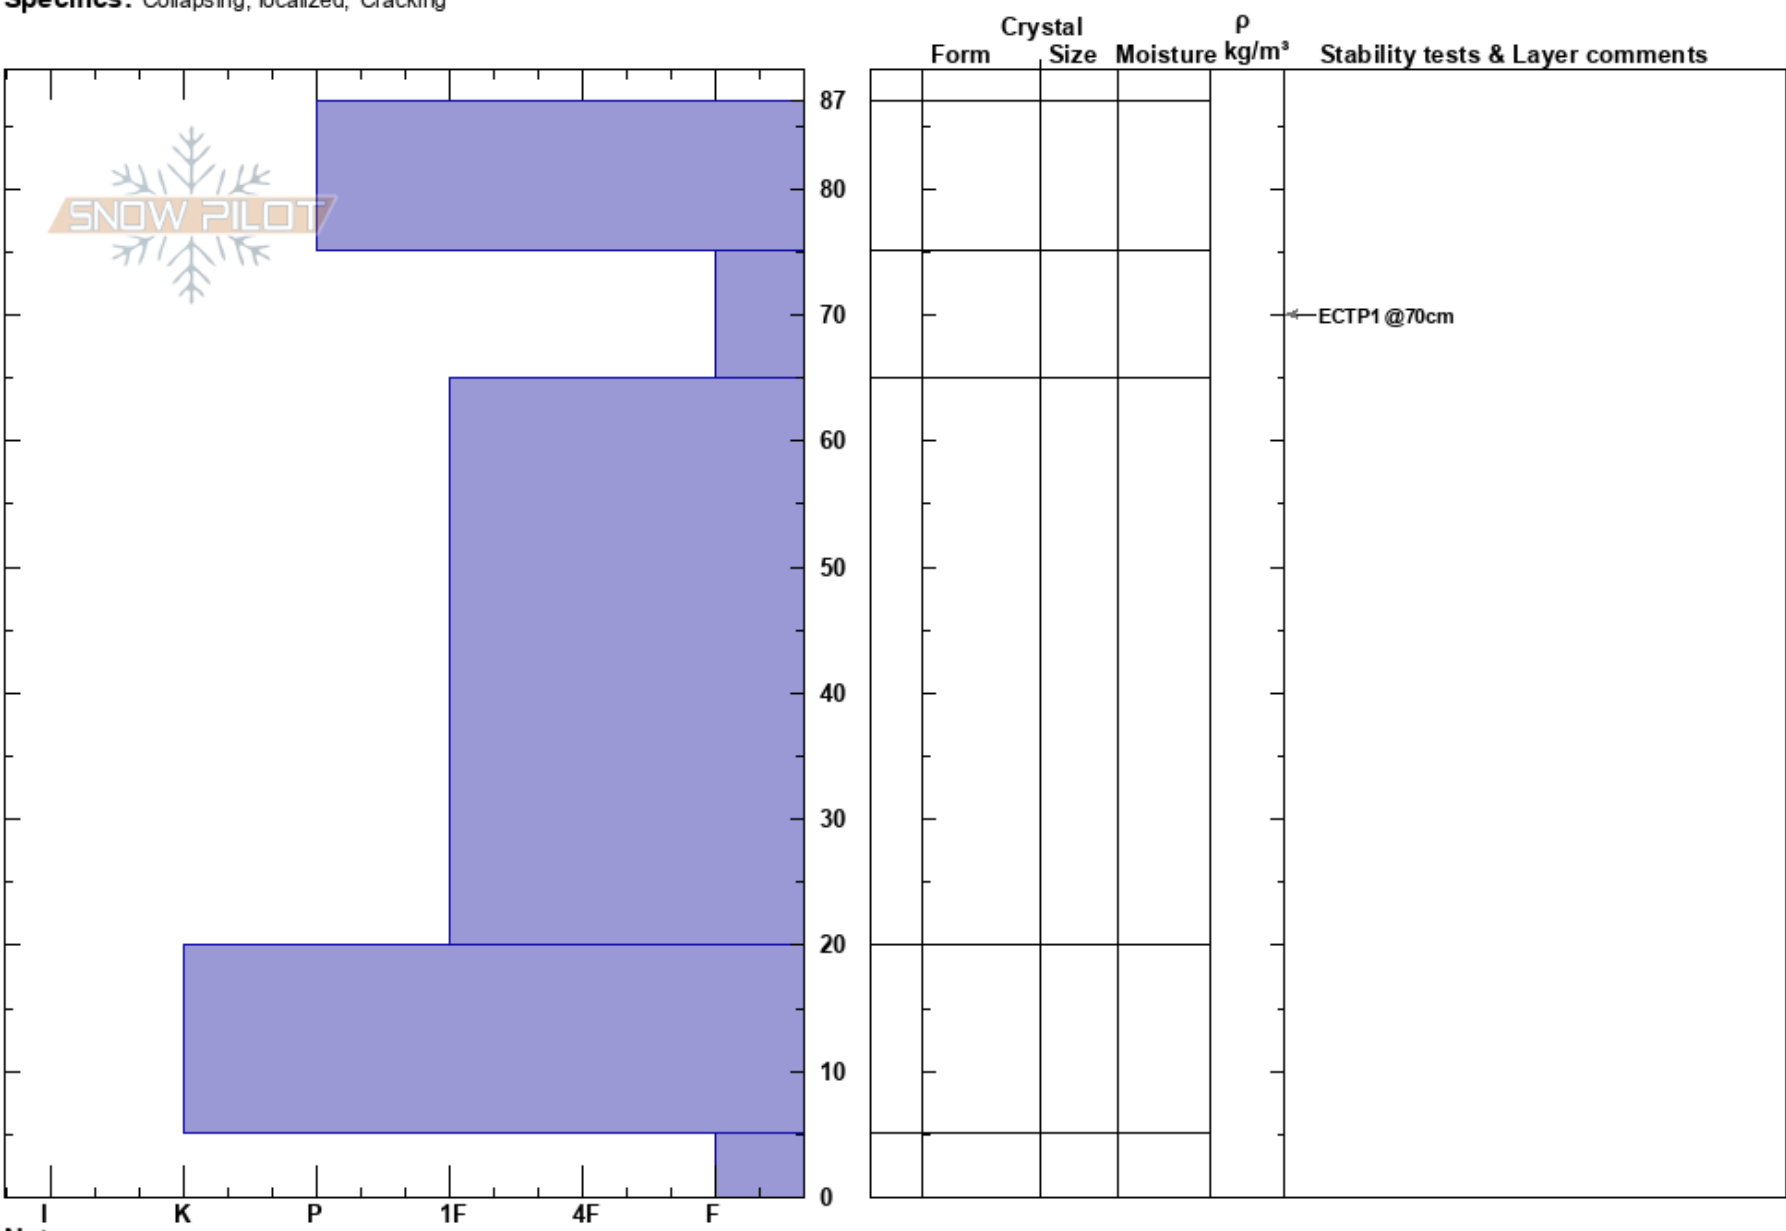

Coon Hill
 Vail/Summit County
 CO
 Elevation: 11500 ft
 Aspect: E
 Specifics: Collapsing, localized; Cracking

Amanda Loughlin
 12/04/2023 - 1:30pm
 Co-ord: 39.68574N, -105.93438W
 Slope Angle: 27°
 Wind Loading: yes

Stability: **HS:87**
 Air Temperature: 20°F
 Sky Cover: BKN
 Precipitation: NO
 Wind: W Strong

Layer Notes:
 87-75cm: Problematic layer

Notes: