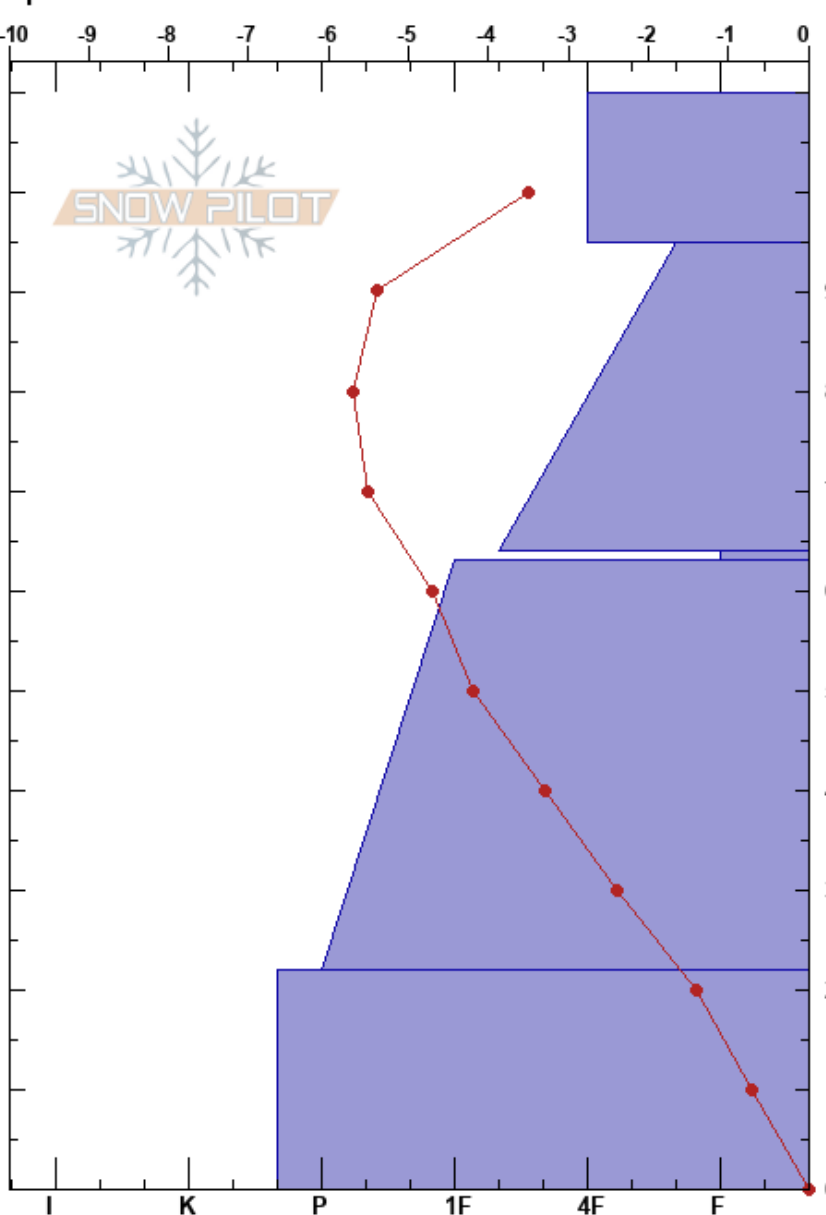

Samba
 Monashee
 BC
 Elevation: 1845 m
 Aspect: E
 Specifics:

Mustang Powder
 04/12/2023 - 09:50
 Co-ord: 51.17406N, -118.71733W
 Slope Angle: 20°
 Wind Loading:

Stability: **HS: 110**
 Air Temperature: -3.8°C **PF: 65** 64-63cm: Rimed
 Sky Cover: BKN **PS: 30** 64-63cm: Problematic layer
 Precipitation: NO
 Wind: Calm

Elevation (cm)	Crystal		Moisture	ρ kg/m ³	Stability tests & Layer comments
	Form	Size			
110	+r	1			
100	/	0.5-1	D		
90					← CT2, SC @93cm x2
80	/	1	D		
70					
65	V	3-6	D		← CT6, SC @64cm x2 ← ECTP14 @64cm 64-63cm: Rimed
60					
40	⊙ (•)	1(1)	D		
30					
20					
10	⊙	2	D		
0					