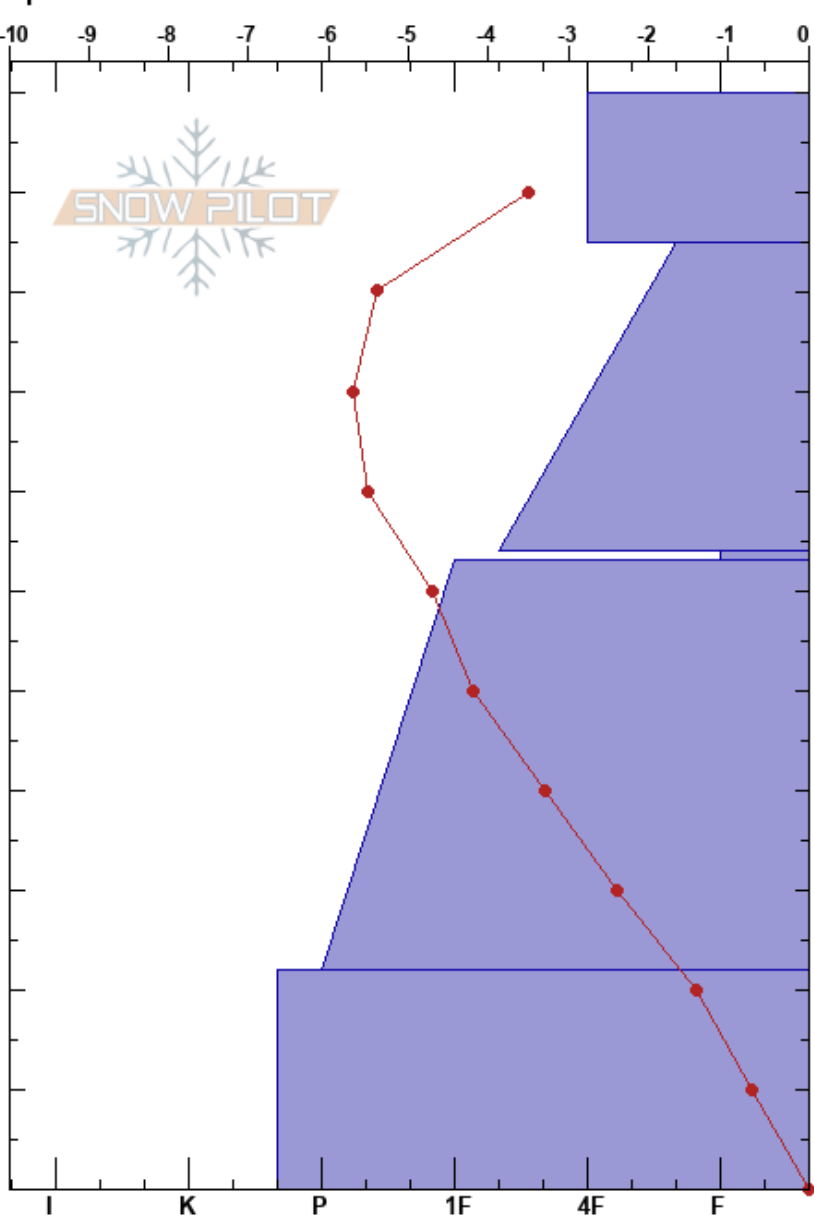

Samba
 Monashee
 BC
 Elevation: 1845 m
 Aspect: E
 Specifics:

Mustang Powder
 04/12/2023 - 09:50
 Co-ord: 51.17406N, -118.71733W
 Slope Angle: 20°
 Wind Loading:

Stability: **HS: 110**
 Air Temperature: -3.8°C **PF: 65** 64-63cm: Rimed
 Sky Cover: BKN **PS: 30** 64-63cm: Problematic layer
 Precipitation: NO
 Wind: Calm

Elevation (cm)	Crystal		Moisture	ρ kg/m ³	Stability tests & Layer comments
	Form	Size			
110	+r	1			
100	/	0.5-1	D		
90					← CT2, SC @93cm x2
80	/	1	D		
70					
60	V	3-6	D		← CT6, SC @64cm x2 ← ECTP14 @64cm 64-63cm: Rimed
50					
40	⊙ (•)	1(1)	D		
30					
20					
10	⊙	2	D		
0					