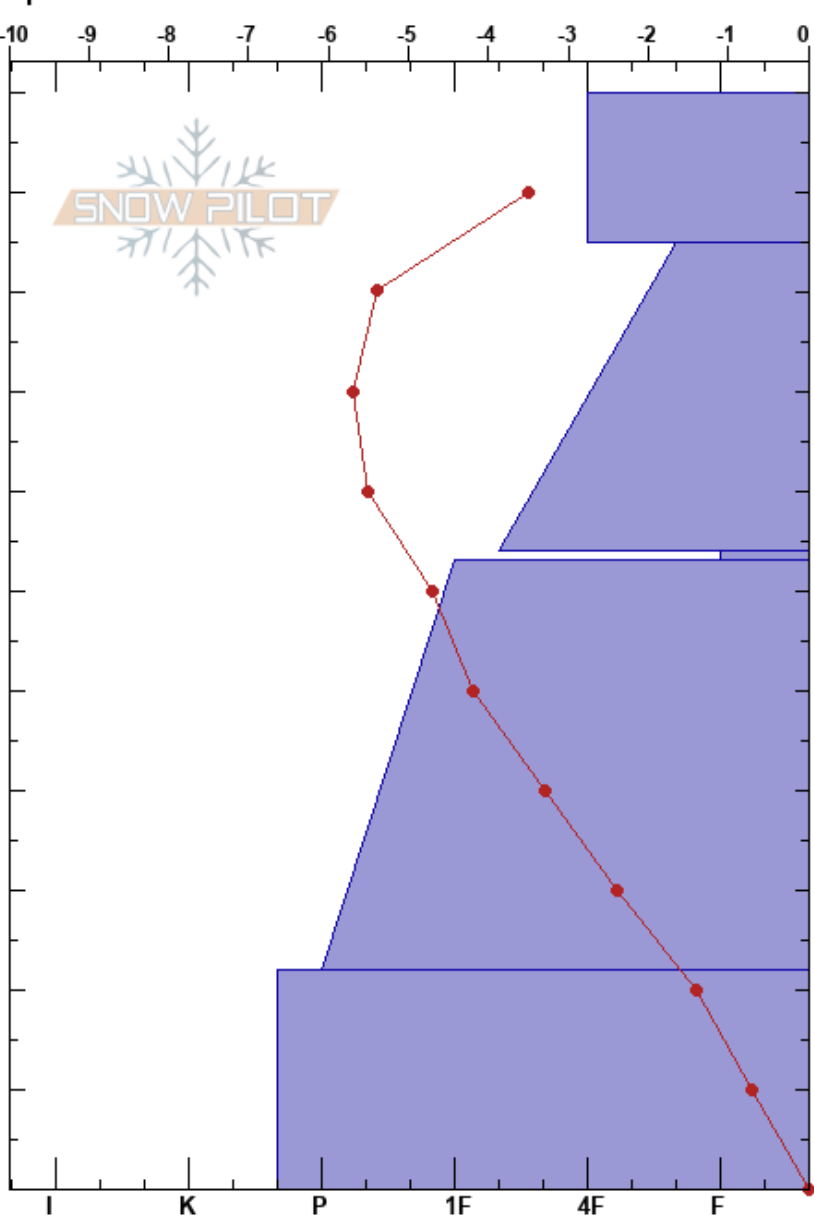

Samba  
 Monashee  
 BC  
 Elevation: 1845 m  
 Aspect: E  
 Specifics:

Mustang Powder  
 04/12/2023 - 09:50  
 Co-ord: 51.17406N, -118.71733W  
 Slope Angle: 20°  
 Wind Loading:

Stability: **HS: 110**  
 Air Temperature: -3.8°C **PF: 65** 64-63cm: Rimed  
 Sky Cover: BKN **PS: 30** 64-63cm: Problematic layer  
 Precipitation: NO  
 Wind: Calm

Elevation (cm)	Crystal		Moisture	$\rho$ kg/m <sup>3</sup>	Stability tests & Layer comments
	Form	Size			
110	+r	1			
100	/	0.5-1	D		
90					← CT2, SC @93cm x2
80	/	1	D		
70					
60	V	3-6	D		← CT6, SC @64cm x2 ← ECTP14 @64cm 64-63cm: Rimed
50					
40	⊖ (•)	1(1)	D		
30					
20					
10	⊖	2	D		
0					