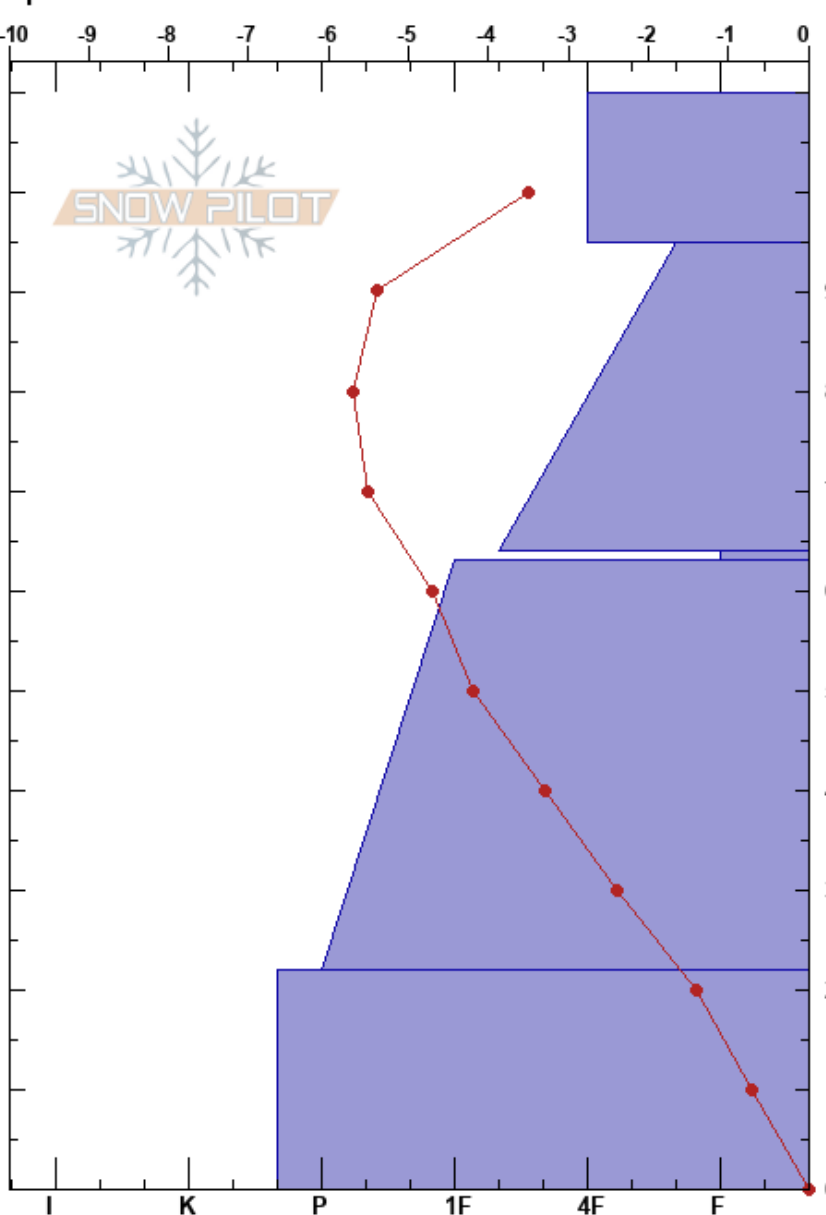

Samba
 Monashee
 BC
 Elevation: 1845 m
 Aspect: E
 Specifics:

Mustang Powder
 04/12/2023 - 09:50
 Co-ord: 51.17406N, -118.71733W
 Slope Angle: 20°
 Wind Loading:

Stability: **HS: 110**
 Air Temperature: -3.8°C **PF: 65** 64-63cm: Rimed
 Sky Cover: BKN **PS: 30** 64-63cm: Problematic layer
 Precipitation: NO
 Wind: Calm

Elevation (cm)	Crystal		Moisture	ρ kg/m ³	Stability tests & Layer comments
	Form	Size			
110	+r	1			
100	/	0.5-1	D		
90					← CT2, SC @93cm x2
80	/	1	D		
70					
60	V	3-6	D		← CT6, SC @64cm x2 ← ECTP14 @64cm 64-63cm: Rimed
50					
40	⊙ (•)	1(1)	D		
30					
20					
10	⊙	2	D		
0					