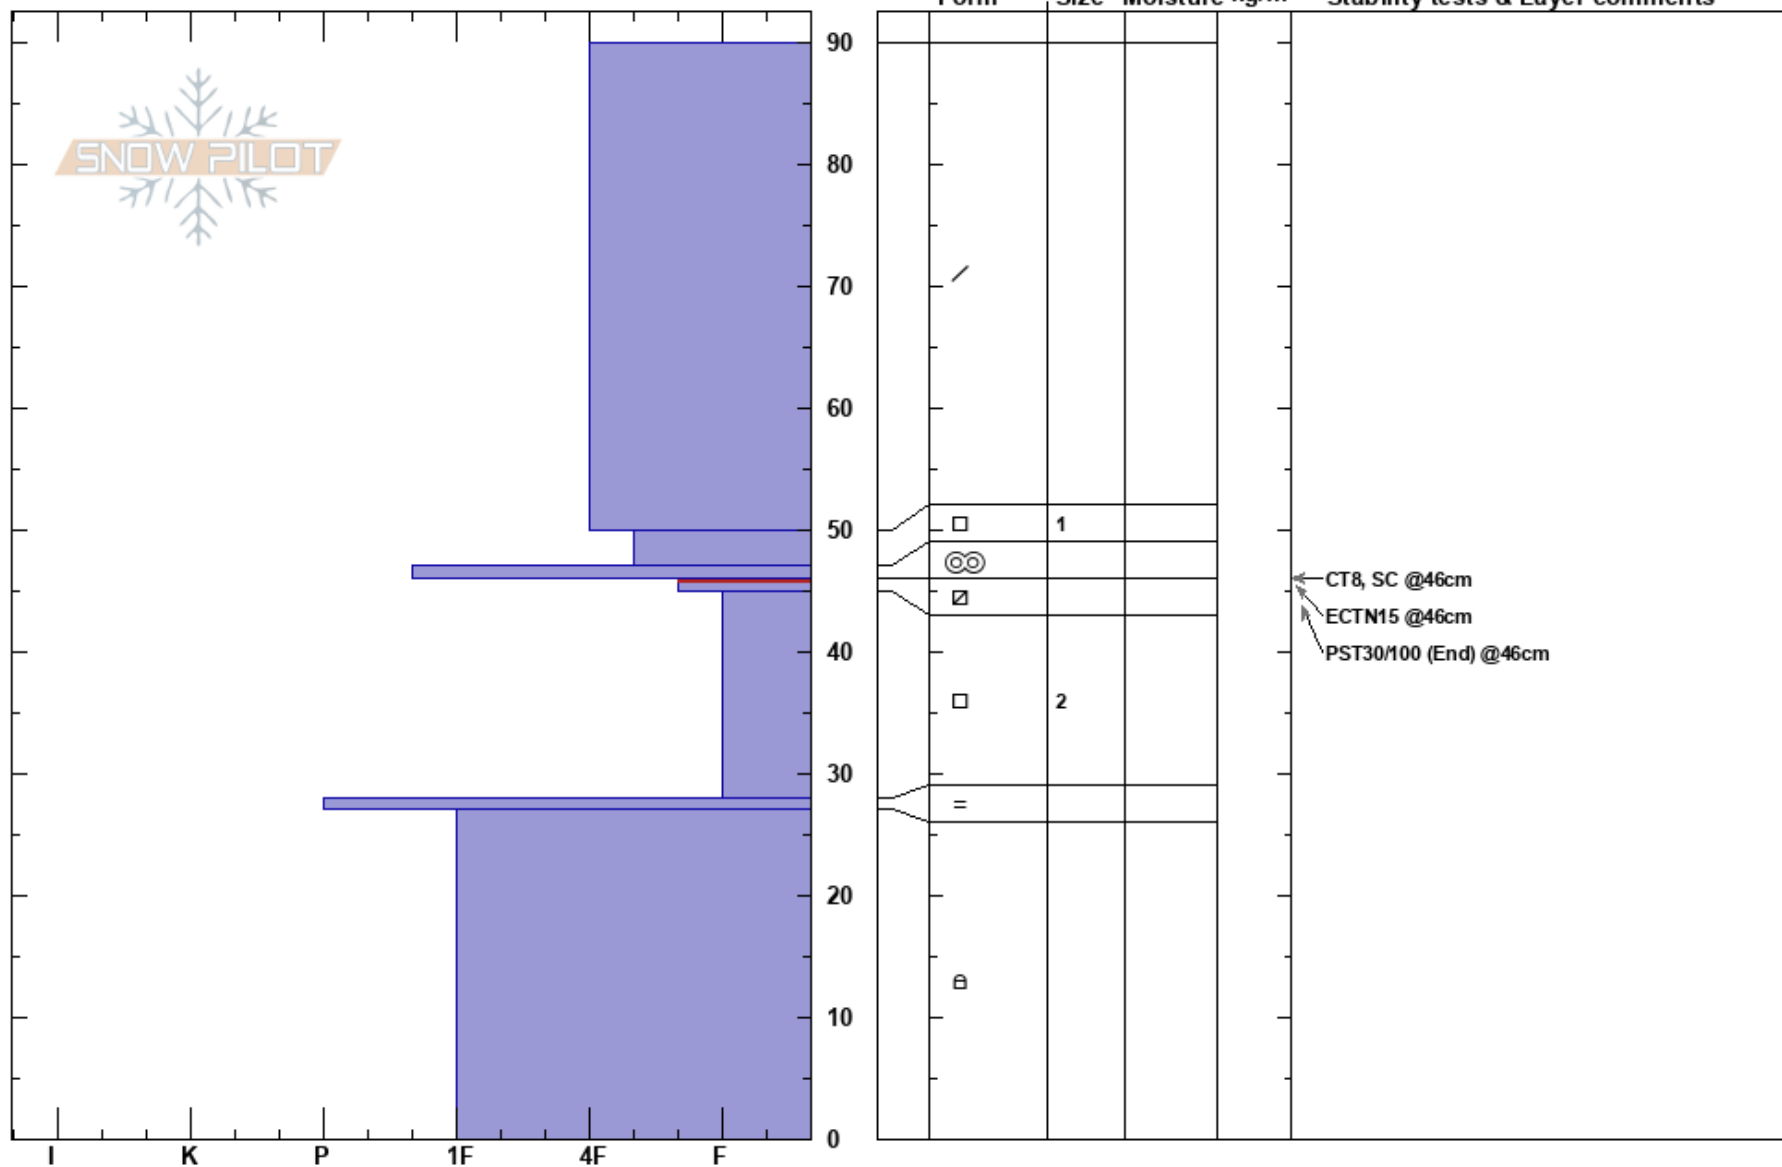

Little Tucks
Teton Range
WY
Elevation: 9950 ft
Aspect: NE
Specifics:

Alex Drinkard
12/04/2023 - 11:00am
Co-ord: 43.50738N, -110.94852W
Slope Angle: 24°
Wind Loading: previous

Stability:
Air Temperature:
Sky Cover: BKN
Precipitation: NO
Wind: W Light Breeze

HS: 90
PF: 48 46-45cm: Problematic layer
PS: 24

← CT8, SC @46cm
← ECTN15 @46cm
← PST30/100 (End) @46cm

Notes: No propagation, but poor structure below the new snow slab.