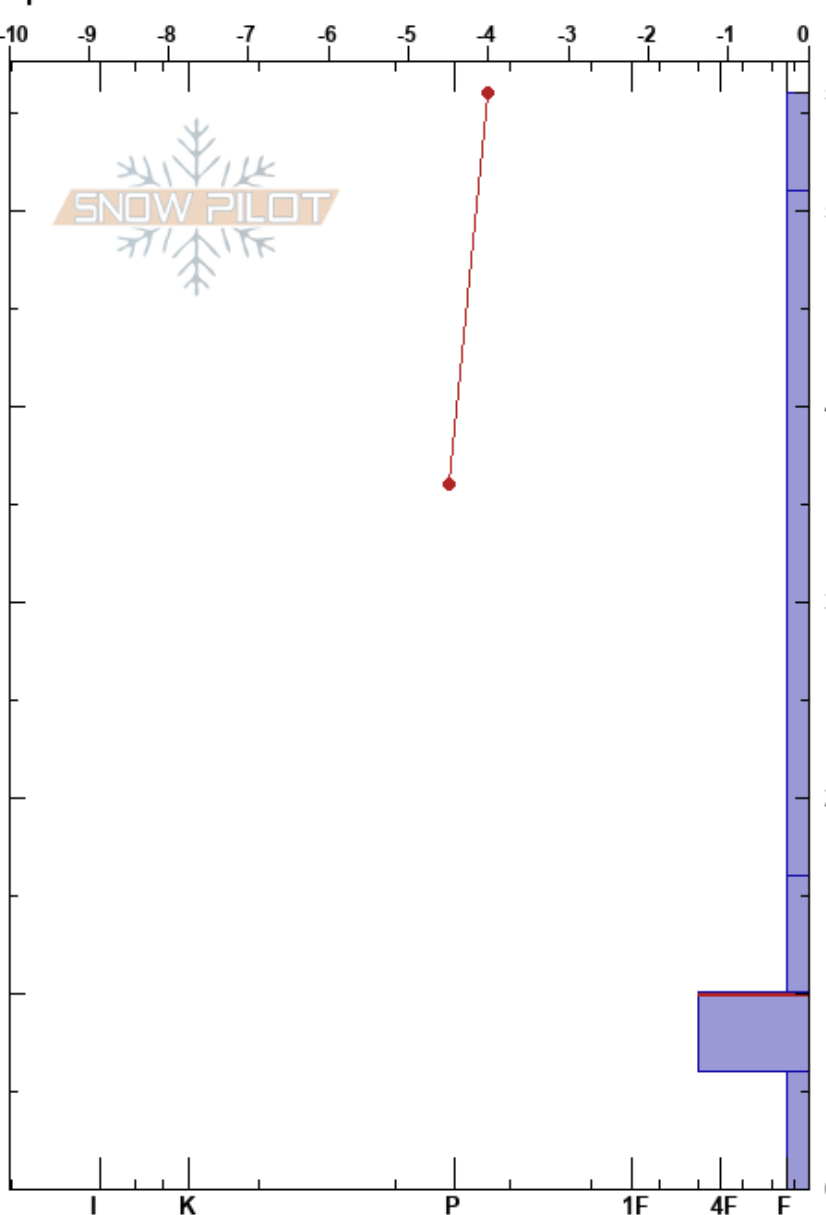

Hangover Hill
 Bitterroot
 MT
 Elevation: 5400 ft
 Aspect: NW
 Specifics:

Payton Schiff
 12/04/2023 - 12:20pm
 Co-ord: 11T 685782W 5168419N
 Slope Angle: 19°
 Wind Loading: no

Stability:
 Air Temperature: 0°C
 Sky Cover: FEW
 Precipitation: NO
 Wind: W Light Breeze

HS: 56
 PF: 53
 PS: 20
 10-6cm: Problematic layer

Height (cm)	Crystal		Moisture	ρ kg/m ³	Stability tests & Layer comments
	Form	Size			
56	○		W		
37	/	0.3-0.5	M		
16	□	1	M		← ECTP13 @16cm
10	□ ⊙ ⊙	1-3	M		
0	□	1.5-3	M		