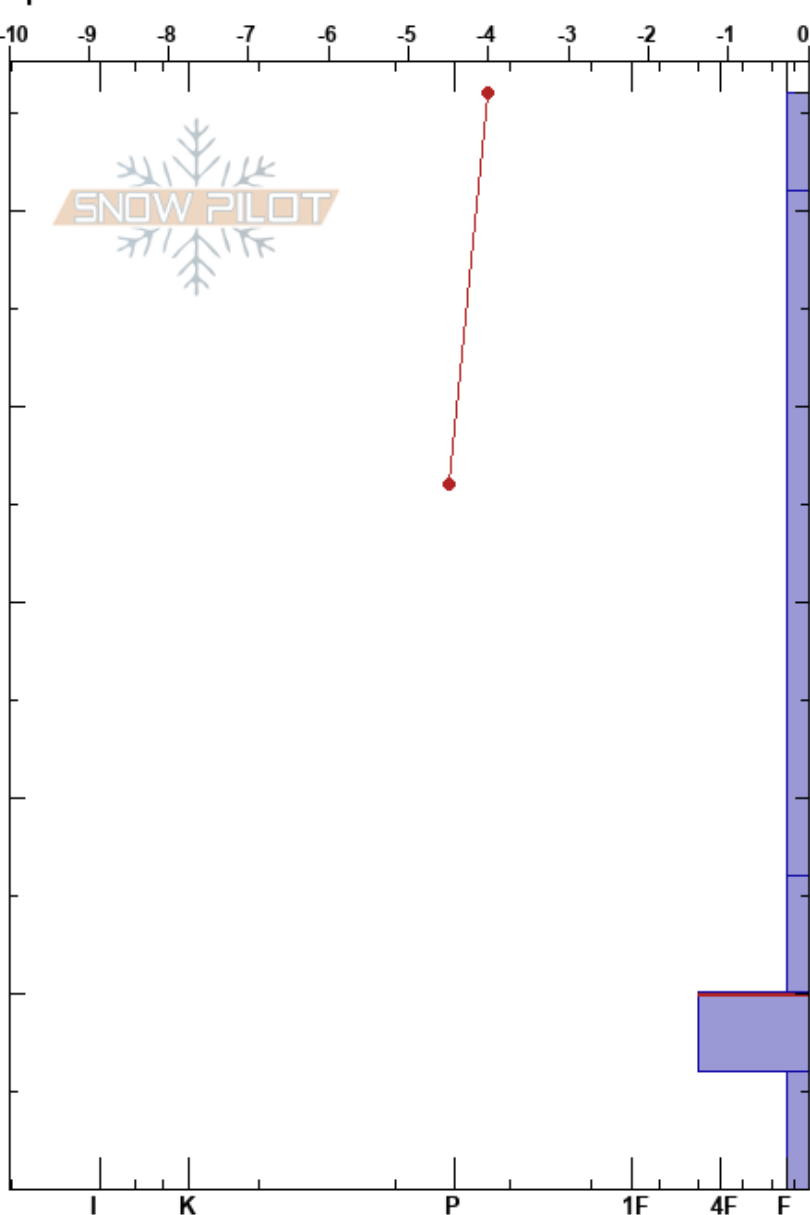

Hangover Hill
 Bitterroot
 MT
 Elevation: 5400 ft
 Aspect: NW
 Specifics:

Payton Schiff
 12/04/2023 - 12:20pm
 Co-ord: 11T 685782W 5168419N
 Slope Angle: 19°
 Wind Loading: no

Stability:
 Air Temperature: 0°C
 Sky Cover: FEW
 Precipitation: NO
 Wind: W Light Breeze

HS: 56
 PF: 53 10-6cm: Problematic layer
 PS: 20

Form	Crystal		Moisture	ρ kg/m ³	Stability tests & Layer comments
	Size				
○			W		
/	0.3-0.5		M		
□	1		M		← ECTP13 @16cm
□ ⊙ ⊙	1-3		M		
□	1.5-3		M		

Notes: