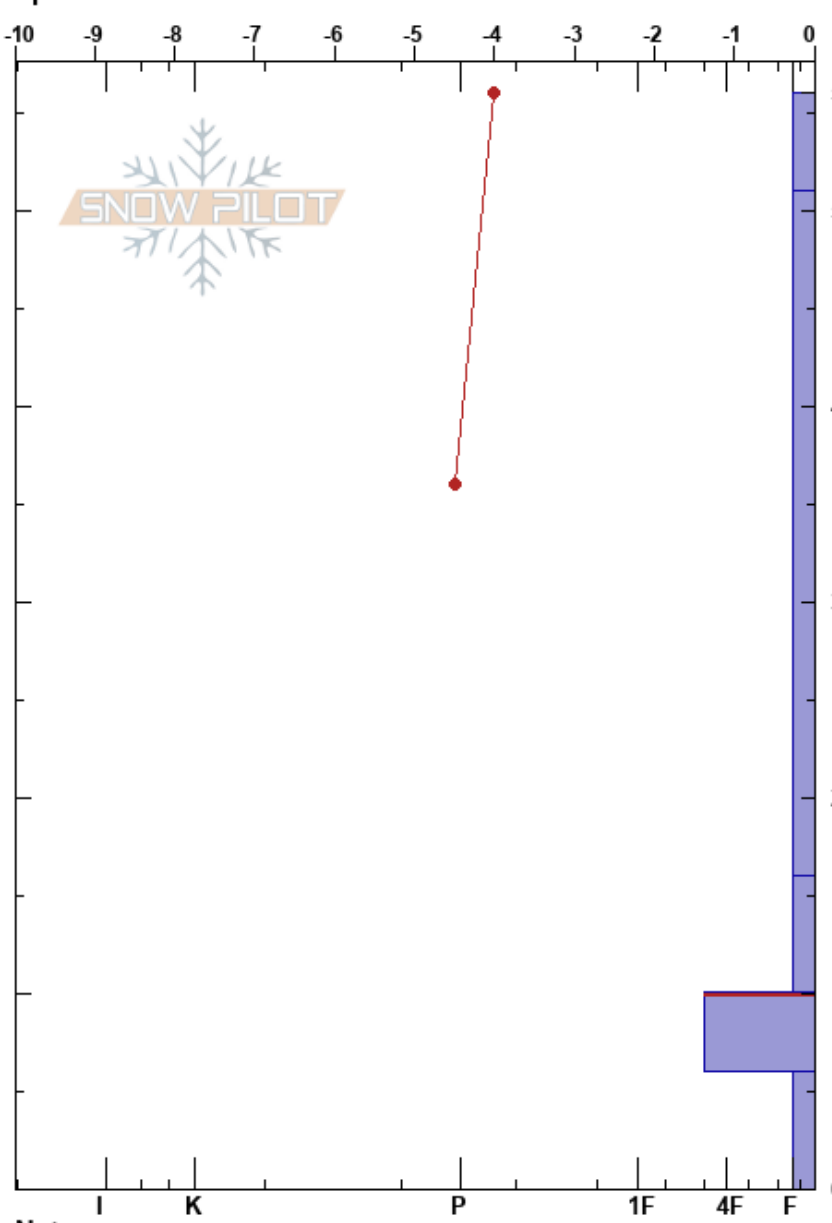

Hangover Hill  
 Bitterroot  
 MT  
 Elevation: 5400 ft  
 Aspect: NW  
 Specifics:

Payton Schiff  
 12/04/2023 - 12:20pm  
 Co-ord: 11T 685782W 5168419N  
 Slope Angle: 19°  
 Wind Loading: no

Stability:  
 Air Temperature: 0°C  
 Sky Cover: FEW  
 Precipitation: NO  
 Wind: W Light Breeze

HS: 56  
 PF: 53 10-6cm: Problematic layer  
 PS: 20

Height (cm)	Crystal		Moisture	ρ kg/m³	Stability tests & Layer comments
	Form	Size			
56	○		W		
38	/	0.3-0.5	M		
16	□	1	M		← ECTP13 @16cm
10	□ ⊙ ⊙	1-3	M		
0	□	1.5-3	M		