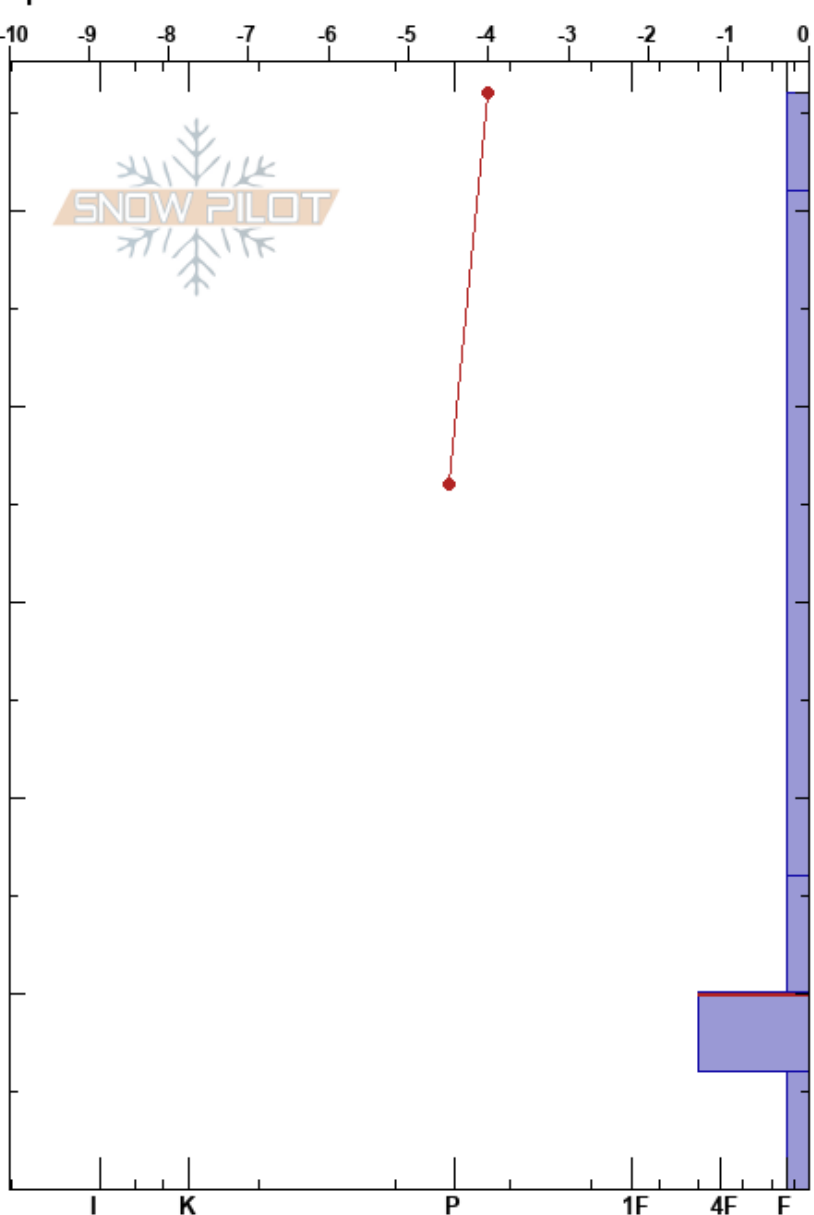

Hangover Hill
 Bitterroot
 MT
 Elevation: 5400 ft
 Aspect: NW
 Specifics:

Payton Schiff
 12/04/2023 - 12:20pm
 Co-ord: 11T 685782W 5168419N
 Slope Angle: 19°
 Wind Loading: no

Stability:
 Air Temperature: 0°C
 Sky Cover: FEW
 Precipitation: NO
 Wind: W Light Breeze

HS: 56
 PF: 53 10-6cm: Problematic layer
 PS: 20

Height (cm)	Crystal		Moisture	ρ kg/m ³	Stability tests & Layer comments
	Form	Size			
56	○		W		
38	/	0.3-0.5	M		
16	□	1	M		← ECTP13 @16cm
10	□ ⊙ ⊙	1-3	M		
0	□	1.5-3	M		