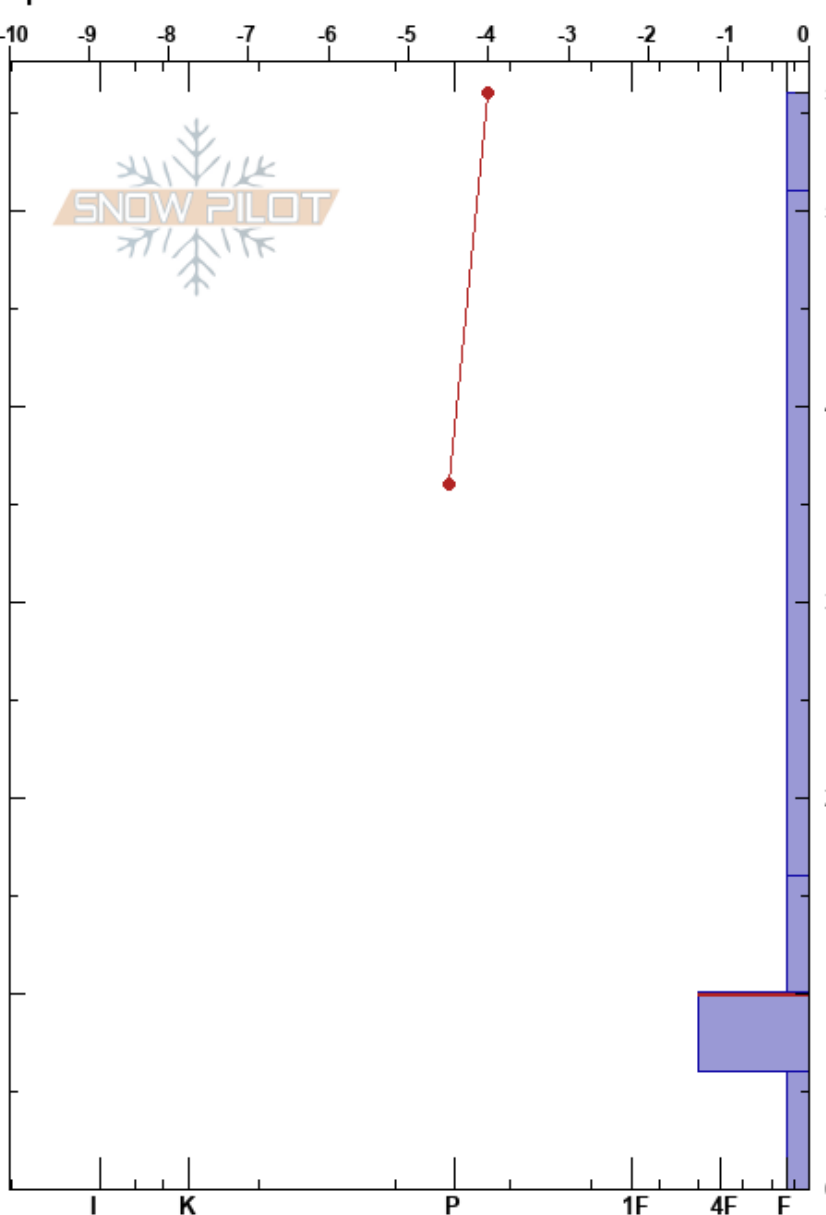

Hangover Hill
 Bitterroot
 MT
 Elevation: 5400 ft
 Aspect: NW
 Specifics:

Payton Schiff
 12/04/2023 - 12:20pm
 Co-ord: 11T 685782W 5168419N
 Slope Angle: 19°
 Wind Loading: no

Stability:
 Air Temperature: 0°C
 Sky Cover: FEW
 Precipitation: NO
 Wind: W Light Breeze

HS: 56
 PF: 53 10-6cm: Problematic layer
 PS: 20

Height (cm)	Crystal		Moisture	ρ kg/m ³	Stability tests & Layer comments
	Form	Size			
56	○		W		
37	/	0.3-0.5	M		
16	□	1	M		← ECTP13 @16cm
10	□ ⊙ ⊙	1-3	M		
0	□	1.5-3	M		