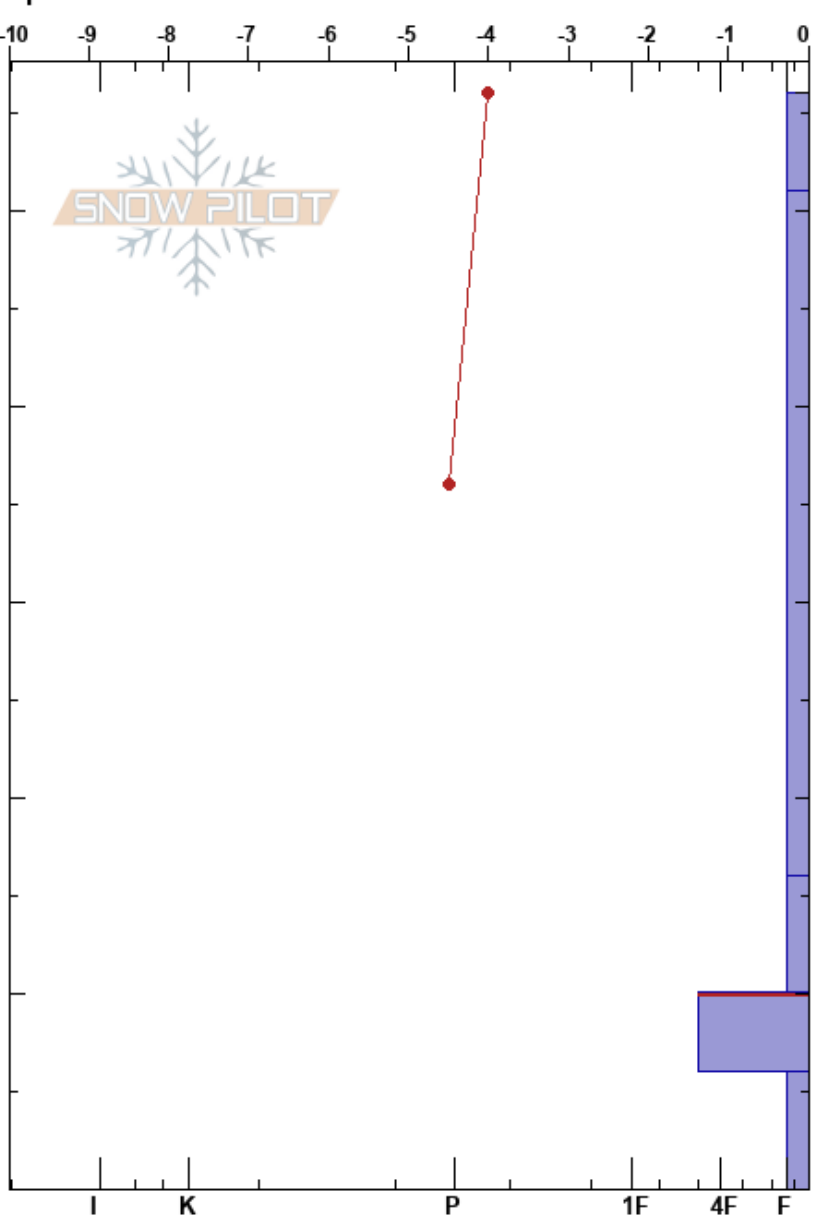

Hangover Hill  
 Bitterroot  
 MT  
 Elevation: 5400 ft  
 Aspect: NW  
 Specifics:

Payton Schiff  
 12/04/2023 - 12:20pm  
 Co-ord: 11T 685782W 5168419N  
 Slope Angle: 19°  
 Wind Loading: no

Stability:  
 Air Temperature: 0°C  
 Sky Cover: FEW  
 Precipitation: NO  
 Wind: W Light Breeze

HS: 56  
 PF: 53  
 PS: 20  
 10-6cm: Problematic layer

Height (cm)	Crystal		Moisture	$\rho$ kg/m <sup>3</sup>	Stability tests & Layer comments
	Form	Size			
56	○		W		
50					
40					
30	/	0.3-0.5	M		
20					
16	□	1	M		← ECTP13 @16cm
10	□ ⊙ ⊙	1-3	M		
0	□	1.5-3	M		