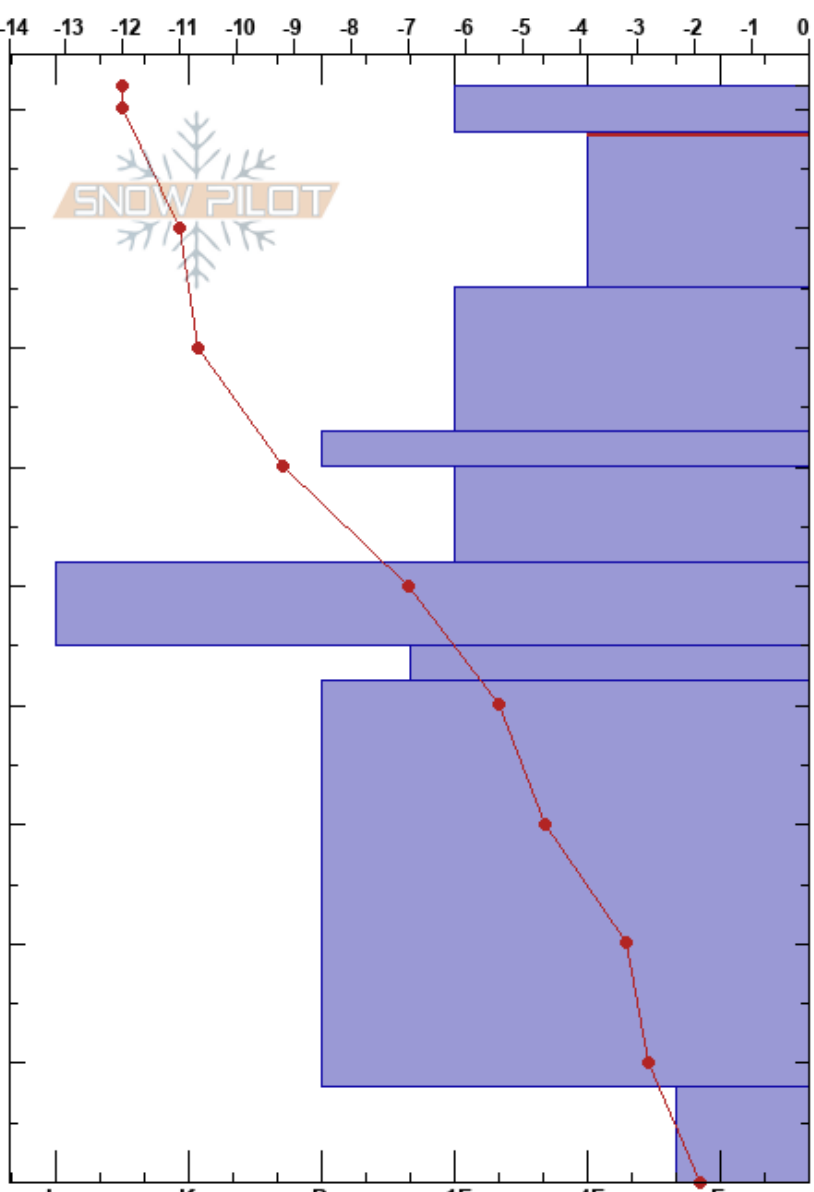

1st Dictator midtrack  
 Madison Range-N  
 MT  
 Elevation: 9800 ft  
 Aspect: 130°

yunce ueland  
 12/06/2017 - 1:55pm  
 Co-ord: 45.27351N, -111.44673W  
 Slope Angle: 31°  
 Wind Loading:

Stability:  
 Air Temperature: -12.8°C PF: 12  
 Sky Cover: CLR  
 Precipitation: NO  
 Wind: W Light Breeze

Layer Notes:  
 88-75cm: Problematic layer

Specifics: Pit dug in a Ski Area; Ski tracks on slope; We skied slope

Form	Crystal		$\rho$ kg/m <sup>3</sup>	Stability tests & Layer comments
	Size	Moisture		
				←CT10, Q2 @87cm
.	0.3-0.5			
.	0.3			
•	1			
⊖	1			
■				
⊖	1			
⊖	1			
□	2			←CT20, Q2 @7cm

Notes: Pit was 60' above the 2-step.