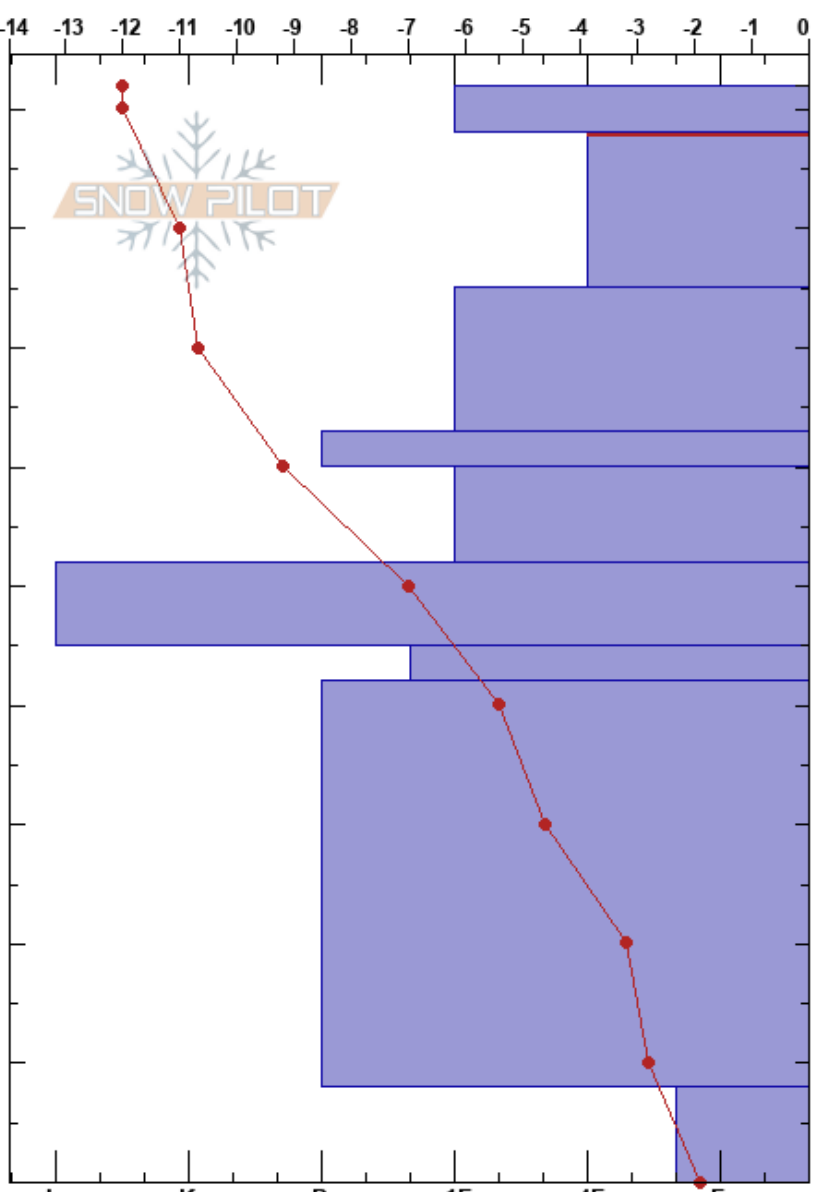

1st Dictator midtrack
 Madison Range-N
 MT
 Elevation: 9800 ft
 Aspect: 130°

yunce ueland
 12/06/2017 - 1:55pm
 Co-ord: 45.27351N, -111.44673W
 Slope Angle: 31°
 Wind Loading:

Stability:
 Air Temperature: -12.8°C PF: 12
 Sky Cover: CLR
 Precipitation: NO
 Wind: W Light Breeze

Layer Notes:
 88-75cm: Problematic layer

Specifics: Pit dug in a Ski Area; Ski tracks on slope; We skied slope

| Form | Crystal | | ρ kg/m ³ | Stability tests & Layer comments |
|------|---------|----------|-----------------------------|----------------------------------|
| | Size | Moisture | | |
| | | | | |
| | | | | ←CT10, Q2 @87cm |
| . | 0.3-0.5 | | | |
| . | 0.3 | | | |
| • | 1 | | | |
| ⊖ | 1 | | | |
| ■ | | | | |
| ⊖ | 1 | | | |
| ⊖ | 1 | | | |
| □ | 2 | | | ←CT20, Q2 @7cm |

Notes: Pit was 60' above the 2-step.