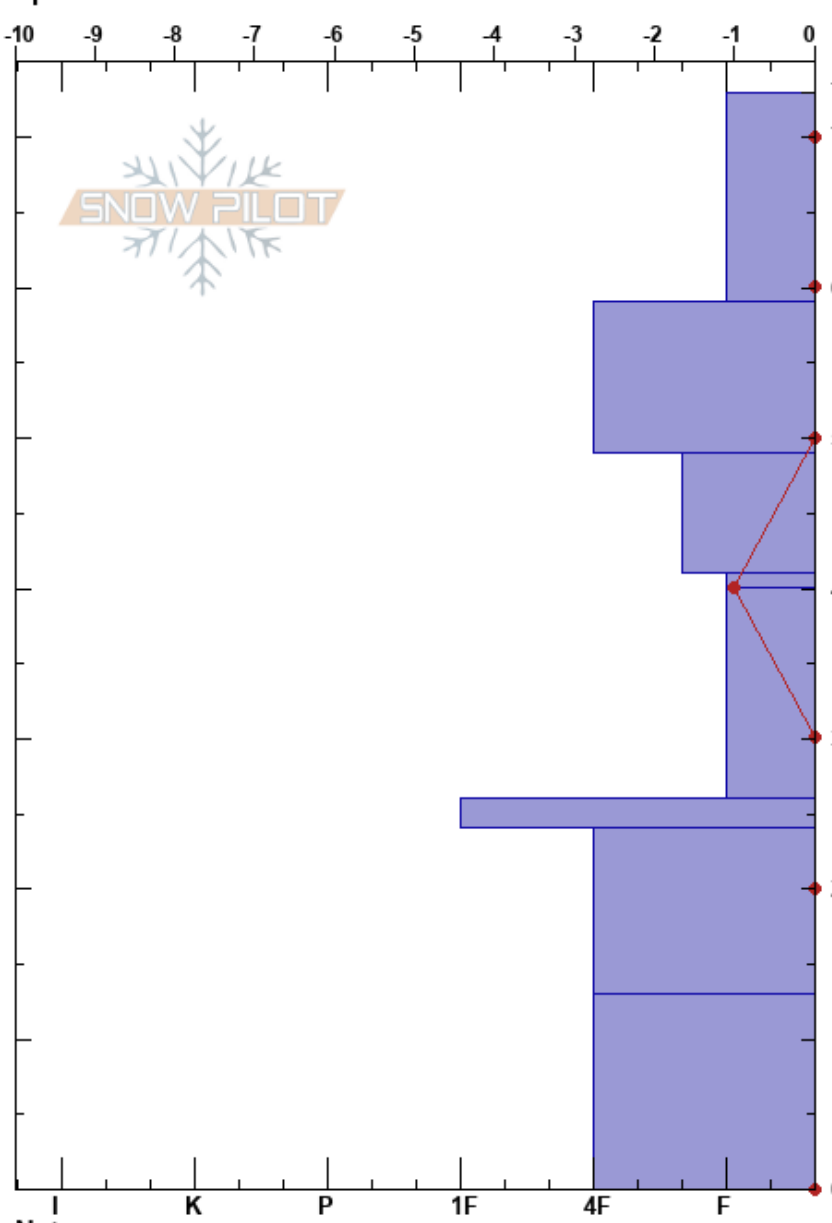

Thomas Fork
 Wasatch Range
 UT
 Elevation: 7715 ft
 Aspect: 30°
 Specifics:

Carly Smith
 12/04/2023 - 1:15pm
 Co-ord: 40.66568N, -111.75131W
 Slope Angle: 10°
 Wind Loading:

Stability:
 Air Temperature: 3°C
 Sky Cover: OVC
 Precipitation: NO
 Wind:

HS:73
 59-49cm: Problematic layer

Form	Crystal		ρ kg/m ³	Stability tests & Layer comments
	Size	Moisture		
V	5-15			CT2, Q1 @40cm ECTP1 @40cm CTV, Q1 @40cm
B	1			
⊙⊙				
B	2			
⊙⊙ (B)				

Notes: