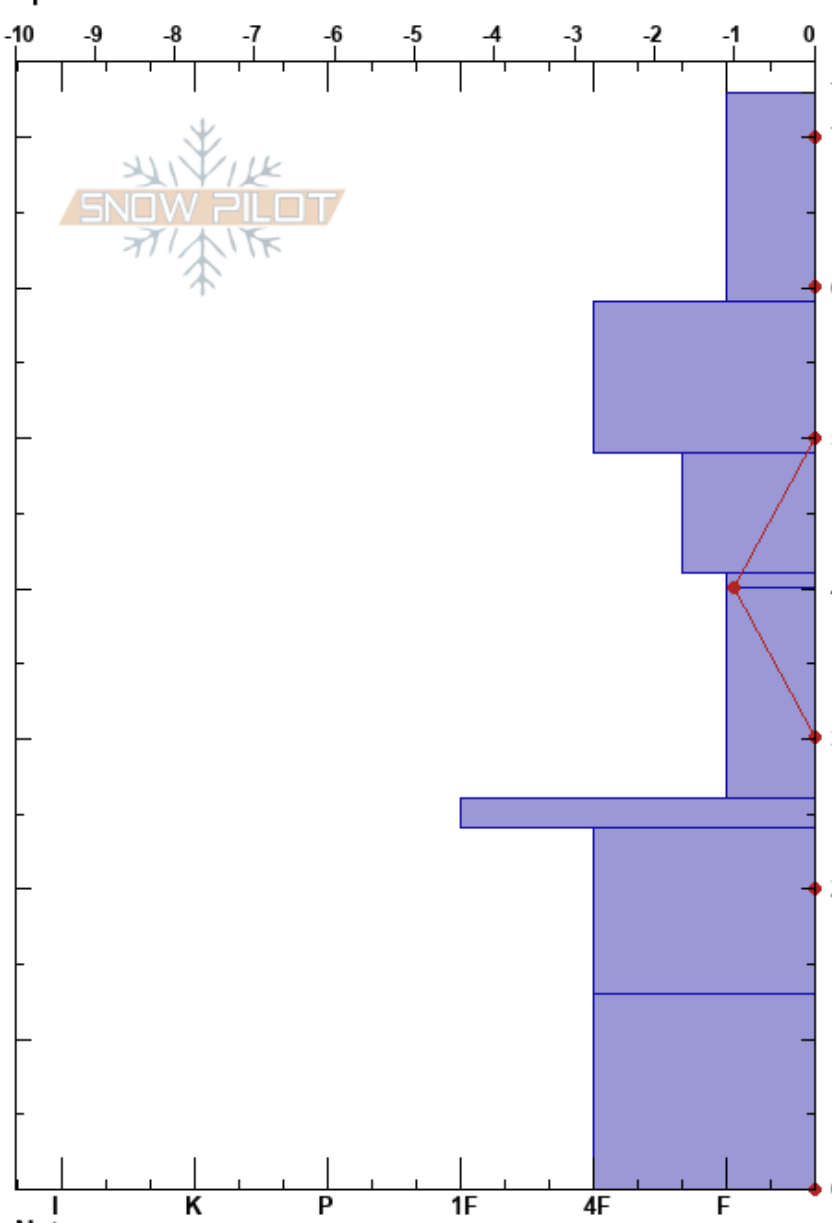

Thomas Fork
 Wasatch Range
 UT
 Elevation: 7715 ft
 Aspect: 30°
 Specifics:

Carly Smith
 12/04/2023 - 1:15pm
 Co-ord: 40.66568N, -111.75131W
 Slope Angle: 10°
 Wind Loading:

Stability:
 Air Temperature: 3°C
 Sky Cover: OVC
 Precipitation: NO
 Wind:

HS:73
 59-49cm: Problematic layer

Form	Crystal		Moisture	ρ kg/m³	Stability tests & Layer comments
	Size				
V	5-15				CT2, Q1 @40cm ECTP1 @40cm CTV, Q1 @40cm
⊖	1				
⊙⊙					
⊖	2				
⊙⊙ (⊖)					

Notes:

I K P 1F 4F F