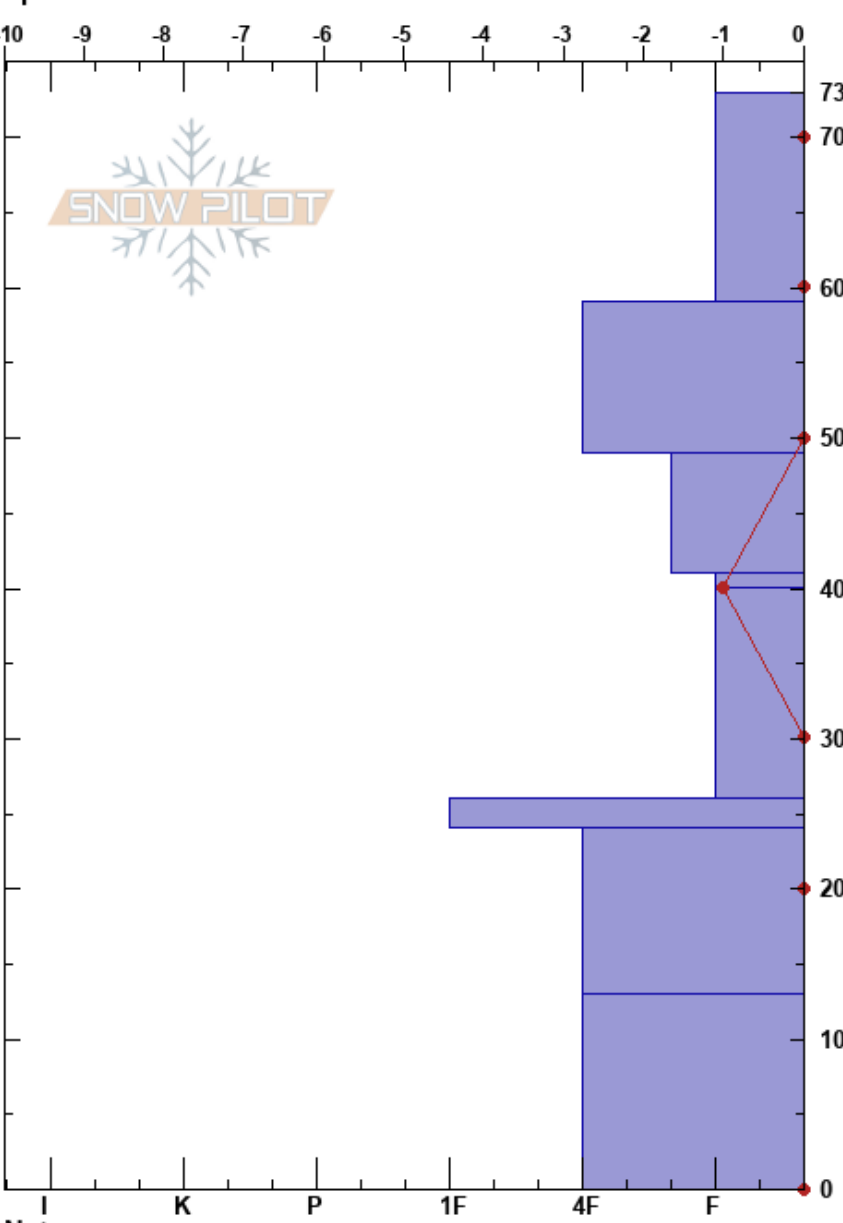

Thomas Fork  
 Wasatch Range  
 UT  
 Elevation: 7715 ft  
 Aspect: 30°  
 Specifics:

Carly Smith  
 12/04/2023 - 1:15pm  
 Co-ord: 40.66568N, -111.75131W  
 Slope Angle: 10°  
 Wind Loading:

Stability:  
 Air Temperature: 3°C  
 Sky Cover: OVC  
 Precipitation: NO  
 Wind:

HS:73  
 59-49cm: Problematic layer

Form	Crystal		$\rho$ kg/m <sup>3</sup>	Stability tests & Layer comments
	Size	Moisture		
V	5-15			CT2, Q1 @40cm ECTP1 @40cm CTV, Q1 @40cm
B	1			
⊙⊙				
B	2			
⊙⊙ (B)				