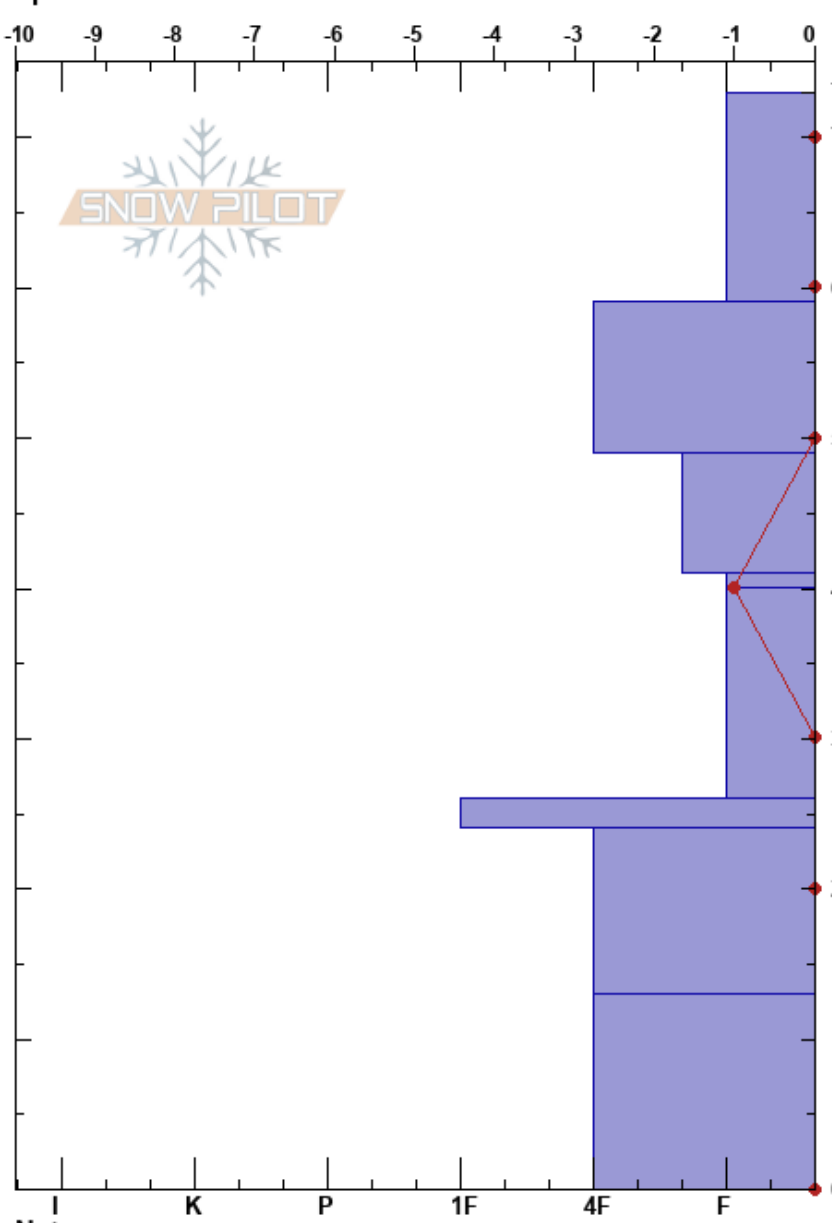

Thomas Fork
 Wasatch Range
 UT
 Elevation: 7715 ft
 Aspect: 30°
 Specifics:

Carly Smith
 12/04/2023 - 1:15pm
 Co-ord: 40.66568N, -111.75131W
 Slope Angle: 10°
 Wind Loading:

Stability:
 Air Temperature: 3°C
 Sky Cover: OVC
 Precipitation: NO
 Wind:

HS:73
 59-49cm: Problematic layer

Form	Crystal		ρ kg/m ³	Stability tests & Layer comments
	Size	Moisture		
V	5-15			CT2, Q1 @40cm ECTP1 @40cm CTV, Q1 @40cm
B	1			
⊙⊙				
B	2			
⊙⊙ (B)				

Notes:

I K P 1F 4F F