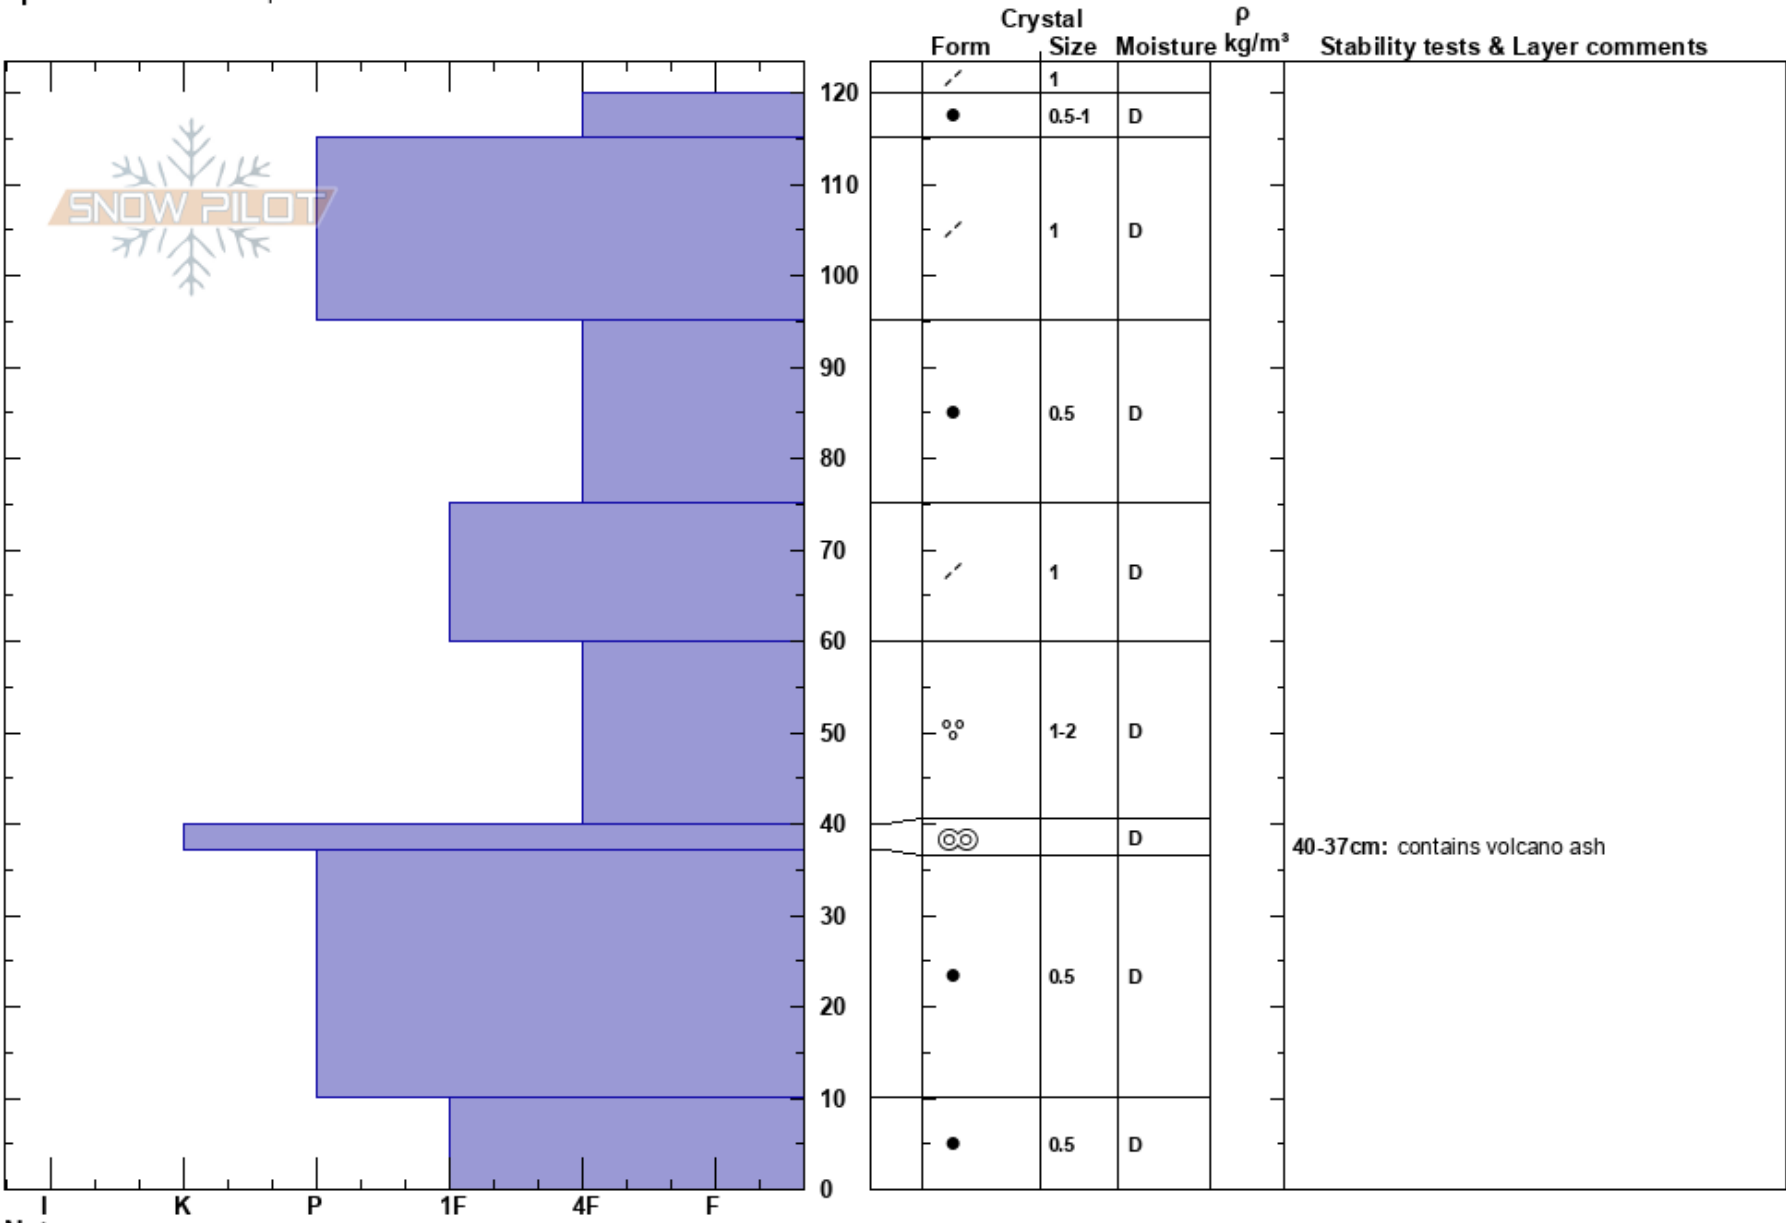

Kumroch_av_path_№6
 Kamchatka
 Russia
Elevation: 980 m
Aspect: SE
Specifics: We skied slope

Aleksey Kvasnikov
 22/11/2023 - 13:10
Co-ord: 55.70789N, 161.24651E
Slope Angle: 35°
Wind Loading: previous

Stability:
Air Temperature: -9°C
Sky Cover: BKN
Precipitation: NO
Wind: NW Moderate

HS: 120
PF: 4
PS: 2
 40-37cm: contains volcano ash

Notes: Layer №6 contains volcano ash.