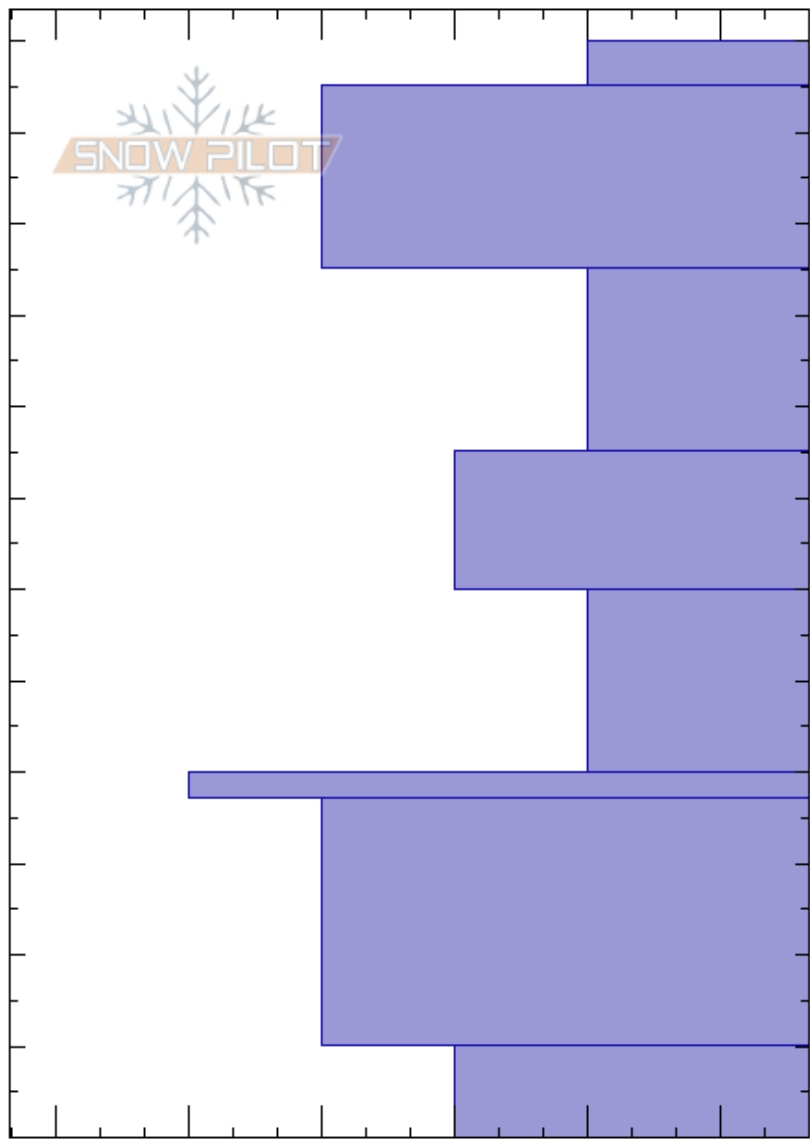

Kumroch_av_path_№6
 Kamchatka
 Russia
Elevation: 980 m
Aspect: SE
Specifics: We skied slope

Aleksey Kvasnikov
 22/11/2023 - 13:10
Co-ord: 55.70789N, 161.24651E
Slope Angle: 35°
Wind Loading: previous

Stability:
Air Temperature: -9°C
Sky Cover: BKN
Precipitation: NO
Wind: NW Moderate

HS: 120
PF: 4
PS: 2
 40-37cm: contains volcano ash

Altitude (m)	Crystal		Moisture	ρ kg/m ³	Stability tests & Layer comments
	Form	Size			
120	/	1			
110-120	•	0.5-1	D		
100-110	/	1	D		
80-90	•	0.5	D		
60-70	/	1	D		
40-50	°°	1-2	D		
40-37	⊙⊙		D		40-37cm: contains volcano ash
20-30	•	0.5	D		
0-10	•	0.5	D		

Notes: Layer №6 contains volcano ash.