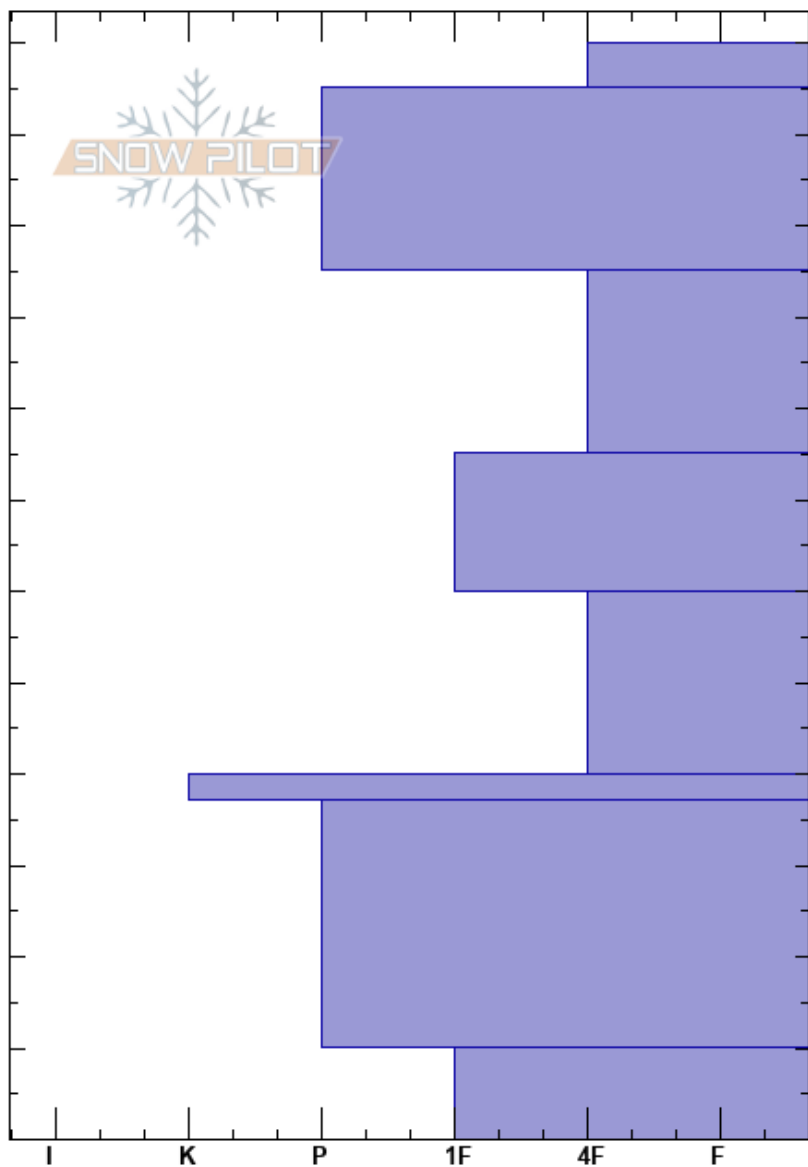

Kumroch_av_path_№6
 Kamchatka
 Russia
Elevation: 980 m
Aspect: SE
Specifics: We skied slope

Aleksey Kvasnikov
 22/11/2023 - 13:10
Co-ord: 55.70789N, 161.24651E
Slope Angle: 35°
Wind Loading: previous

Stability:
Air Temperature: -9°C
Sky Cover: BKN
Precipitation: NO
Wind: NW Moderate

HS: 120
PF: 4
PS: 2
 40-37cm: Contains volcano ash

Depth (cm)	Crystal		Moisture	ρ kg/m ³	Stability tests & Layer comments
	Form	Size			
120	/	1			
110-120	•	0.5-1	D		
100-110	/	1	D		
80-90	•	0.5	D		
60-70	/	1	D		
40-60	°°	1-2	D		
37-40	⊙⊙		D		40-37cm: Contains volcano ash
10-37	•	0.5	D		
0-10	•	0.5	D		

Notes: Layer №6 contains volcano ash.