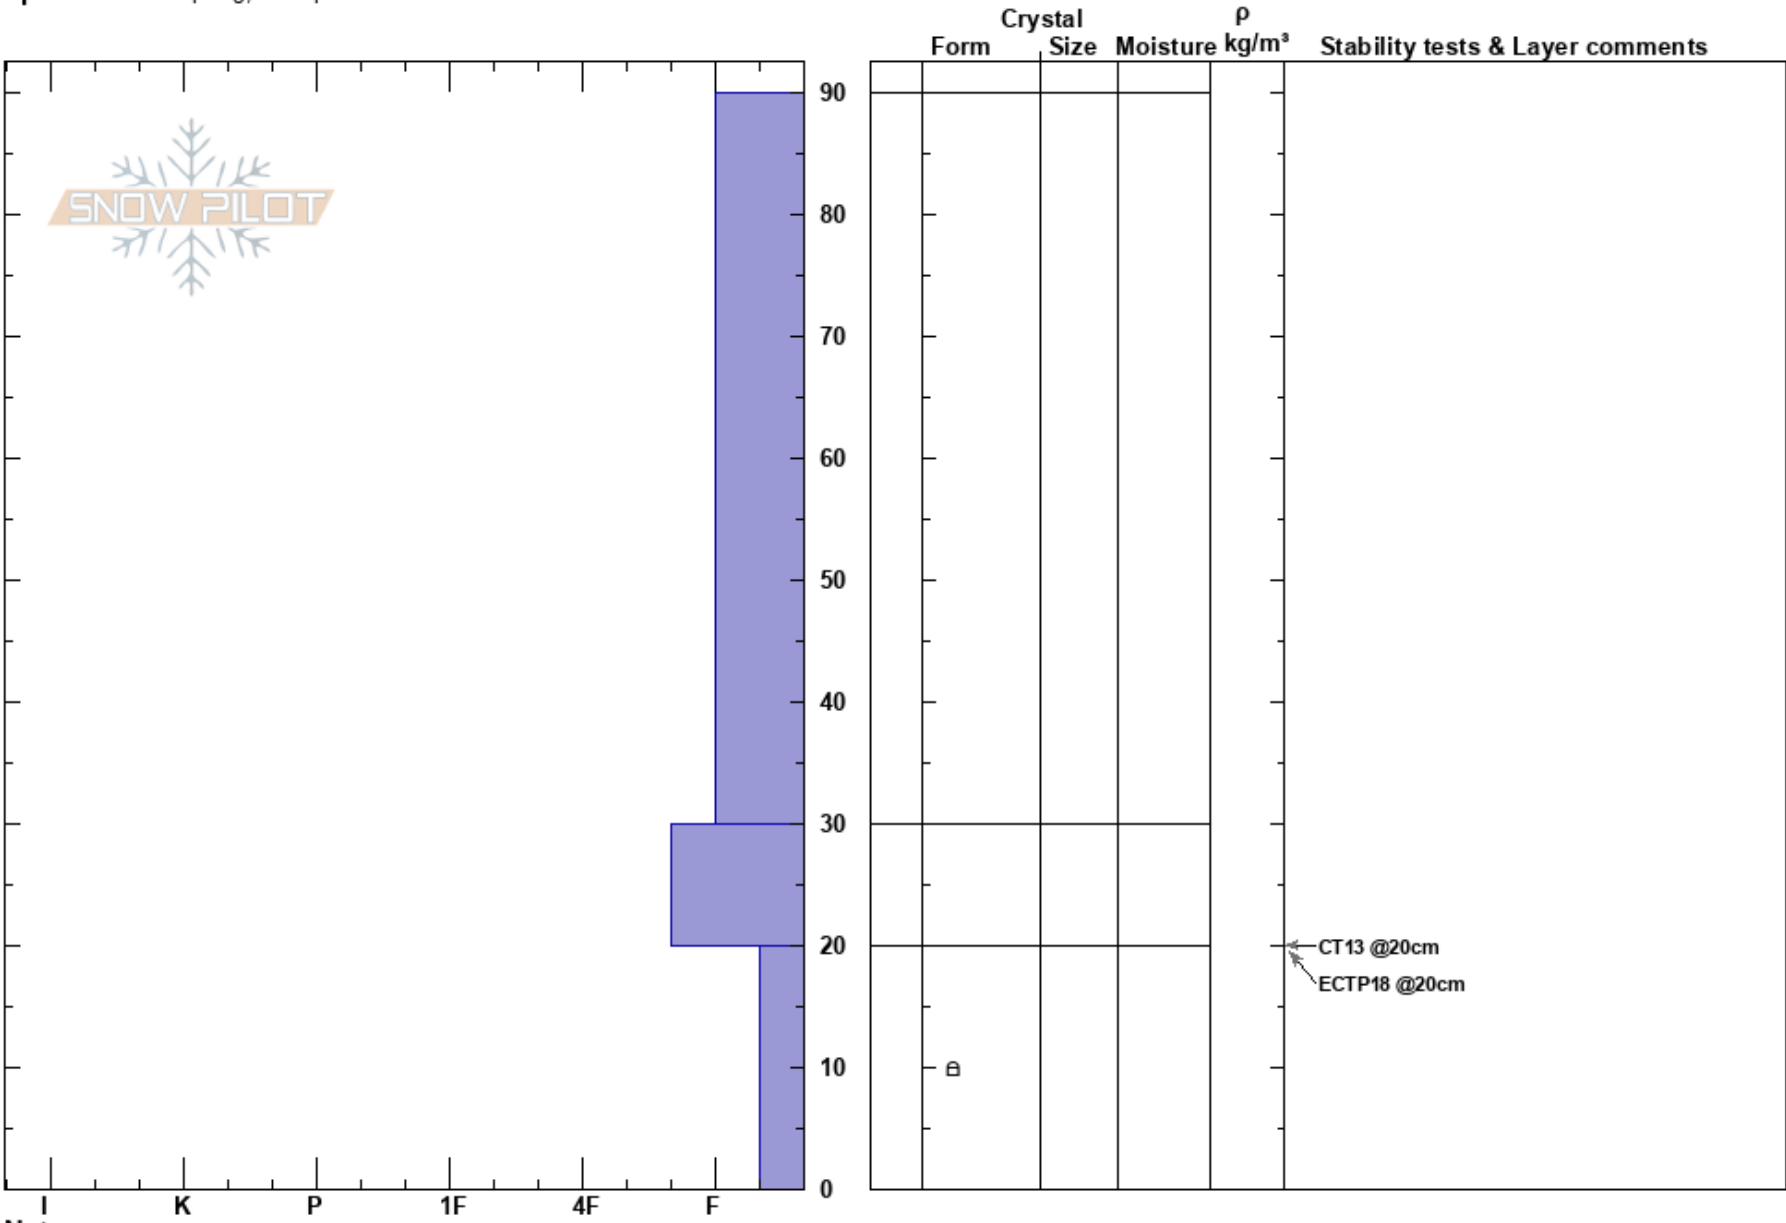

Mill D PP3
 Wasatch Range
 UT
 Elevation: 9125 ft
 Aspect: N
 Specifics: Collapsing, widespread

Alex Brunhoeber
 12/04/2023 - 9:45am
 Co-ord: 40.65000N, -111.62100W
 Slope Angle: 32°
 Wind Loading:

Stability:
 Air Temperature:
 Sky Cover: OVC
 Precipitation: NO
 Wind: Calm

HS:90
 Layer Notes:
 20-0cm: Problematic layer

Notes: