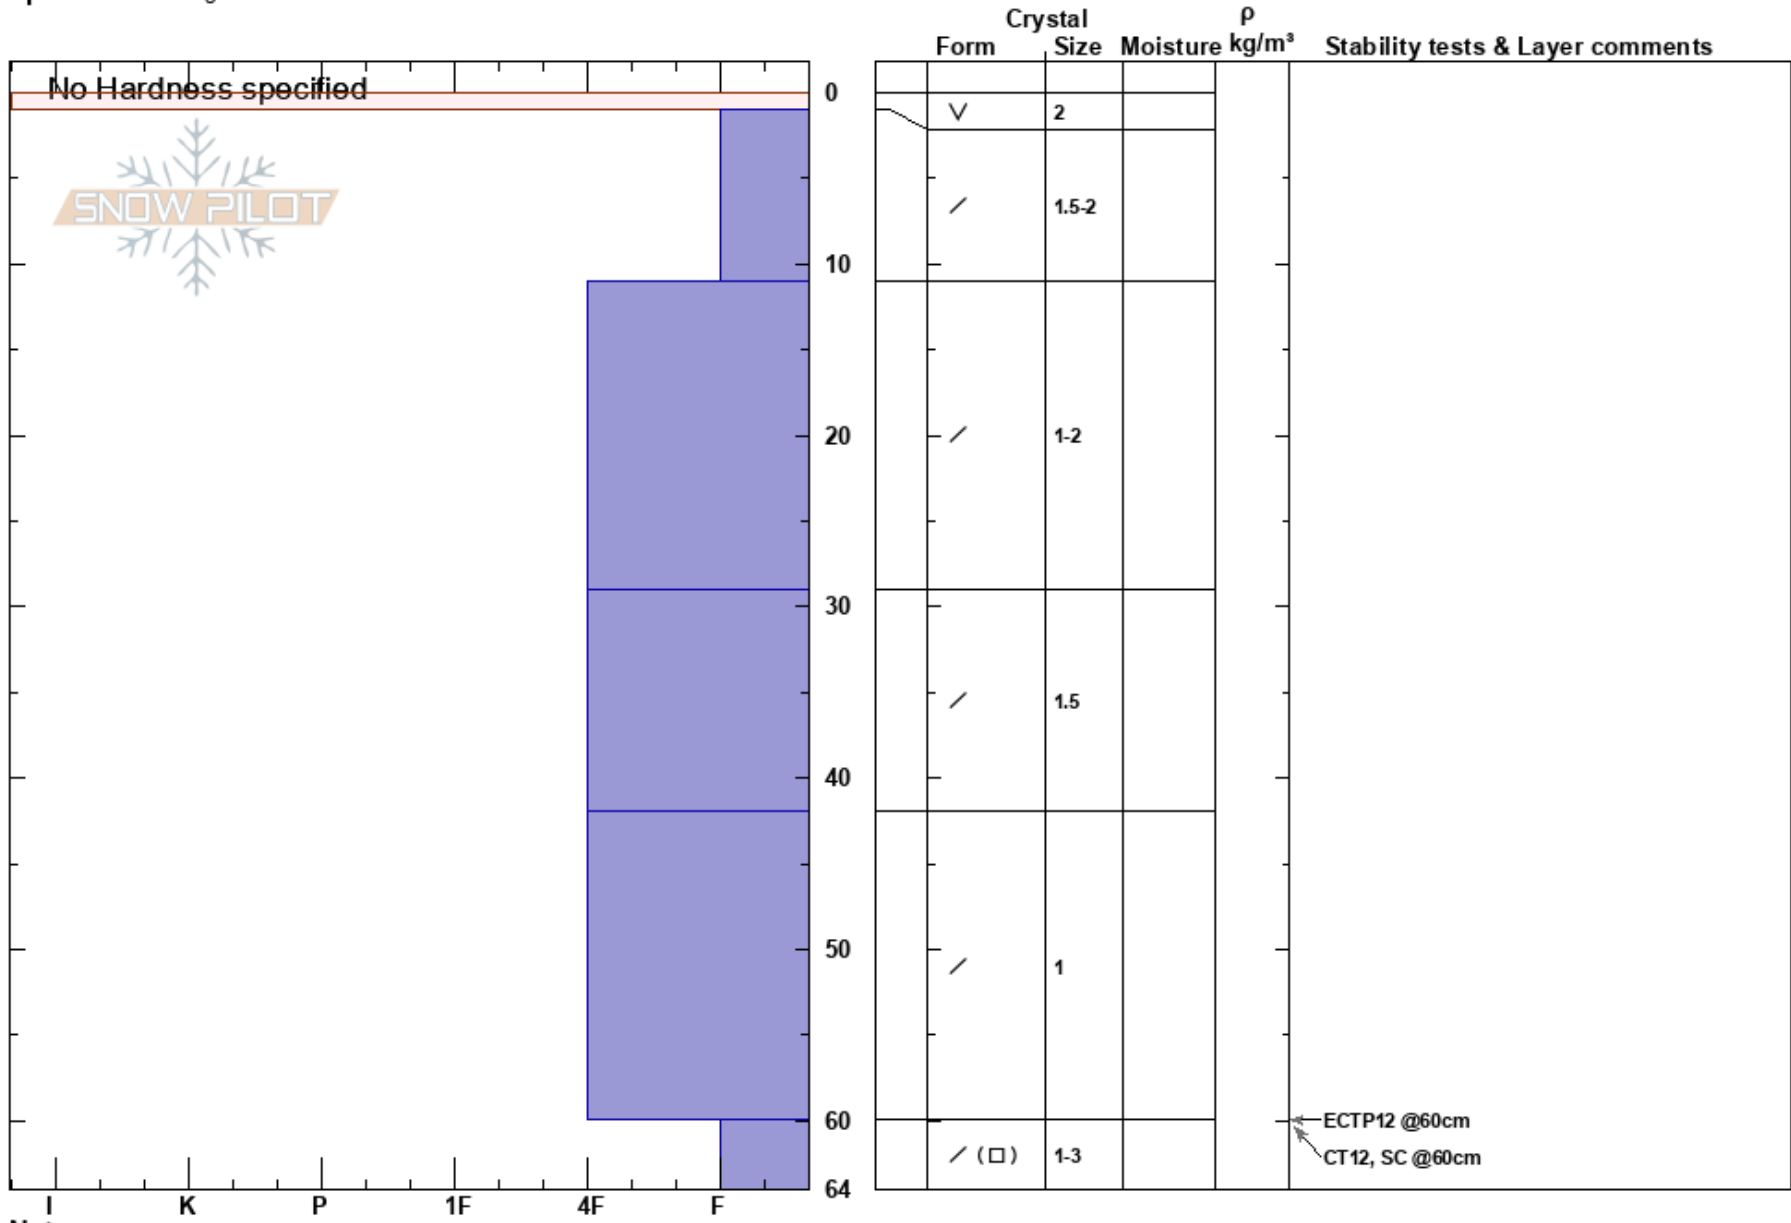

Oster, top right
Sangre de Cristo Range
NM

Makensie Forsyth
12/04/2023 - 9:45am
Co-ord: 36.59276N, 105.45374W
Slope Angle: 35°
Wind Loading: no

Stability:
Air Temperature:
Sky Cover: CLR
Precipitation: NO
Wind: Calm

HS: 64
PF: 60
PS: 40
60-64cm: Problematic layer

Elevation: 11890 ft
Aspect: 0°
Specifics: Pit dug in a Ski Area

No Hardness specified

Notes: Snow pit scoring method is 4