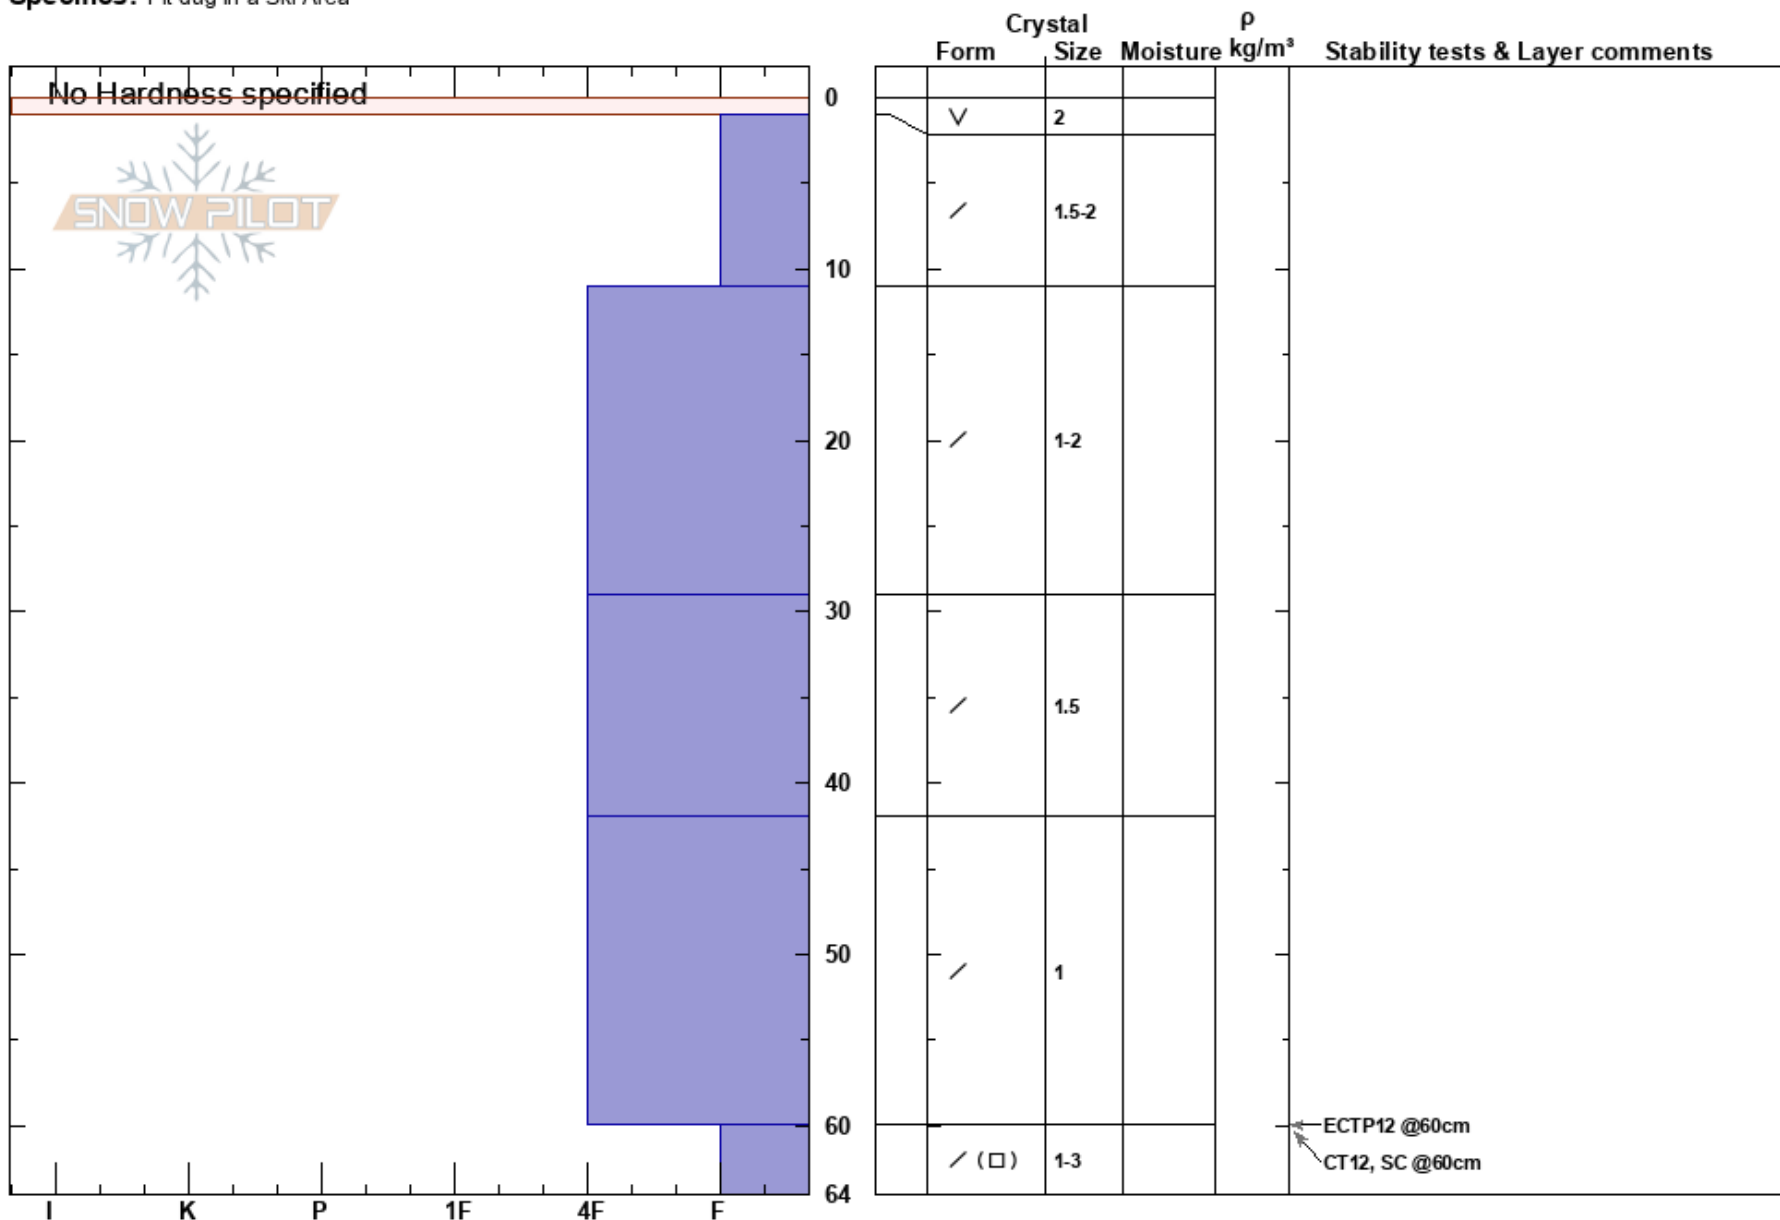

Oster, top right
Sangre de Cristo Range
NM

Makensie Forsyth
12/04/2023 - 9:45am
Co-ord: 36.59276N, 105.45374W
Slope Angle: 35°
Wind Loading: no

Stability:
Air Temperature:
Sky Cover: CLR
Precipitation: NO
Wind: Calm

HS: 64
PF: 60
PS: 40
60-64cm: Problematic layer

Elevation: 11890 ft
Aspect: 0°
Specifics: Pit dug in a Ski Area

Notes: Snow pit scoring method is 4