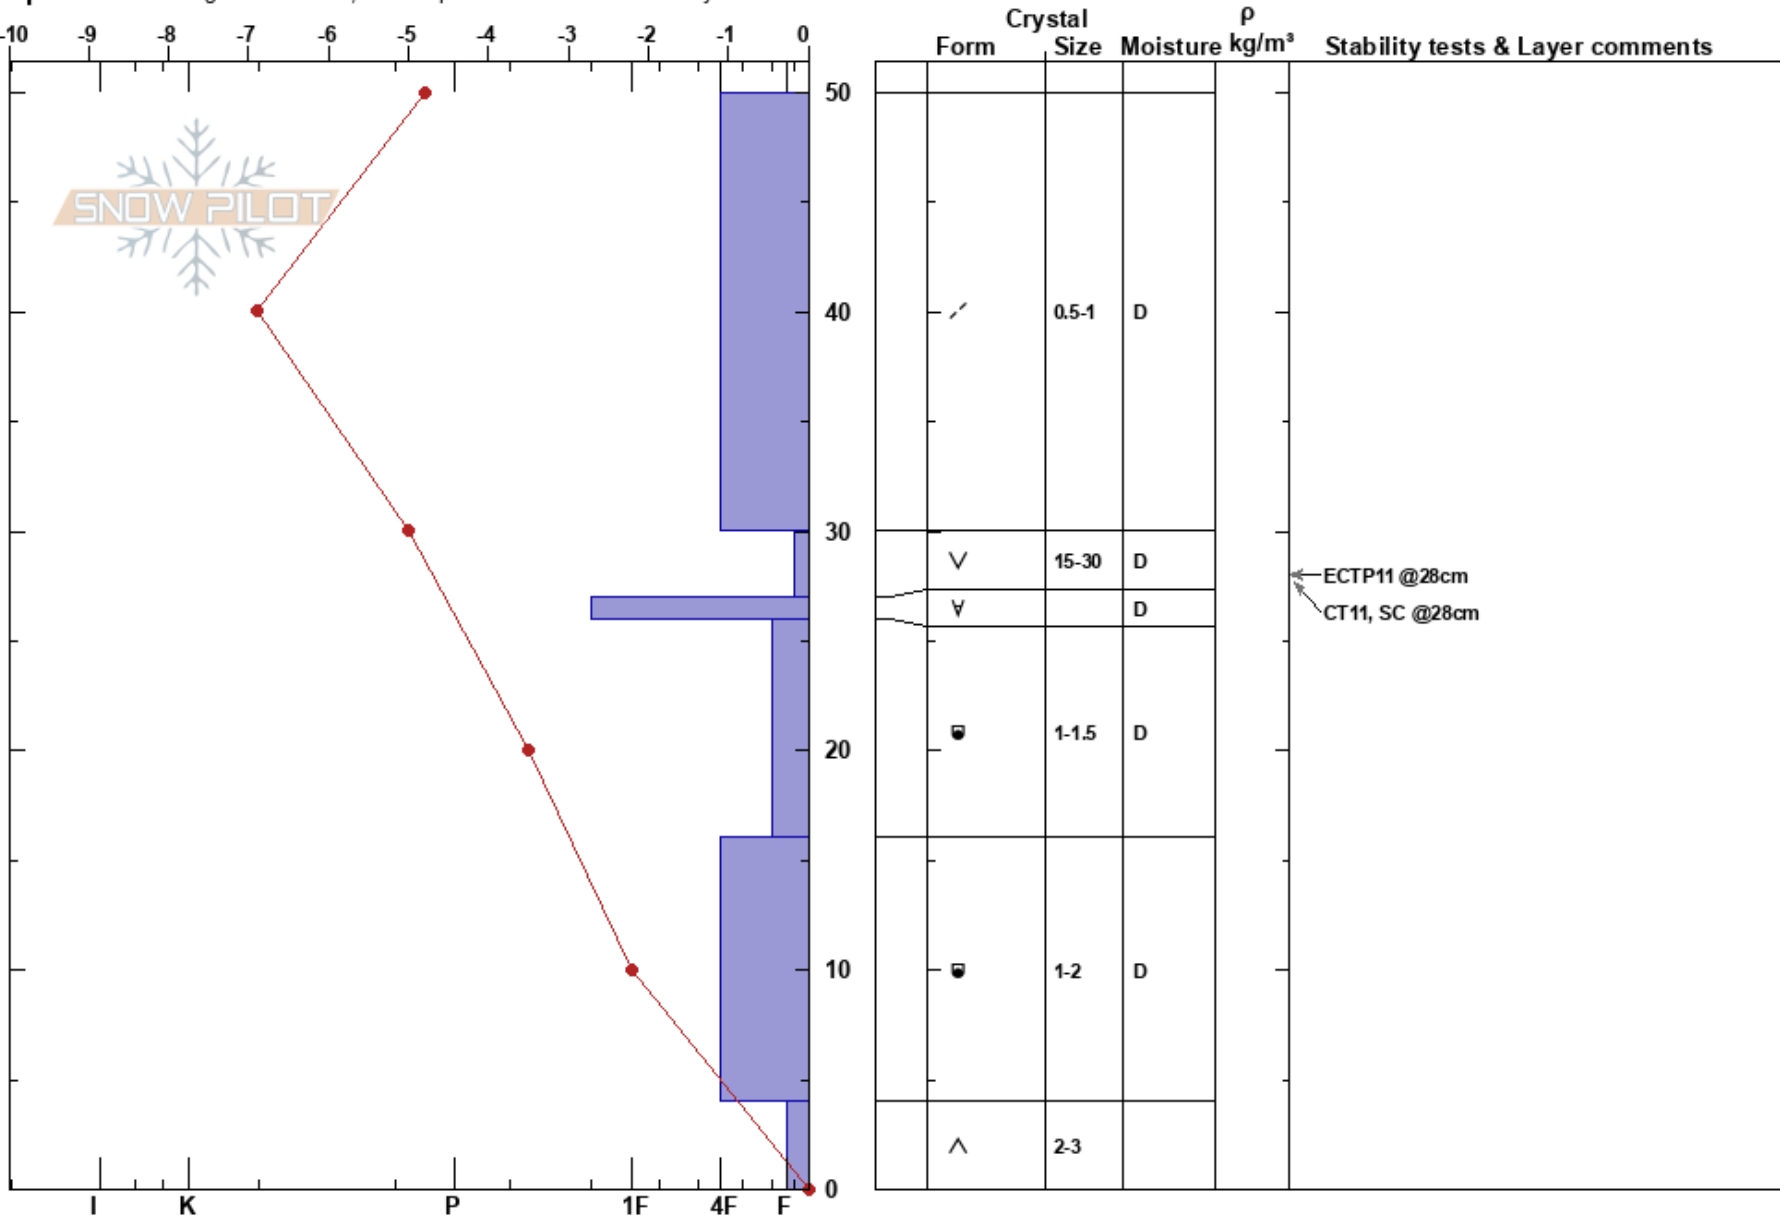

Skunk
 Monashee
 BC
 Elevation: 2070 m
 Aspect: E

Robbie Hollander
 04/12/2023 - 10:30
 Co-ord: 50.90920N, -119.92696E
 Slope Angle: 22°
 Wind Loading: previous

Stability: **HS: 50**
 Air Temperature: -4.6°C **PF: 40** 30-27cm: Problematic layer
 Sky Cover: OVC **PS: 20**
 Precipitation: S1
 Wind: SE Light Breeze

Specifics: Pit dug in a Ski Area; Pit is representative of backcountry

Notes: