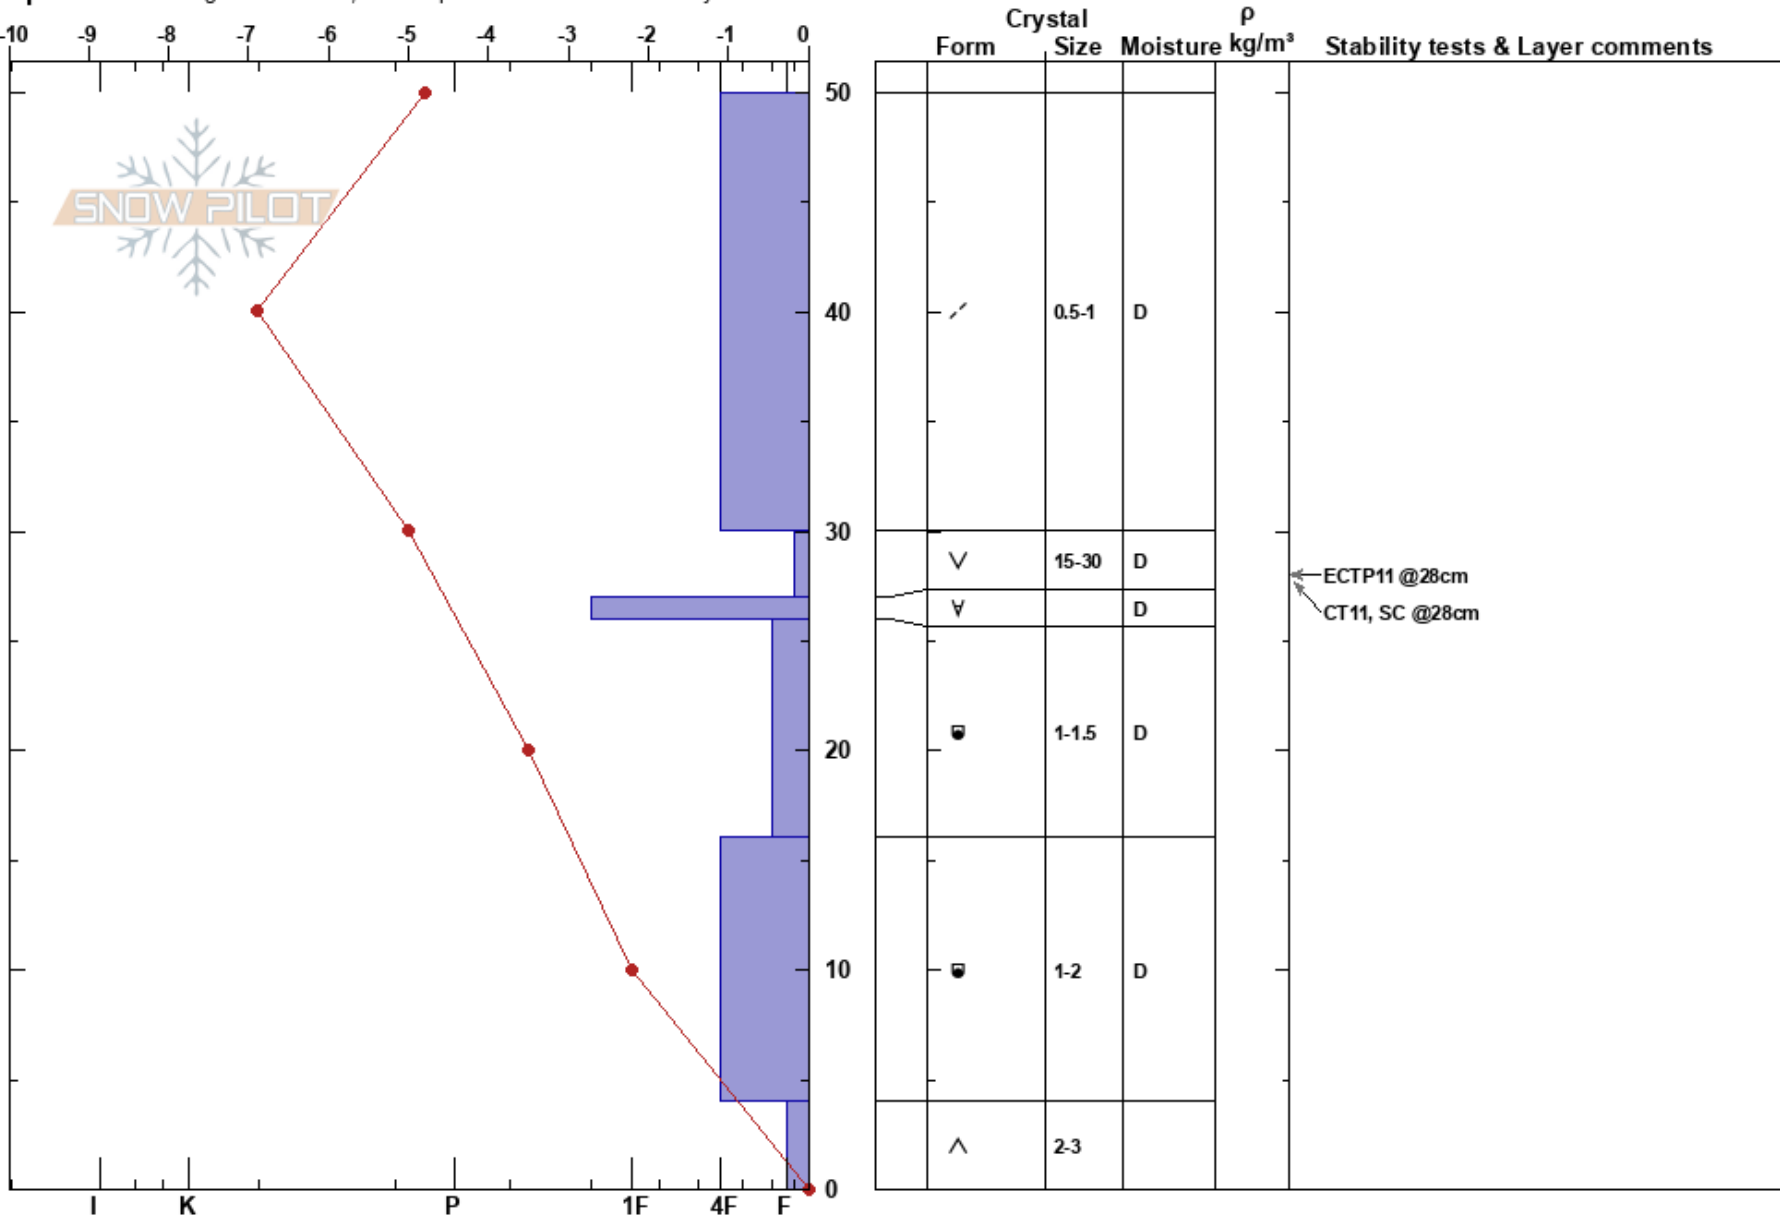

Skunk  
 Monashee  
 BC  
 Elevation: 2070 m  
 Aspect: E

Robbie Hollander  
 04/12/2023 - 10:30  
 Co-ord: 50.90920N, -119.92696E  
 Slope Angle: 22°  
 Wind Loading: previous

Stability: **HS: 50**  
 Air Temperature: -4.6°C **PF: 40** 30-27cm: Problematic layer  
 Sky Cover: OVC **PS: 20**  
 Precipitation: S1  
 Wind: SE Light Breeze

**Specifics:** Pit dug in a Ski Area; Pit is representative of backcountry

Notes: