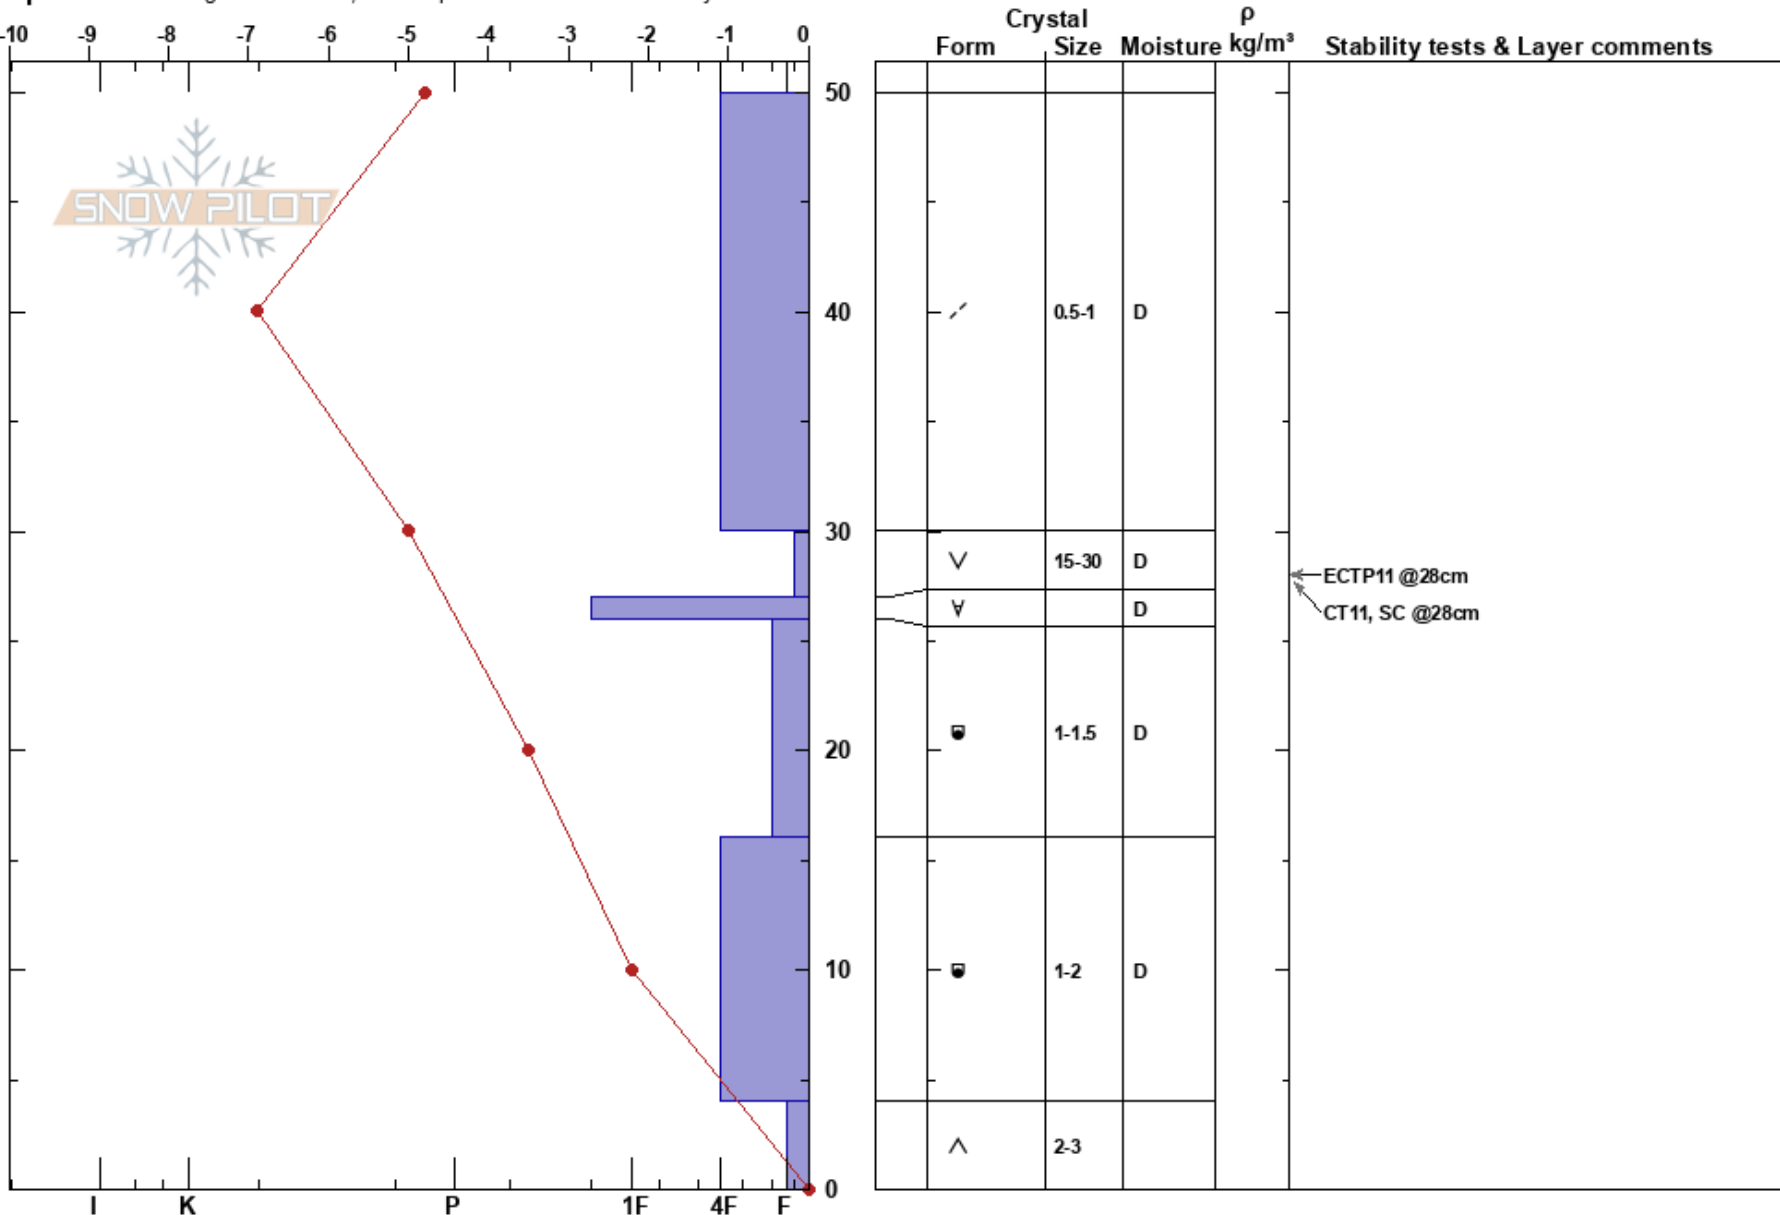

Skunk  
 Monashee  
 BC  
 Elevation: 2070 m  
 Aspect: E

Robbie Hollander  
 04/12/2023 - 10:30  
 Co-ord: 50.90920N, -119.92696E  
 Slope Angle: 22°  
 Wind Loading: previous

Stability: **HS:50**  
 Air Temperature: -4.6°C **PF: 40** 30-27cm: Problematic layer  
 Sky Cover: OVC **PS: 20**  
 Precipitation: S1  
 Wind: SE Light Breeze

**Specifics:** Pit dug in a Ski Area; Pit is representative of backcountry

Notes: