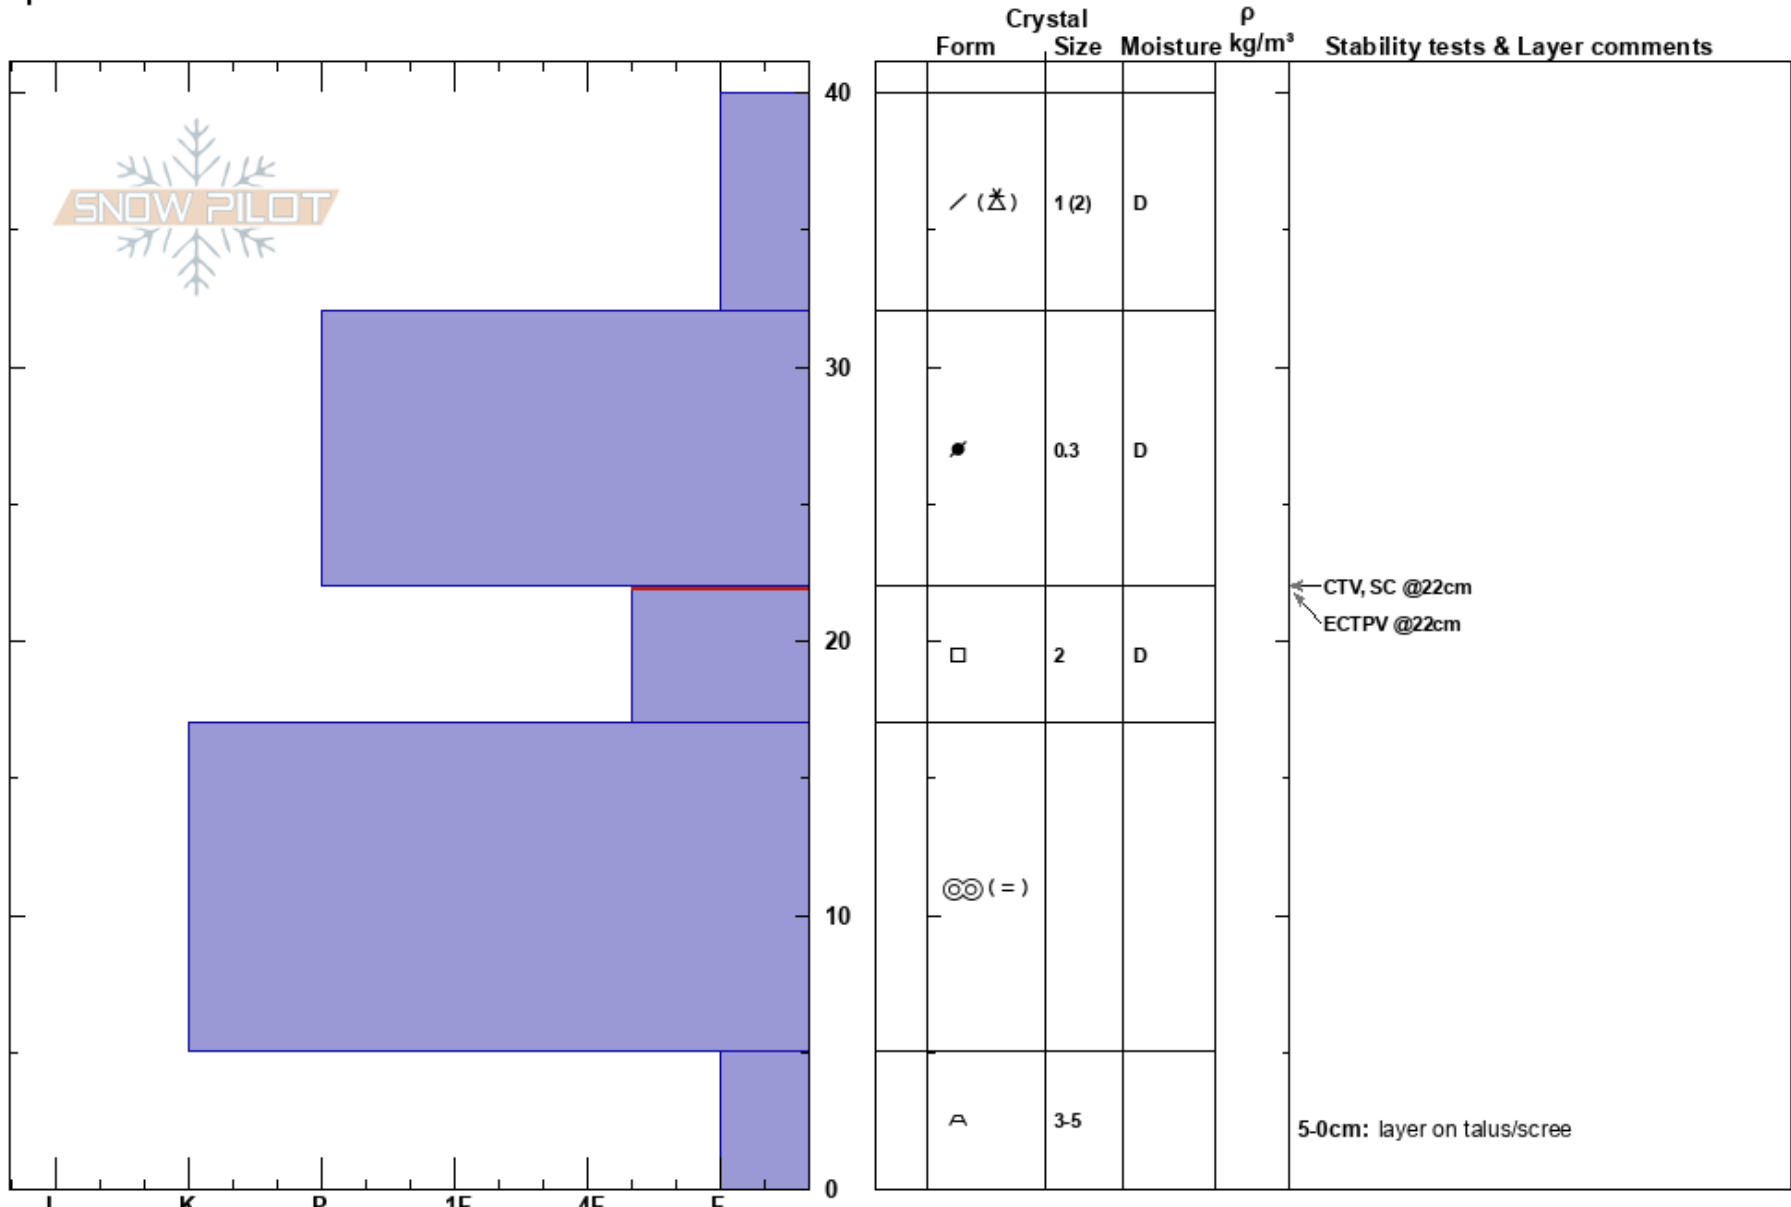

Turnstile runout  
 Bridger Range  
 MT  
 Elevation: 7860 ft  
 Aspect: 90°  
 Specifics:

peter carse  
 12/04/2023 - 11:00am  
 Co-ord: 45.82839N, -110.92929W  
 Slope Angle: 27°  
 Wind Loading: previous

Stability: **HS:40**  
 Air Temperature: -3°C **PF: 25**  
 Sky Cover: BKN **PS: 8**  
 Precipitation: NO  
 Wind: S Light Breeze  
**Layer Notes:**  
 22-17cm: Problematic layer  
 5-0cm: layer on talus/scree

Notes: Layer of concern beneath hard slab not penetrated with skis