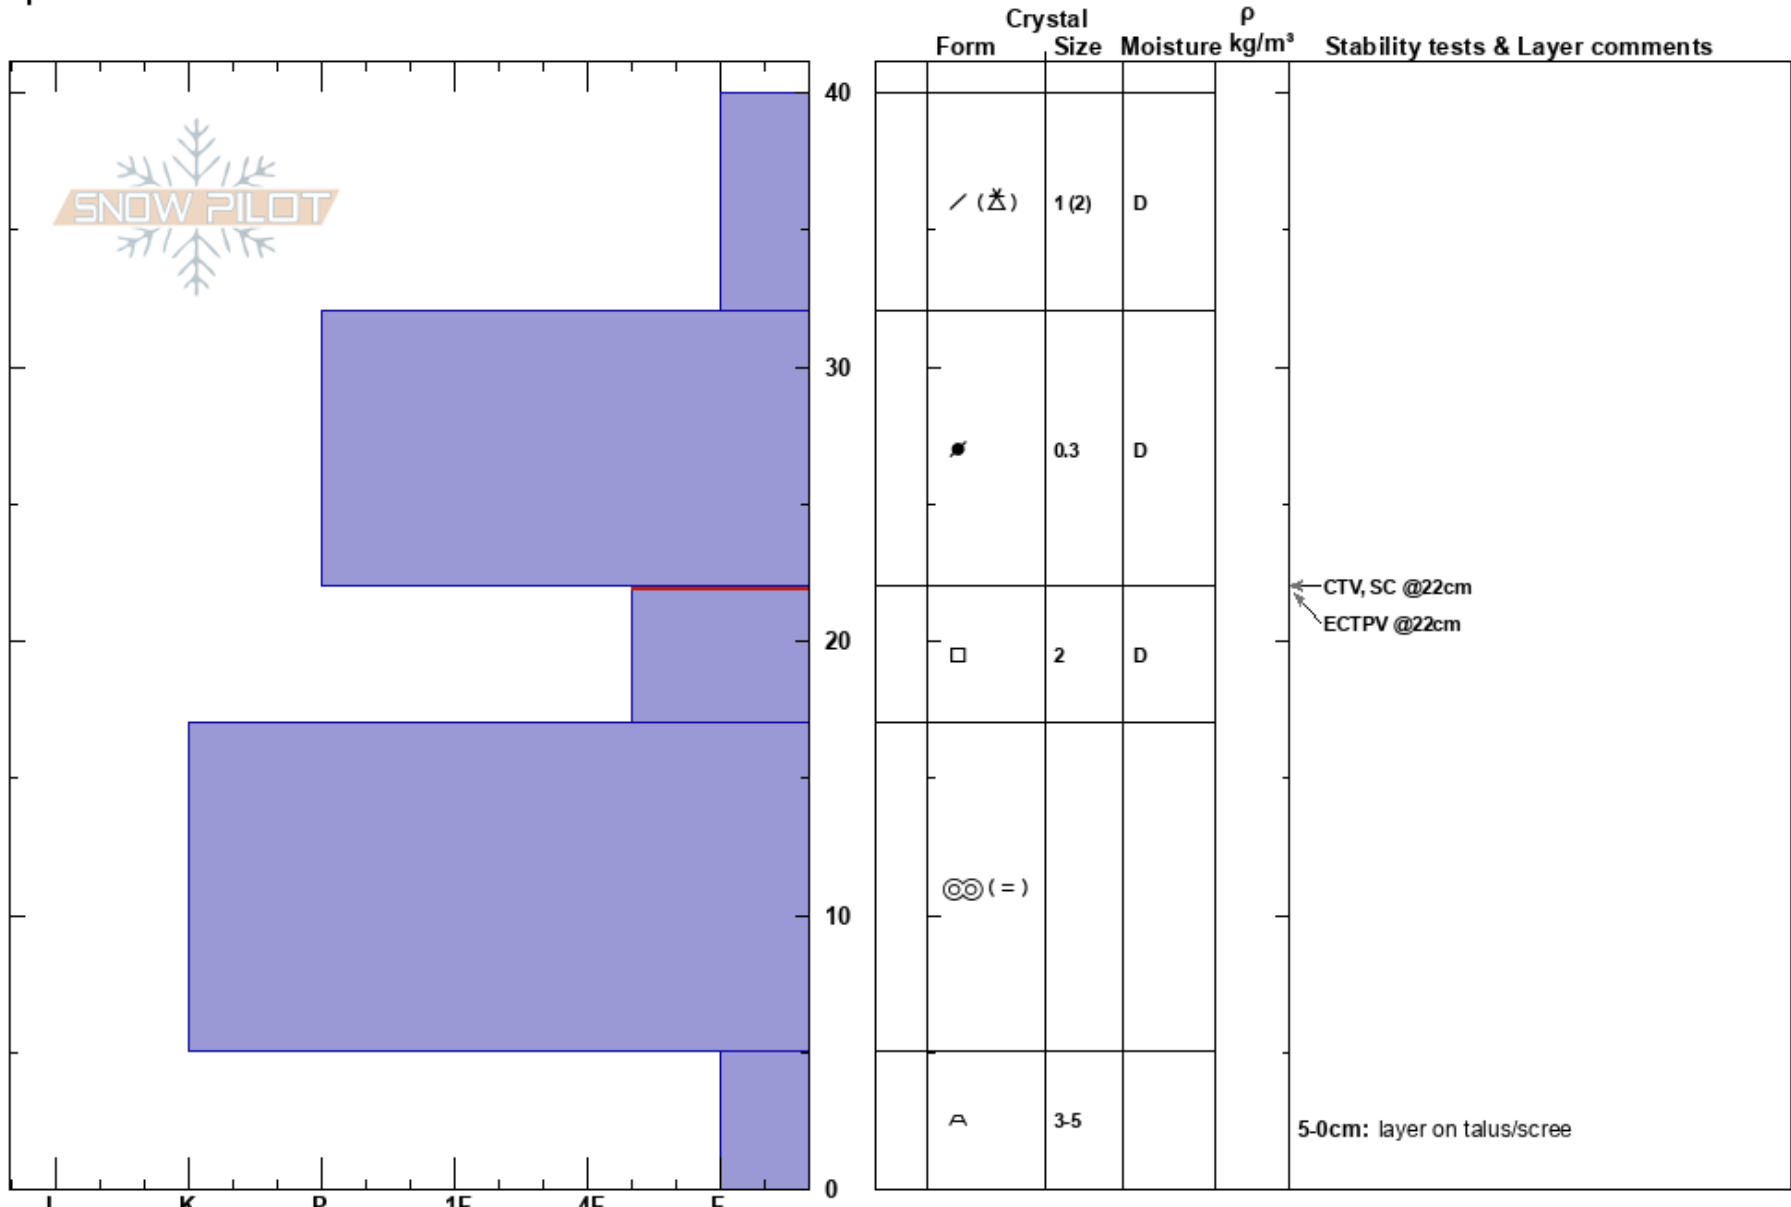

Turnstile runout
 Bridger Range
 MT
 Elevation: 7860 ft
 Aspect: 90°
 Specifics:

peter carse
 12/04/2023 - 11:00am
 Co-ord: 45.82839N, -110.92929W
 Slope Angle: 27°
 Wind Loading: previous

Stability:
 Air Temperature: -3°C
 Sky Cover: BKN
 Precipitation: NO
 Wind: S Light Breeze

HS: 40
 PF: 25
 PS: 8

Layer Notes:
 22-17cm: Problematic layer
 5-0cm: layer on talus/scree

Notes: Layer of concern beneath hard slab not penetrated with skis