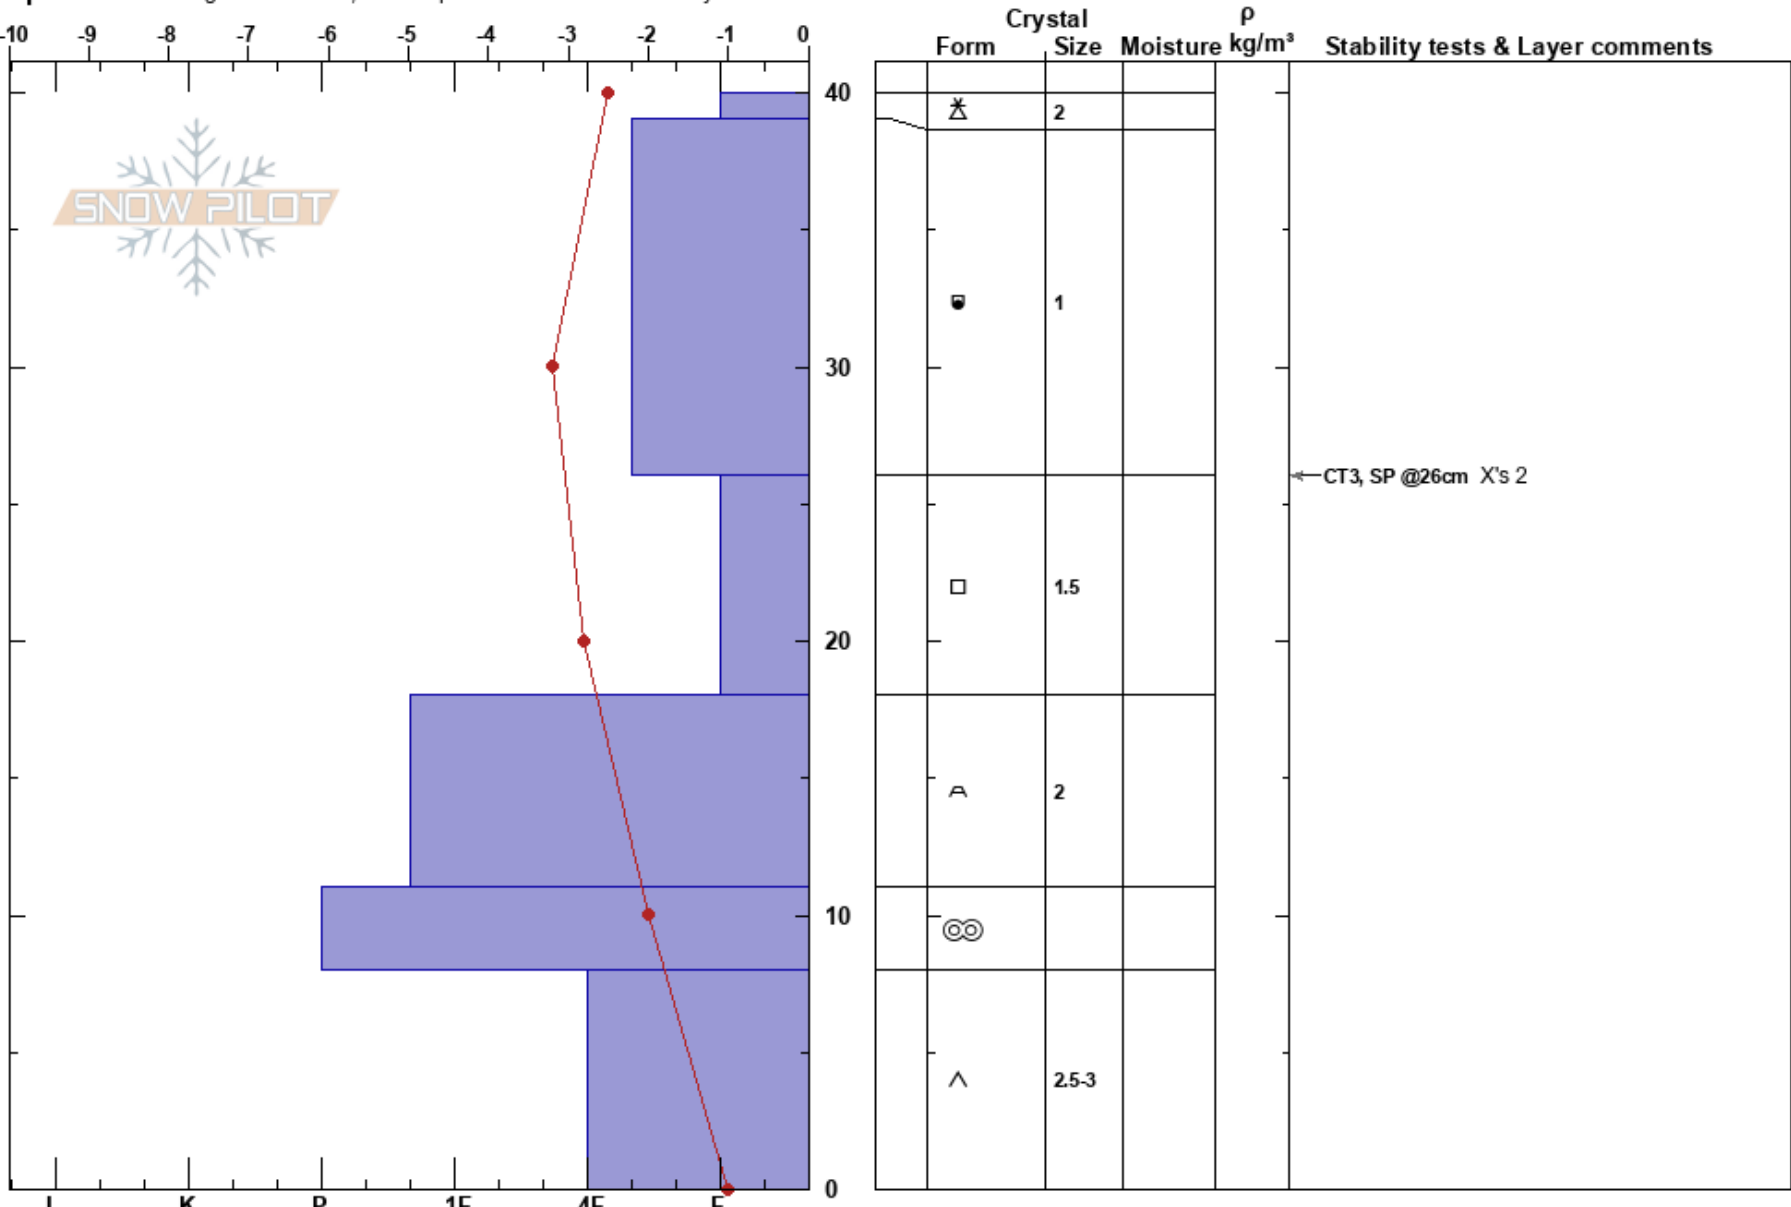

LOR WX Plot
 Madison Range-N
 MT
Elevation: 8850 ft
Aspect: 300°
Specifics: Pit dug in a Ski Area; Pit is representative of backcountry

Jack Saunders
 12/04/2023 - 10:30am
Co-ord: 45.29126N, -111.44596W
Slope Angle: 10°
Wind Loading: yes

Stability:
Air Temperature: -2°C
Sky Cover: OVC
Precipitation: NO
Wind: W Moderate

HS: 40
PF: 25
Layer Notes:

Notes: Profile dug in the Lookout Ridge weather plot in a mostly flat open meadow. This is meant to be a baseline for snow stratigraphy at treeline elevations on the North side.