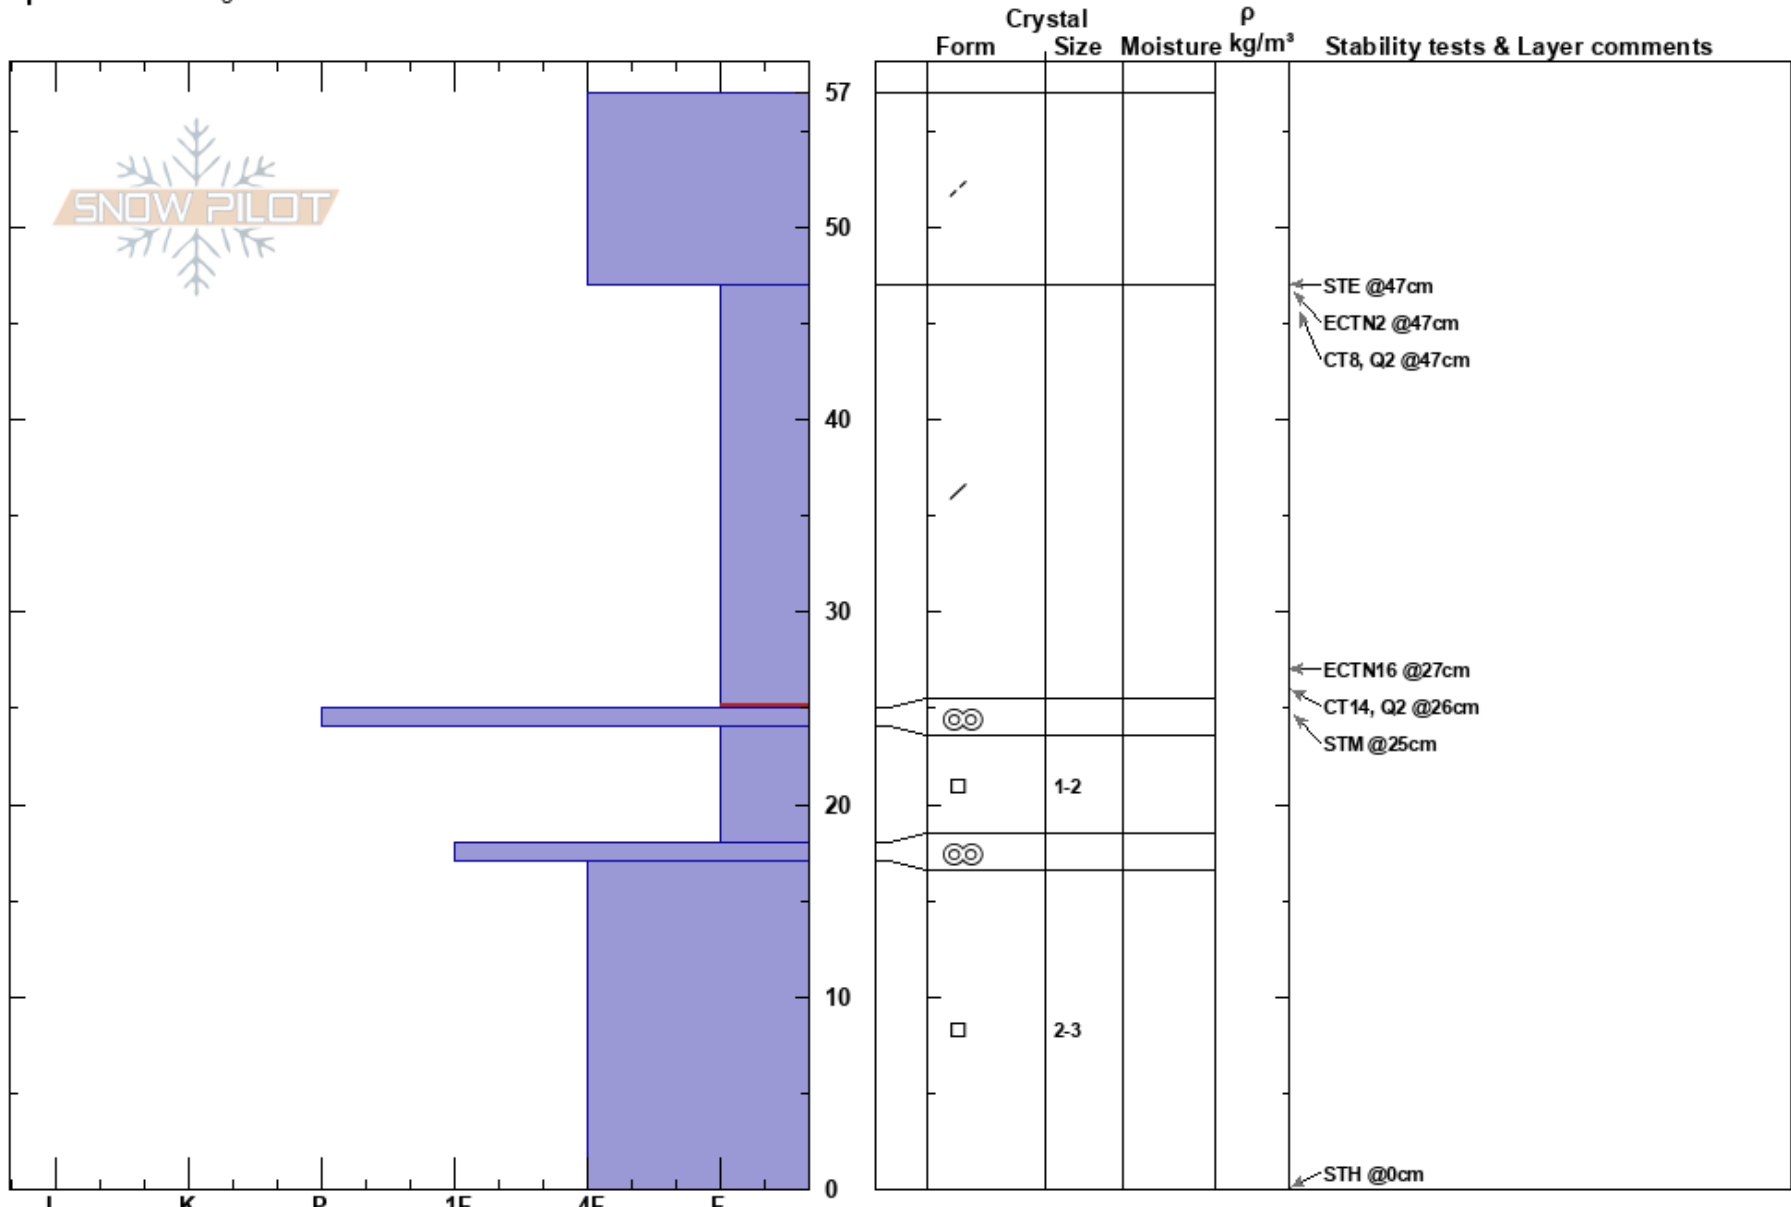

Mt Glory Exp #4
 Teton Range
 WY
Elevation: 10020 ft
Aspect: SE
Specifics: Cracking

Brenden Cronin
 12/03/2023 - 2:00pm
Co-ord:
Slope Angle: 27°
Wind Loading: previous

Stability: Fair **HS:** 57
Air Temperature: 12°F **PF:** 50 **Layer Notes:** 47-25cm: Problematic layer
Sky Cover: OVC **PS:** 20
Precipitation: S1
Wind: SW Light Breeze

Notes: Minimal cracking along ridge crest while skiing to pit site.
 MFC are decomposing.
 Pit score 4 (out of 9)