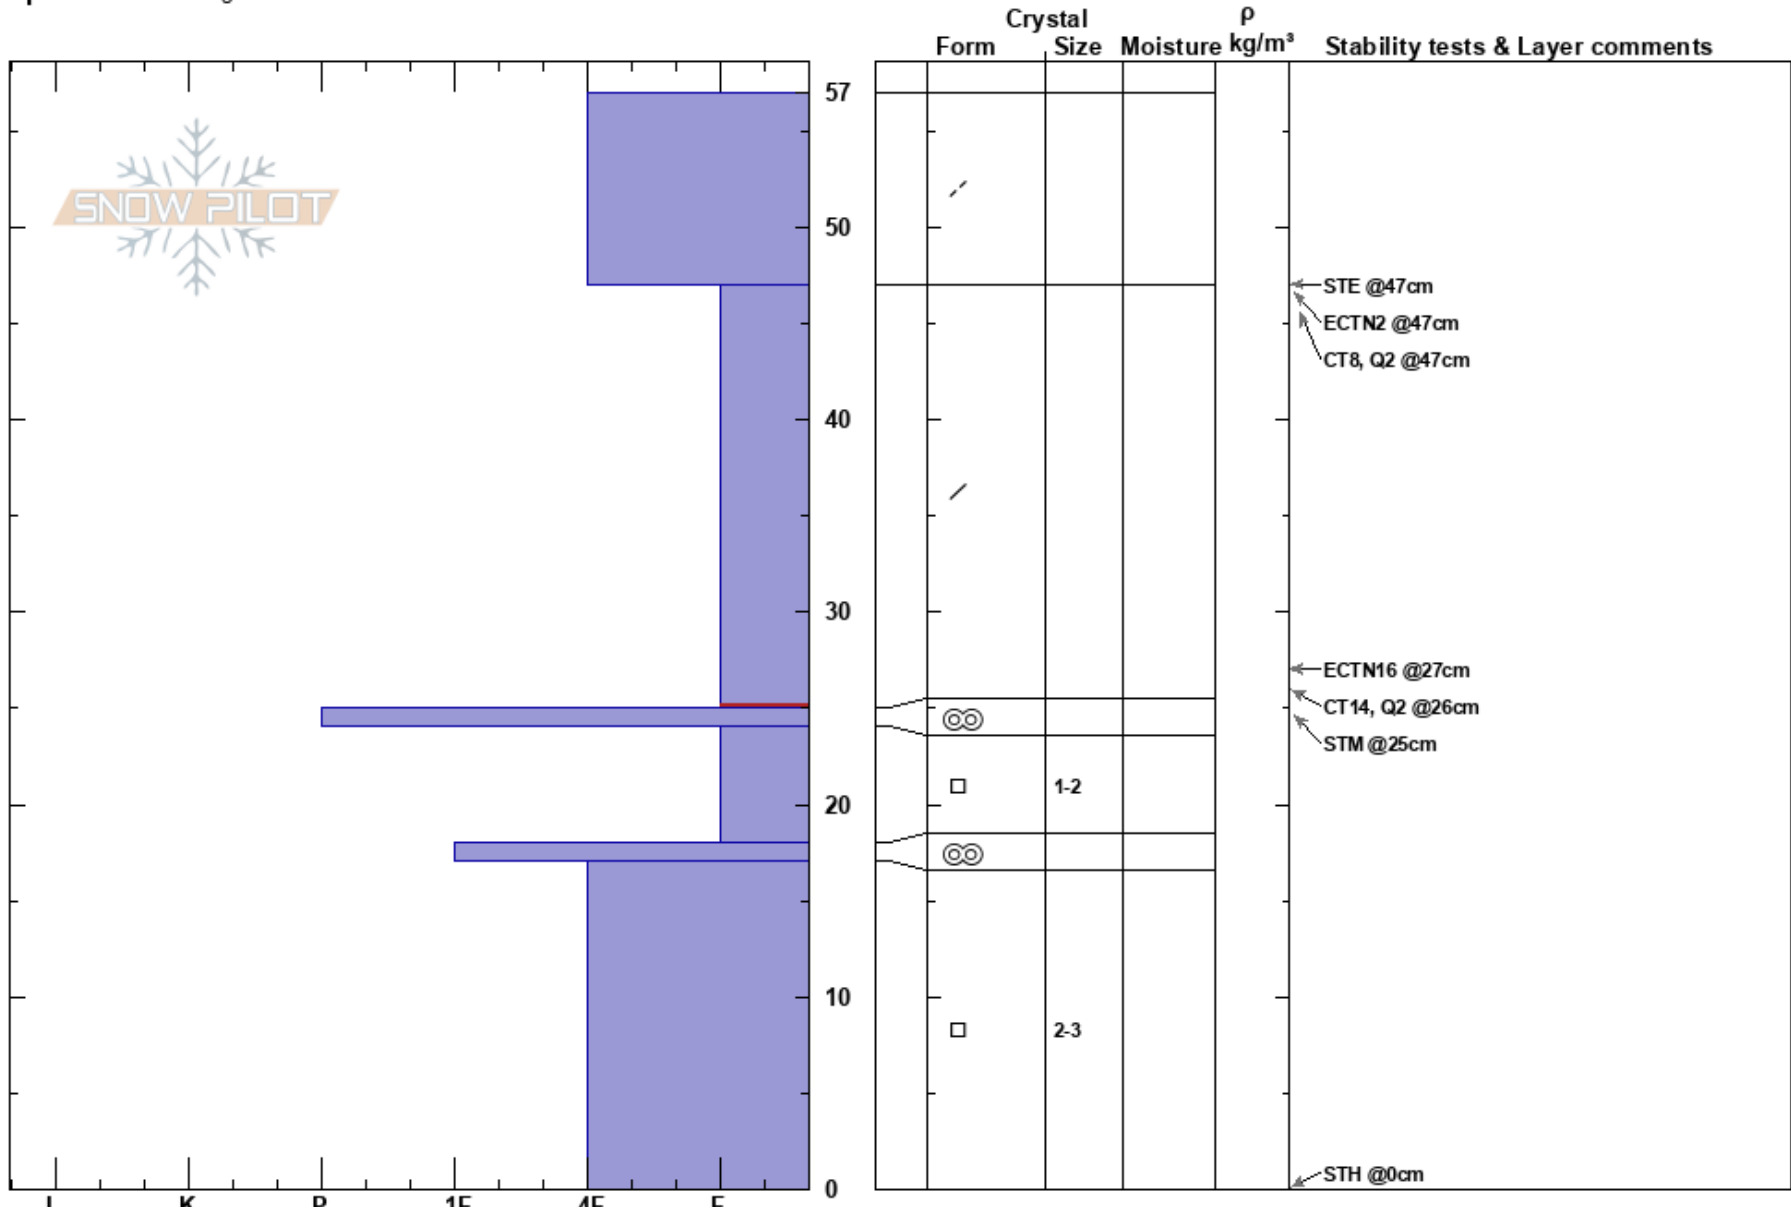

Mt Glory Exp #4
 Teton Range
 WY
Elevation: 10020 ft
Aspect: SE
Specifics: Cracking

Brenden Cronin
 12/03/2023 - 2:00pm
Co-ord:
Slope Angle: 27°
Wind Loading: previous

Stability: Fair
Air Temperature: 12°F
Sky Cover: OVC
Precipitation: S1
Wind: SW Light Breeze
HS: 57
PF: 50
PS: 20
 47-25cm: Problematic layer

Notes: Minimal cracking along ridge crest while skiing to pit site.
 MFC are decomposing.
 Pit score 4 (out of 9)