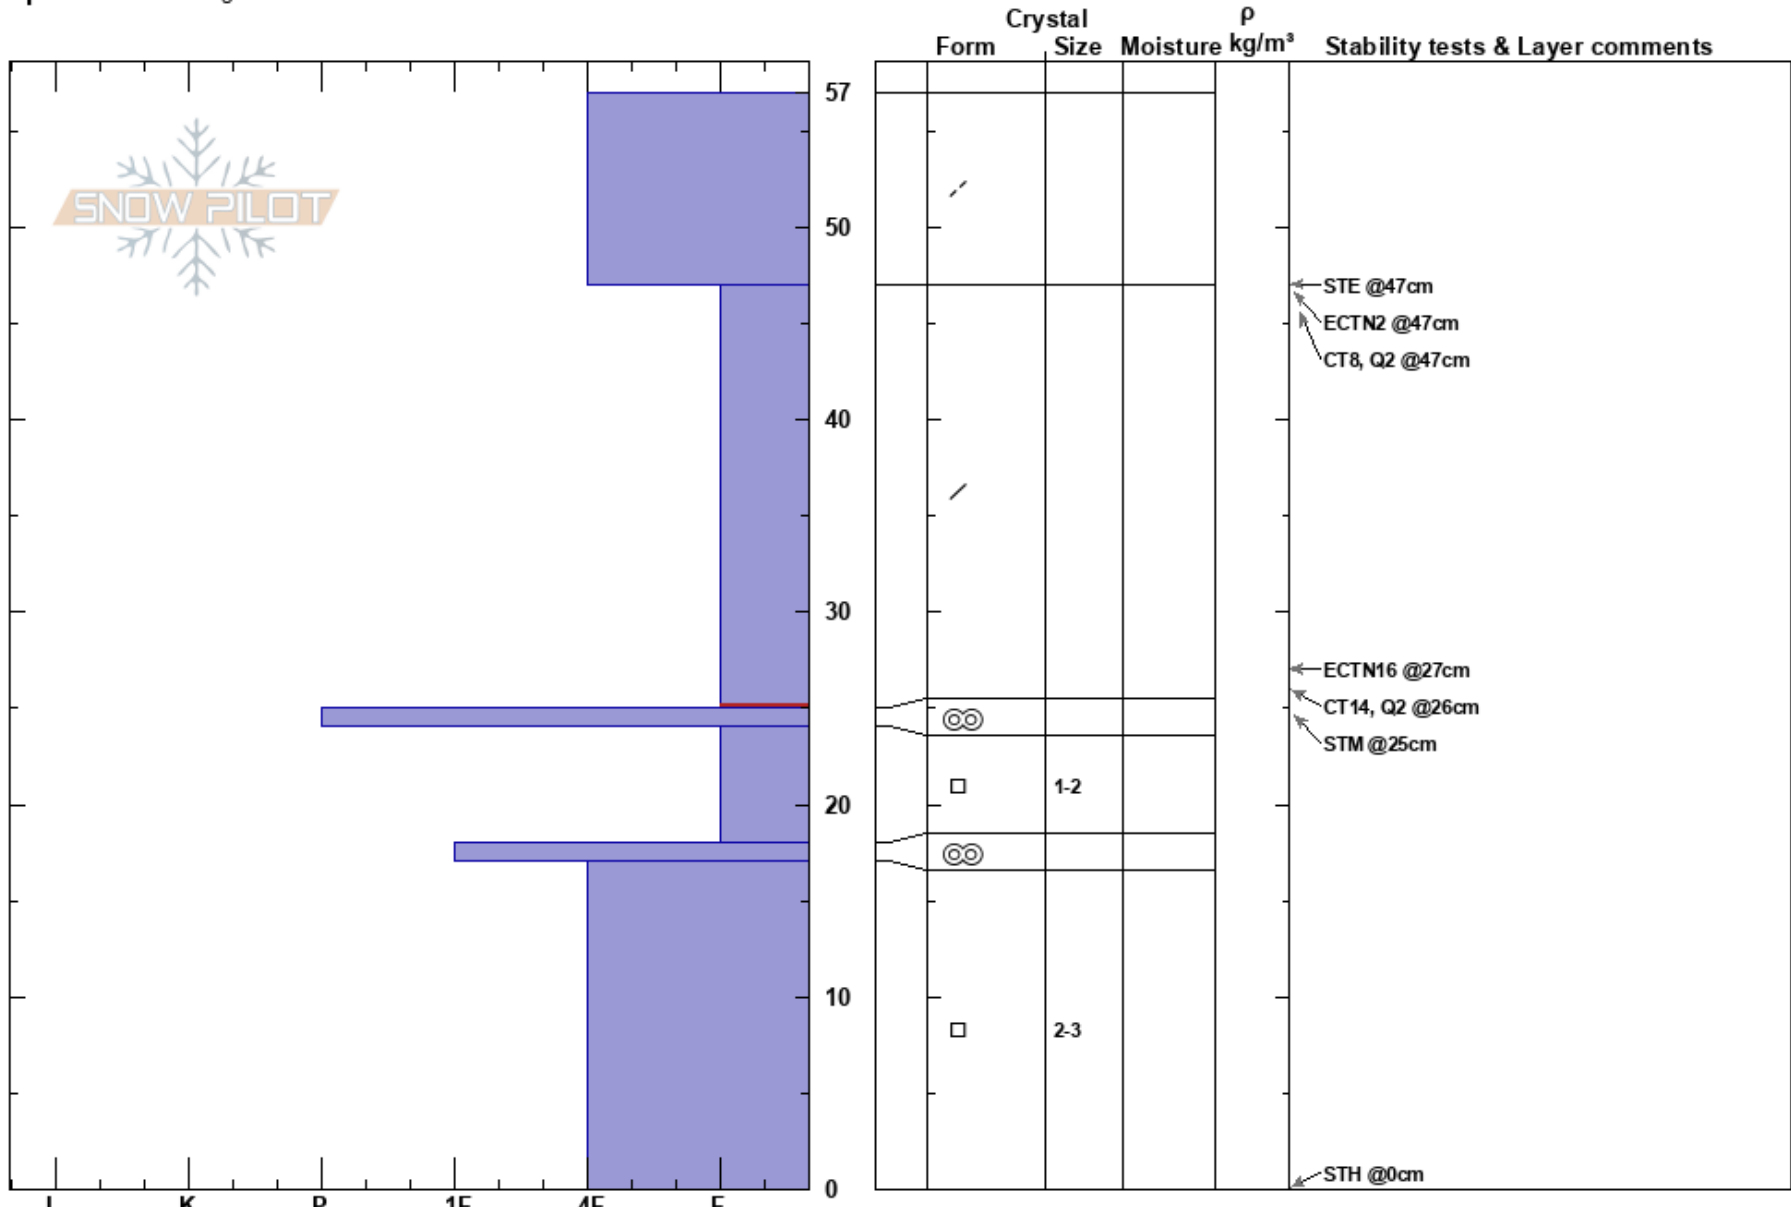

Mt Glory Exp #4  
 Teton Range  
 WY  
**Elevation:** 10020 ft  
**Aspect:** SE  
**Specifics:** Cracking

Brenden Cronin  
 12/03/2023 - 2:00pm  
**Co-ord:**  
**Slope Angle:** 27°  
**Wind Loading:** previous

**Stability:** Fair **HS:** 57  
**Air Temperature:** 12°F **PF:** 50 **Layer Notes:** 47-25cm: Problematic layer  
**Sky Cover:** OVC **PS:** 20  
**Precipitation:** S1  
**Wind:** SW Light Breeze

**Notes:** Minimal cracking along ridge crest while skiing to pit site.  
 MFC are decomposing.  
 Pit score 4 (out of 9)