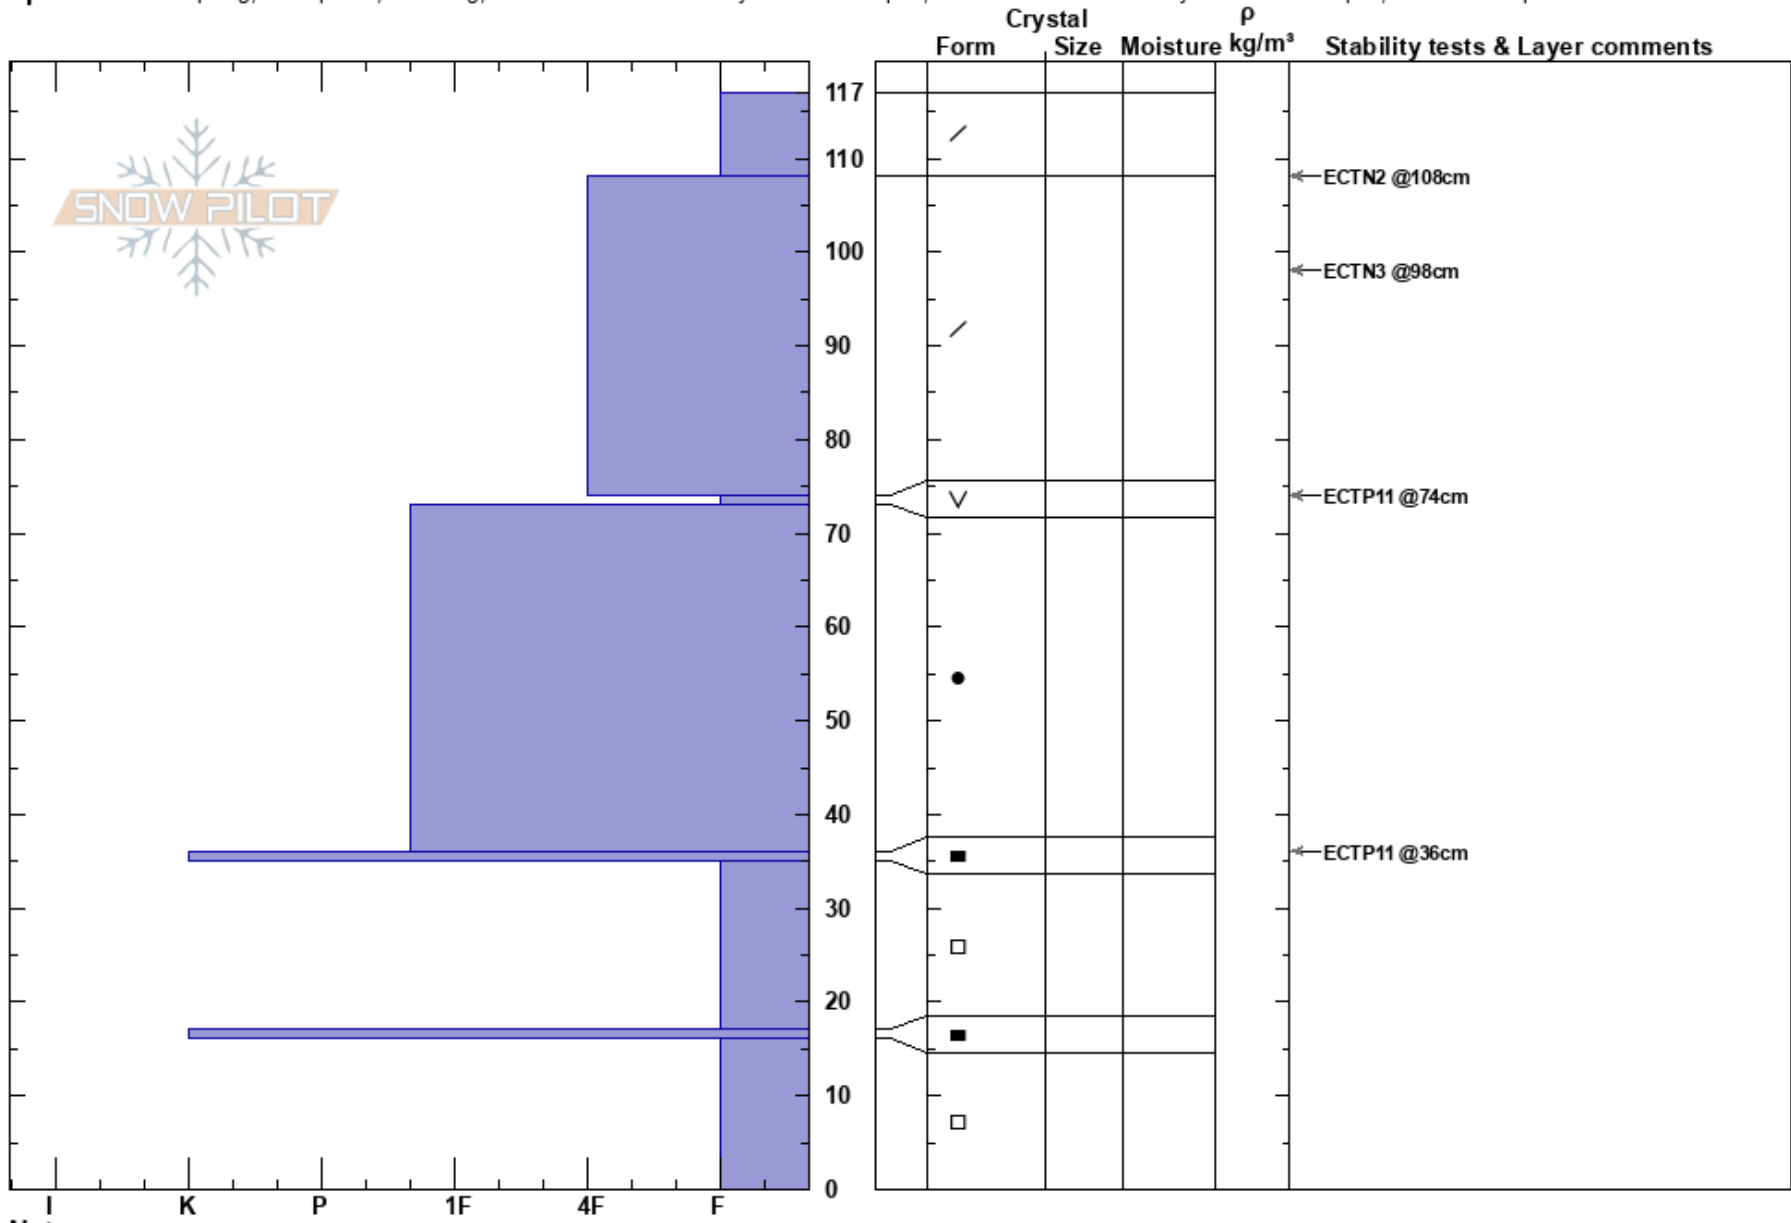

Left of Edelweiss
Teton Range
WY
Elevation: 9053 ft
Aspect: 83°

Kelly Carroll
12/03/2023 - 11:57am
Co-ord: 43.48413N, -110.96990W
Slope Angle: 1°
Wind Loading: no

Stability: Very Poor
Air Temperature:
Sky Cover: BKN
Precipitation: NO
Wind: NW Moderate

HS: 117 Layer Notes:

Specifics: Collapsing, widespread; Cracking; Recent avalanche activity on similar slopes; Recent avalanche activity on different slopes; We skied slope

Notes: