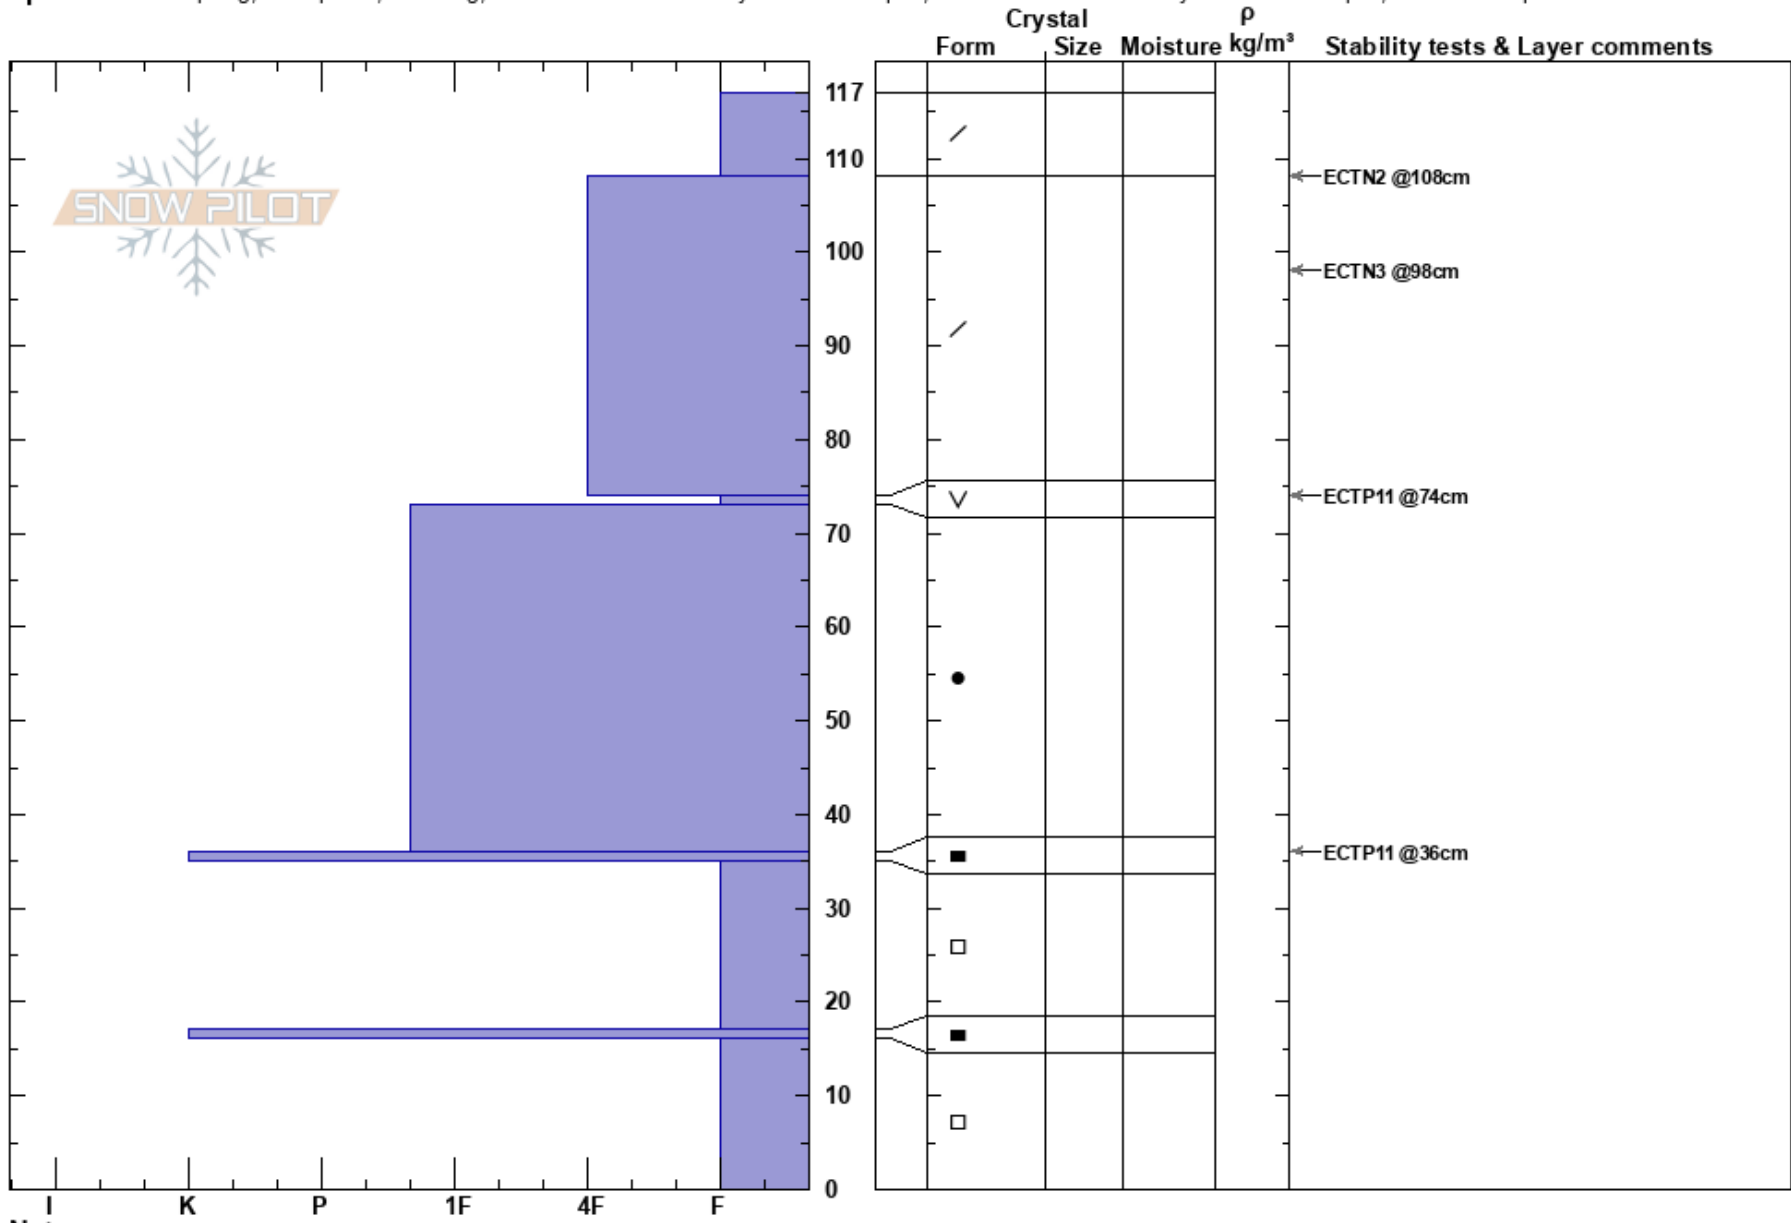

Left of Edelweiss
Teton Range
WY
Elevation: 9053 ft
Aspect: 83°

Kelly Carroll
12/03/2023 - 11:57am
Co-ord: 43.48413N, -110.96990W
Slope Angle: 1°
Wind Loading: no

Stability: Very Poor
Air Temperature:
Sky Cover: BKN
Precipitation: NO
Wind: NW Moderate

HS: 117

Layer Notes:

Specifics: Collapsing, widespread; Cracking; Recent avalanche activity on similar slopes; Recent avalanche activity on different slopes; We skied slope

Notes: