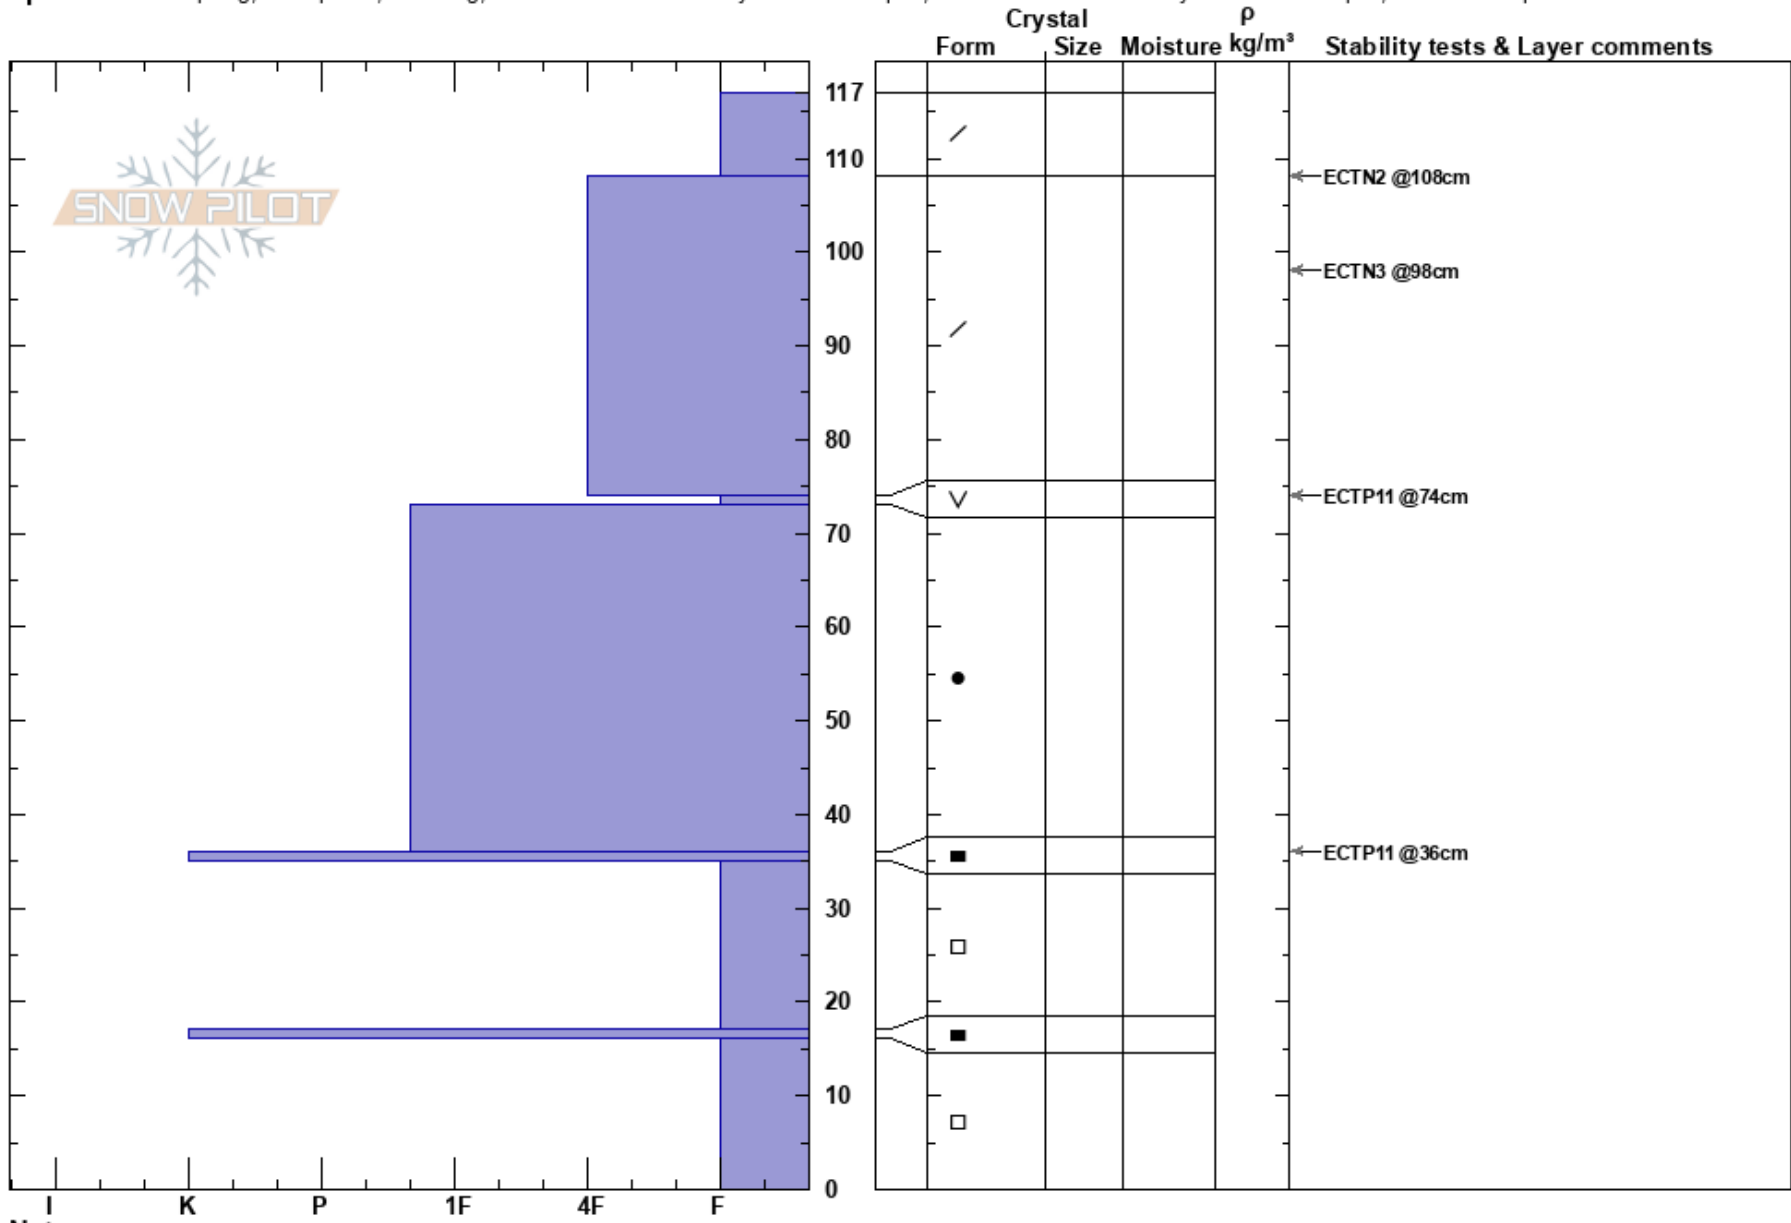

Left of Edelweiss  
Teton Range  
WY  
Elevation: 9053 ft  
Aspect: 83°

Kelly Carroll  
12/03/2023 - 11:57am  
Co-ord: 43.48413N, -110.96990W  
Slope Angle: 1°  
Wind Loading: no

Stability: Very Poor  
Air Temperature:  
Sky Cover: BKN  
Precipitation: NO  
Wind: NW Moderate

HS: 117

Layer Notes:

Specifics: Collapsing, widespread; Cracking; Recent avalanche activity on similar slopes; Recent avalanche activity on different slopes; We skied slope

Notes: