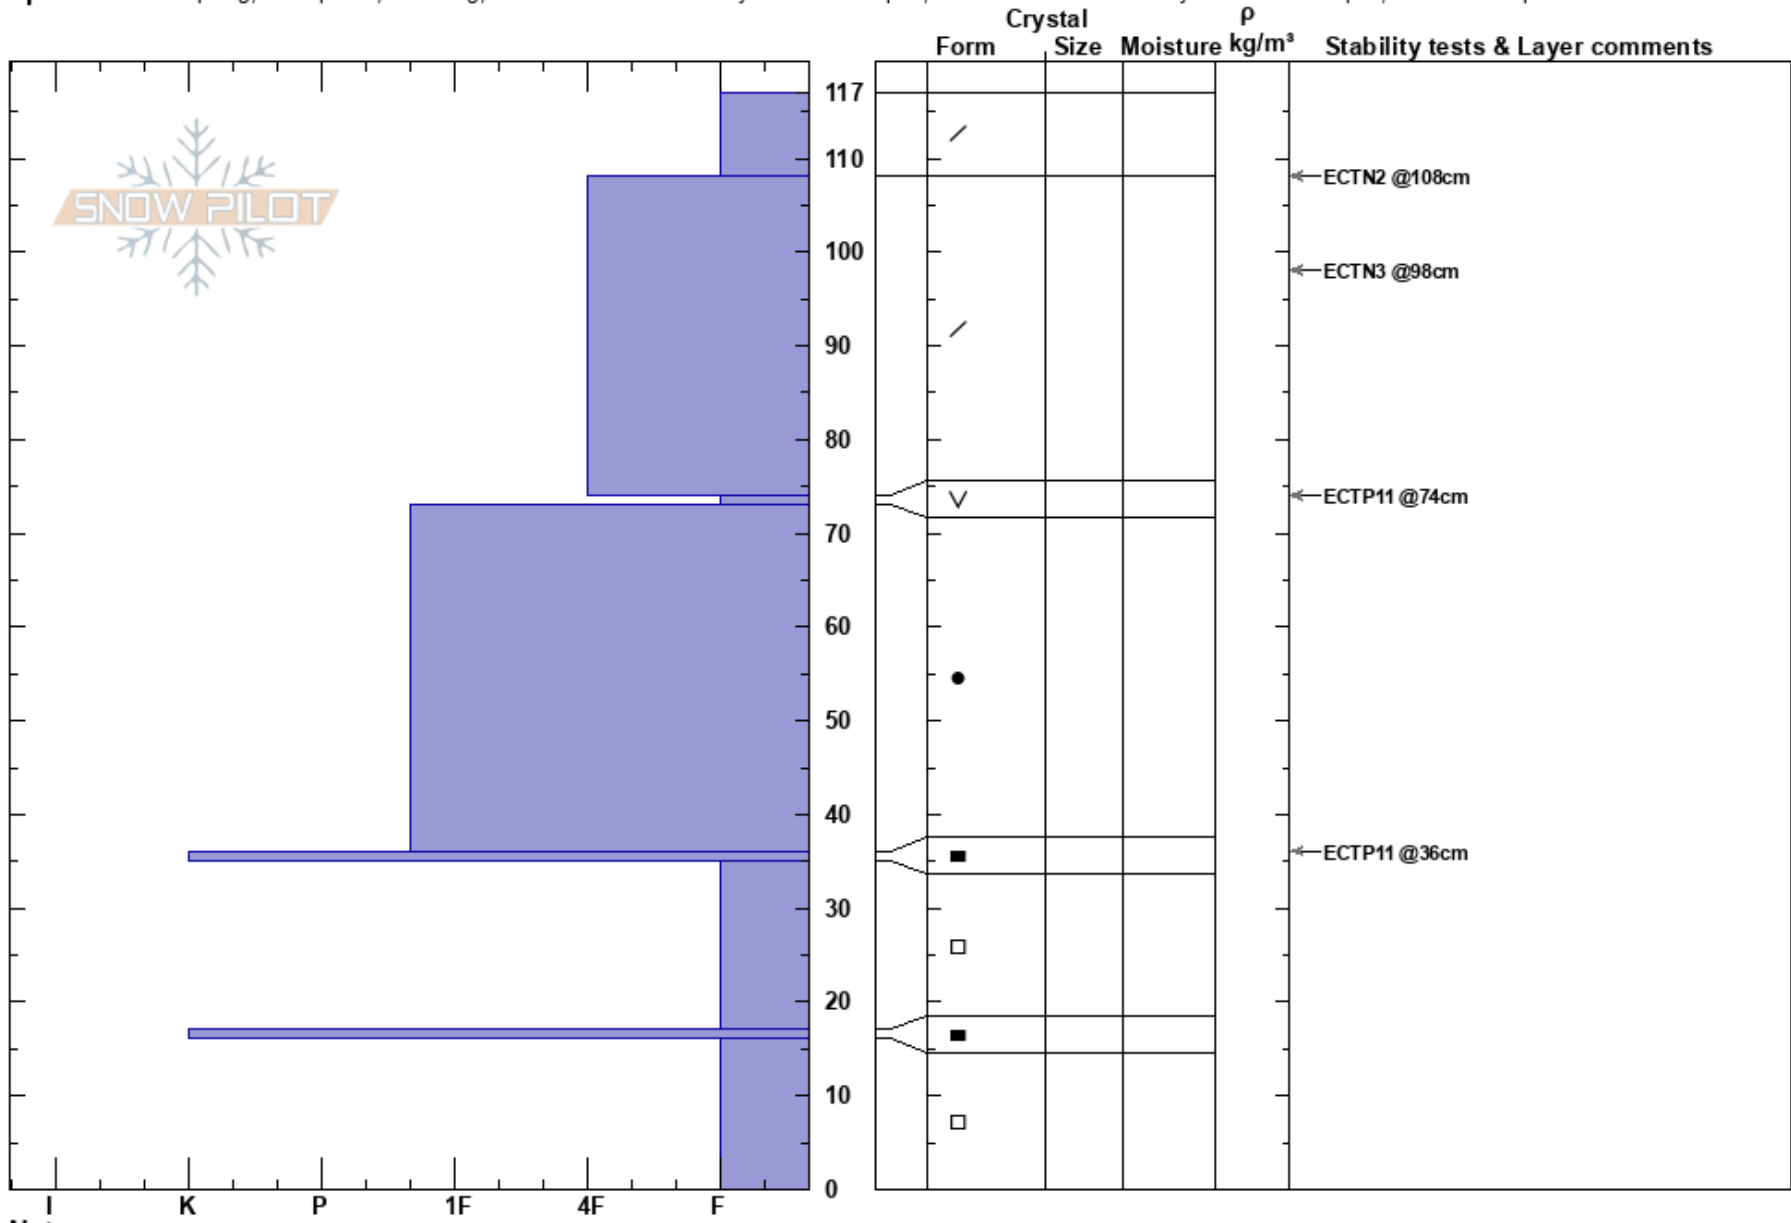

Left of Edelweiss  
Teton Range  
WY  
Elevation: 9053 ft  
Aspect: 83°

Kelly Carroll  
12/03/2023 - 11:57am  
Co-ord: 43.48413N, -110.96990W  
Slope Angle: 1°  
Wind Loading: no

Stability: Very Poor  
Air Temperature:  
Sky Cover: BKN  
Precipitation: NO  
Wind: NW Moderate

HS: 117 Layer Notes:

Specifics: Collapsing, widespread; Cracking; Recent avalanche activity on similar slopes; Recent avalanche activity on different slopes; We skied slope

Notes: