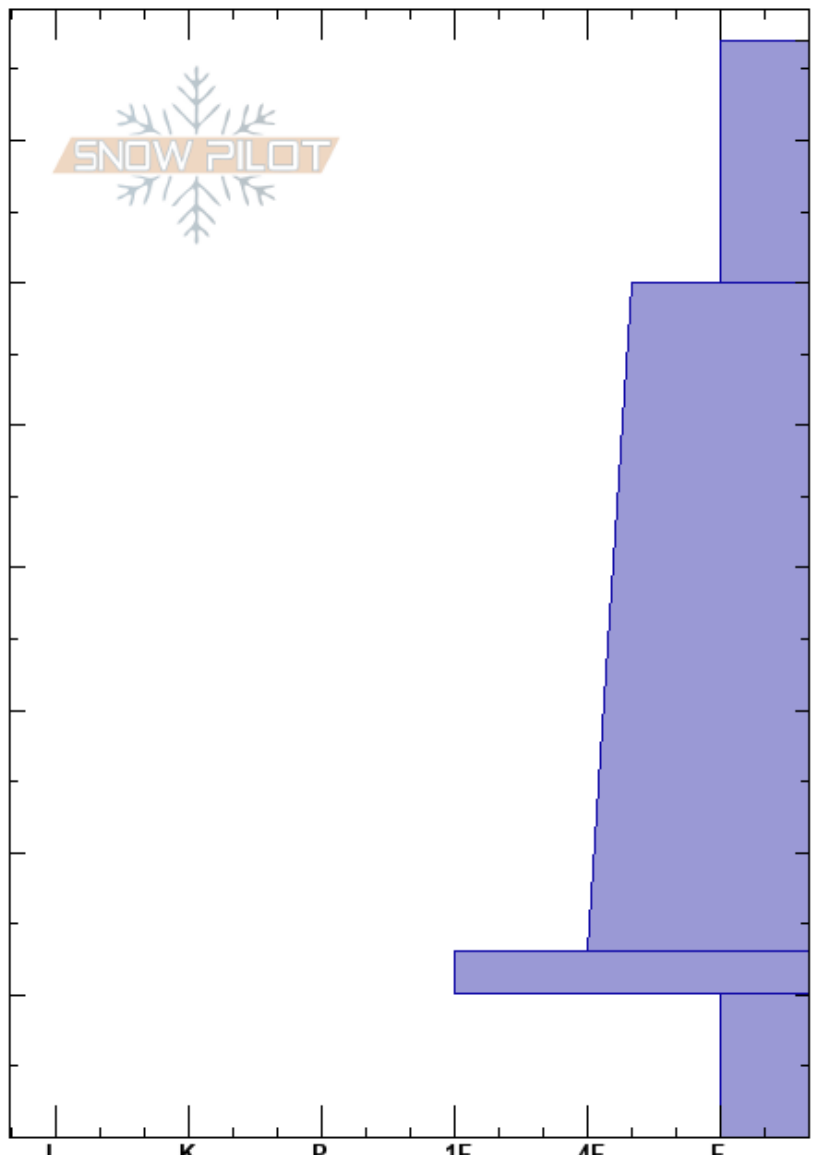

Exterminator
 Bear River Range
 UT
 Elevation: 8549 ft
 Aspect: NW

Andy Morris
 12/03/2023 - 10:30am
 Co-ord: 41.37692N, -111.77473E
 Slope Angle: 31°
 Wind Loading: yes

Stability: Very Poor
 Air Temperature: 26°F
 Sky Cover: OVC
 Precipitation: S-1
 Wind: NW Moderate
 HS: 77
 PF: 77
 PS: 15
 13-10cm: Problematic layer

Specifics: Collapsing, widespread; Collapsing, localized; Cracking; Recent avalanche activity on similar slopes; We skied slope

Crystal Form	Size	Moisture	ρ kg/m ³	Stability tests & Layer comments
/				
f				
⊙⊙				← ECTP1 @13cm
□				

Notes: whumpung and shooting cracks on the skin track 10-15ft from wind lips