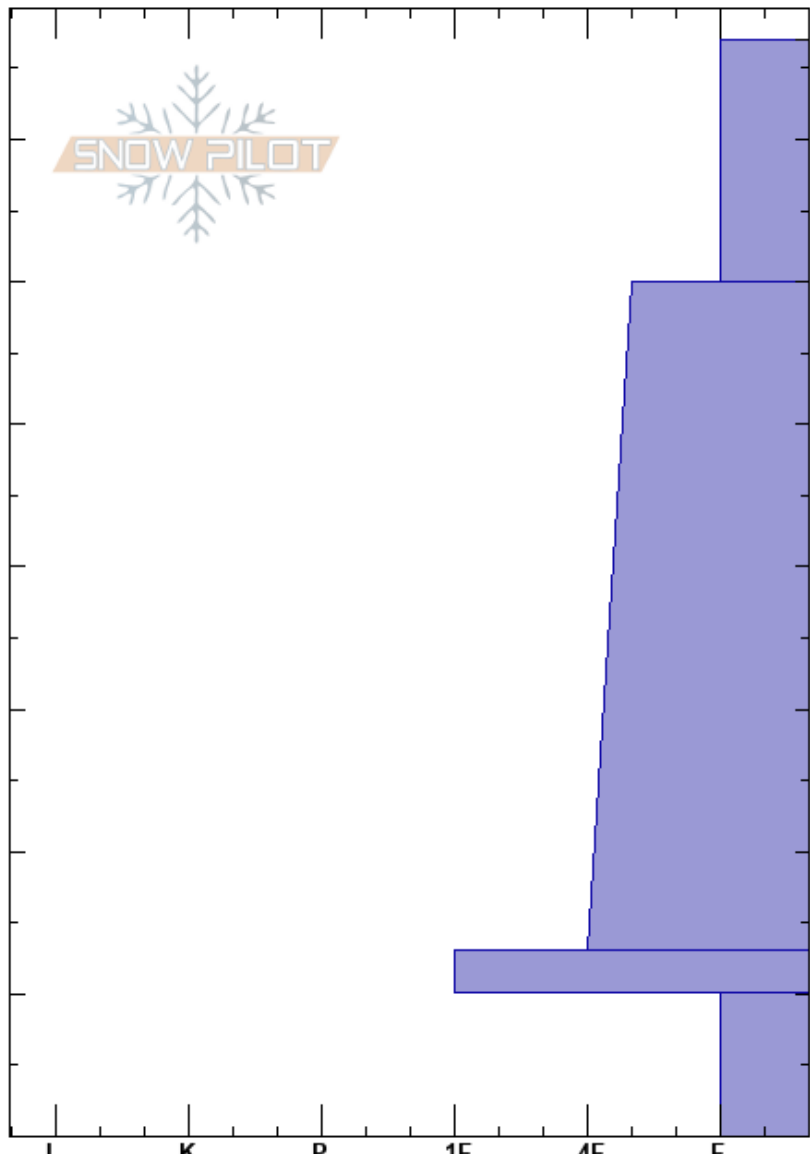

Exterminator
 Bear River Range
 UT
 Elevation: 8549 ft
 Aspect: NW

Andy Morris
 12/03/2023 - 10:30am
 Co-ord: 41.37692N, -111.77473E
 Slope Angle: 31°
 Wind Loading: yes

Stability: Very Poor
 Air Temperature: 26°F
 Sky Cover: OVC
 Precipitation: S-1
 Wind: NW Moderate
 HS: 77
 PF: 77
 PS: 15
 13-10cm: Problematic layer

Specifics: Collapsing, widespread; Collapsing, localized; Cracking; Recent avalanche activity on similar slopes; We skied slope

Crystal Form	Size	Moisture	ρ kg/m ³	Stability tests & Layer comments
/				
f				
⊙⊙				← ECTP1 @13cm
□				

Notes: whumpung and shooting cracks on the skin track 10-15ft from wind lips