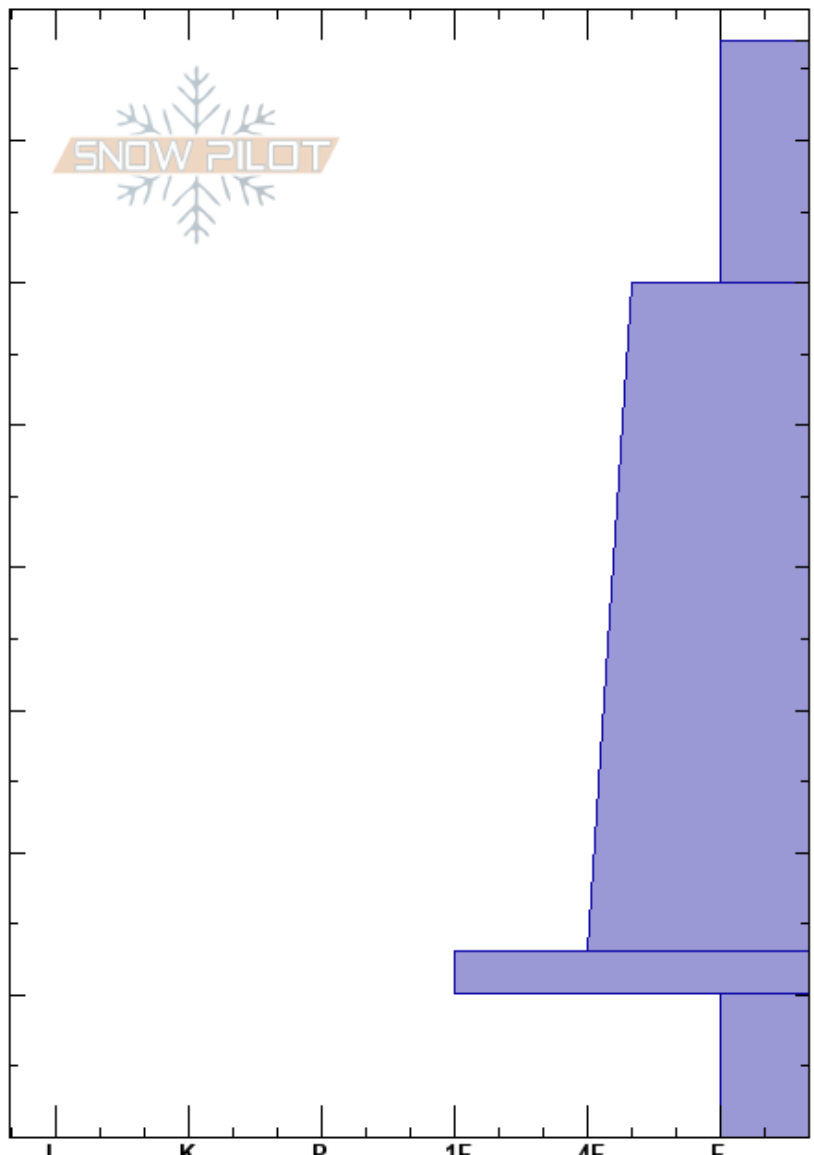

Exterminator
 Bear River Range
 UT
 Elevation: 8549 ft
 Aspect: NW

Andy Morris
 12/03/2023 - 10:30am
 Co-ord: 41.37692N, -111.77473E
 Slope Angle: 31°
 Wind Loading: yes

Stability: Very Poor
 Air Temperature: 26°F
 Sky Cover: OVC
 Precipitation: S-1
 Wind: NW Moderate
 HS: 77
 PF: 77
 PS: 15
 13-10cm: Problematic layer

Specifics: Collapsing, widespread; Collapsing, localized; Cracking; Recent avalanche activity on similar slopes; We skied slope

Crystal Form	Size	Moisture	ρ kg/m ³	Stability tests & Layer comments
/				
f				
⊙⊙				← ECTP1 @ 13cm
□				

Notes: whumpung and shooting cracks on the skin track 10-15ft from wind lips