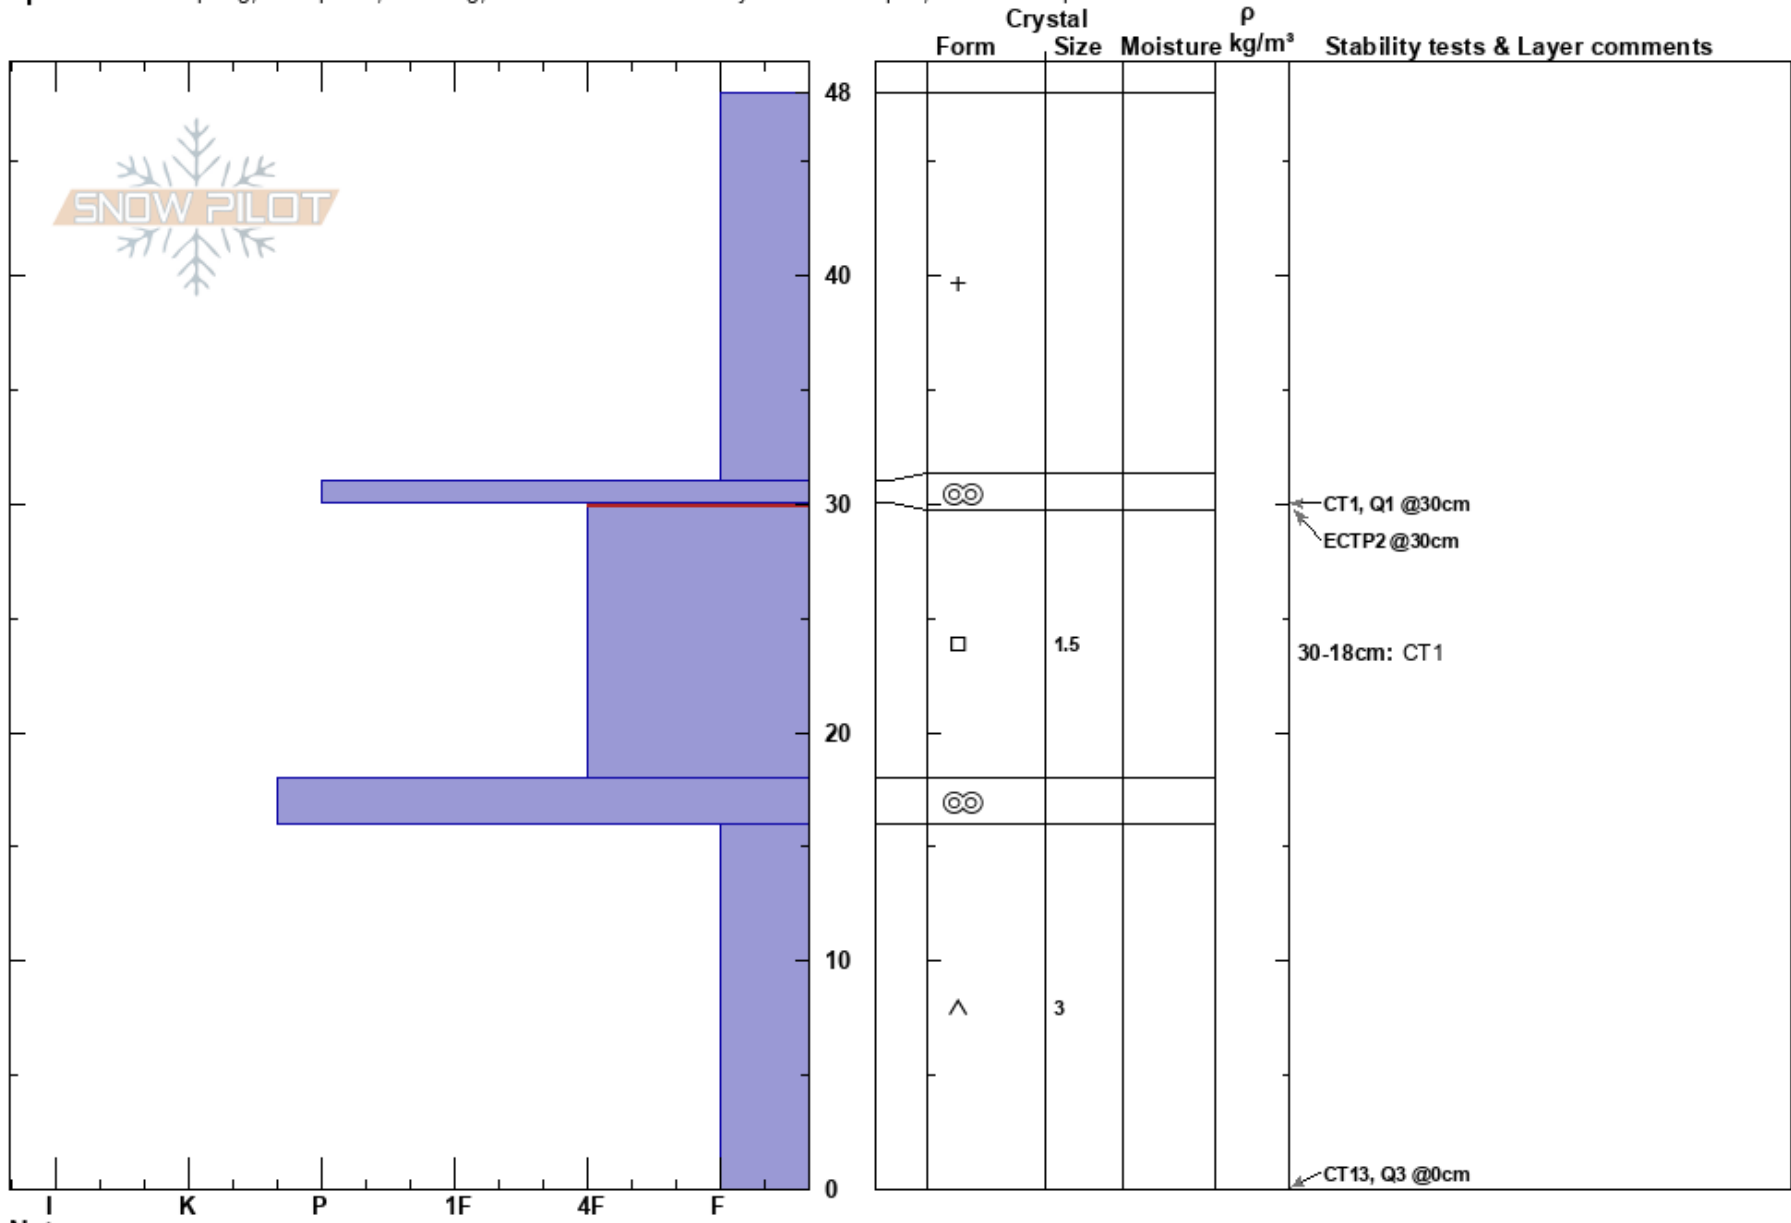

Lionhead  
 Lionhead Range  
 MT  
 Elevation: 8558 ft  
 Aspect: NE

Nicholas Salsburg  
 12/03/2023 - 1:00pm  
 Co-ord: 44.68590N, -111.28685W  
 Slope Angle: 16°  
 Wind Loading: yes

Stability:  
 Air Temperature: 19°F  
 Sky Cover: OVC  
 Precipitation: S2  
 Wind: W Light Breeze

HS:48  
 Layer Notes:  
 30-18cm: CT1  
 30-18cm: Problematic layer

Specifics: Collapsing, widespread; Cracking; Recent avalanche activity on similar slopes; We skied slope

Notes: Nicholas Salsburg, Tate Hughes