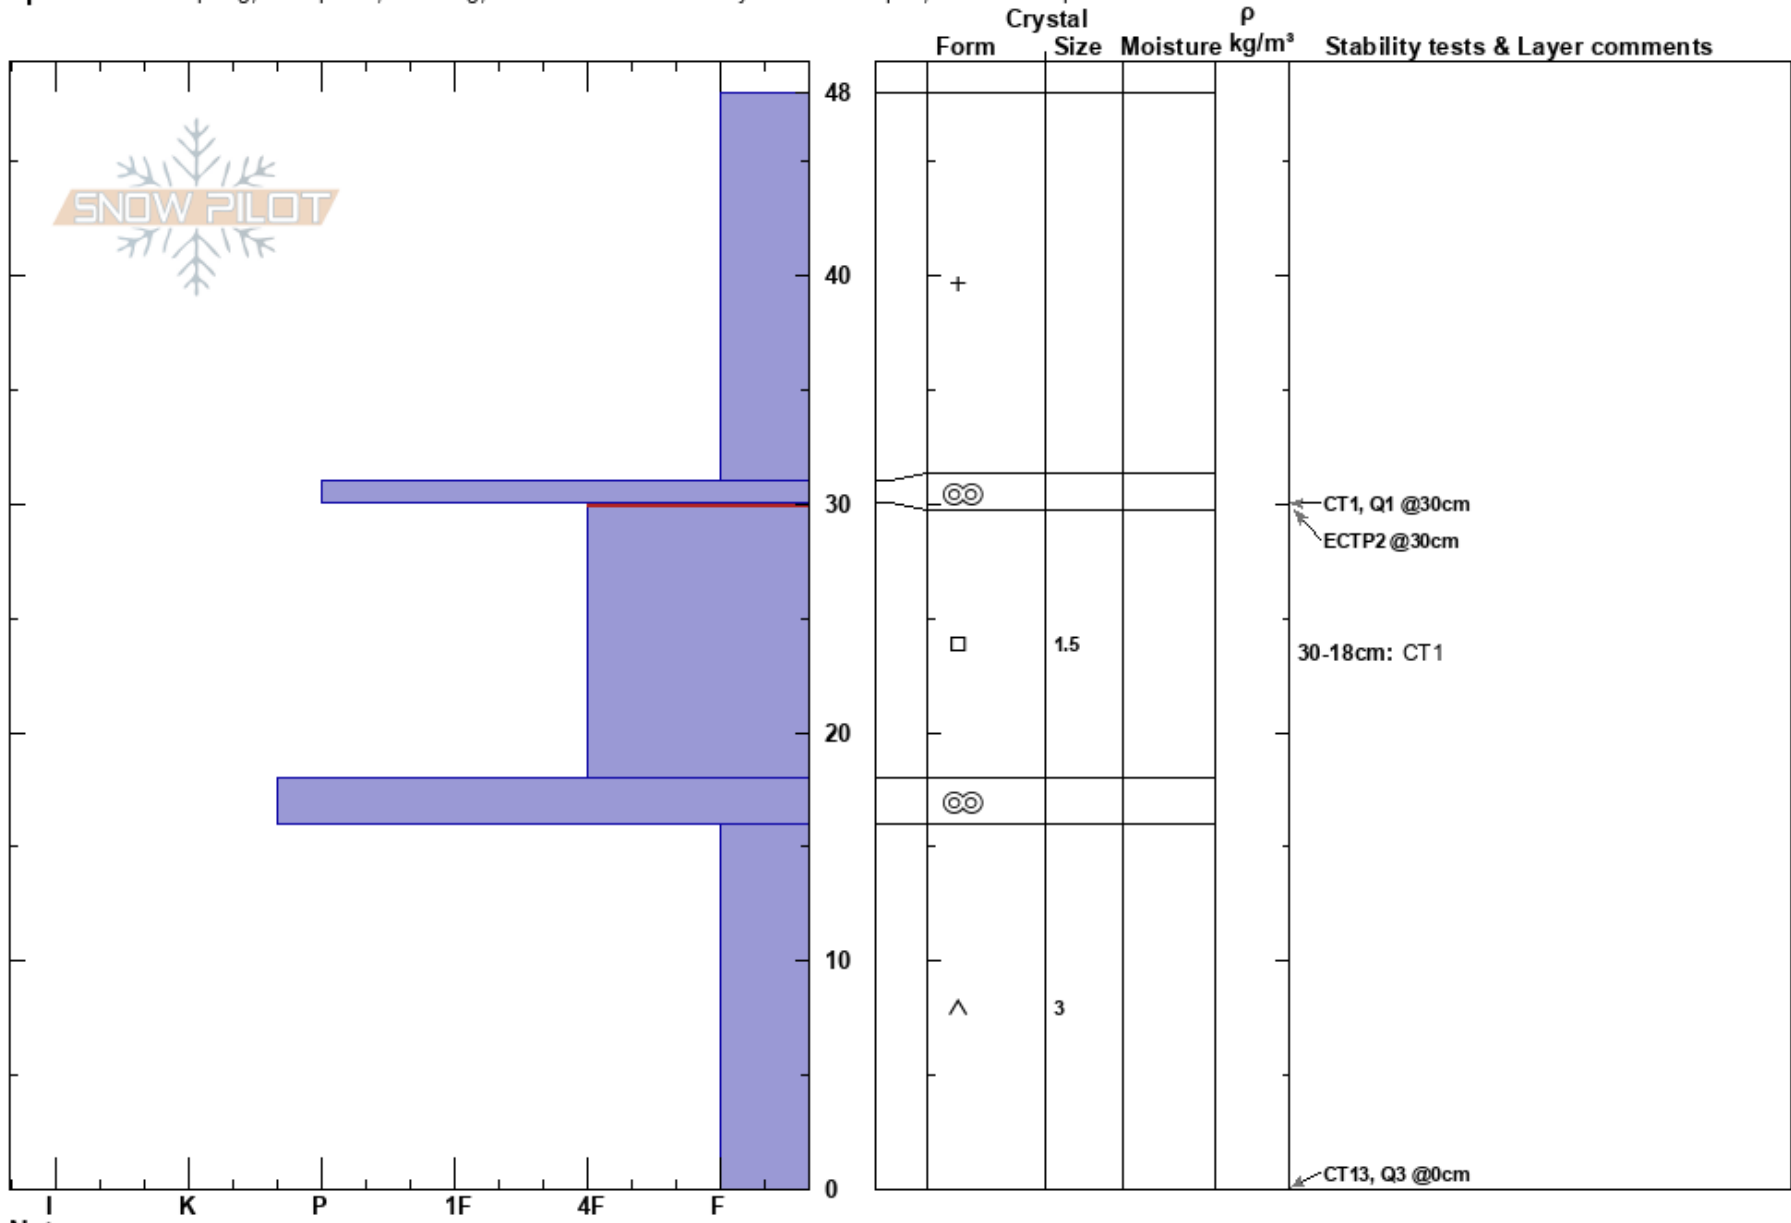

Lionhead
 Lionhead Range
 MT
 Elevation: 8558 ft
 Aspect: NE

Nicholas Salsburg
 12/03/2023 - 1:00pm
 Co-ord: 44.68590N, -111.28685W
 Slope Angle: 16°
 Wind Loading: yes

Stability:
 Air Temperature: 19°F
 Sky Cover: OVC
 Precipitation: S2
 Wind: W Light Breeze

HS:48
 Layer Notes:
 30-18cm: CT1
 30-18cm: Problematic layer

Specifics: Collapsing, widespread; Cracking; Recent avalanche activity on similar slopes; We skied slope

Notes: Nicholas Salsburg, Tate Hughes