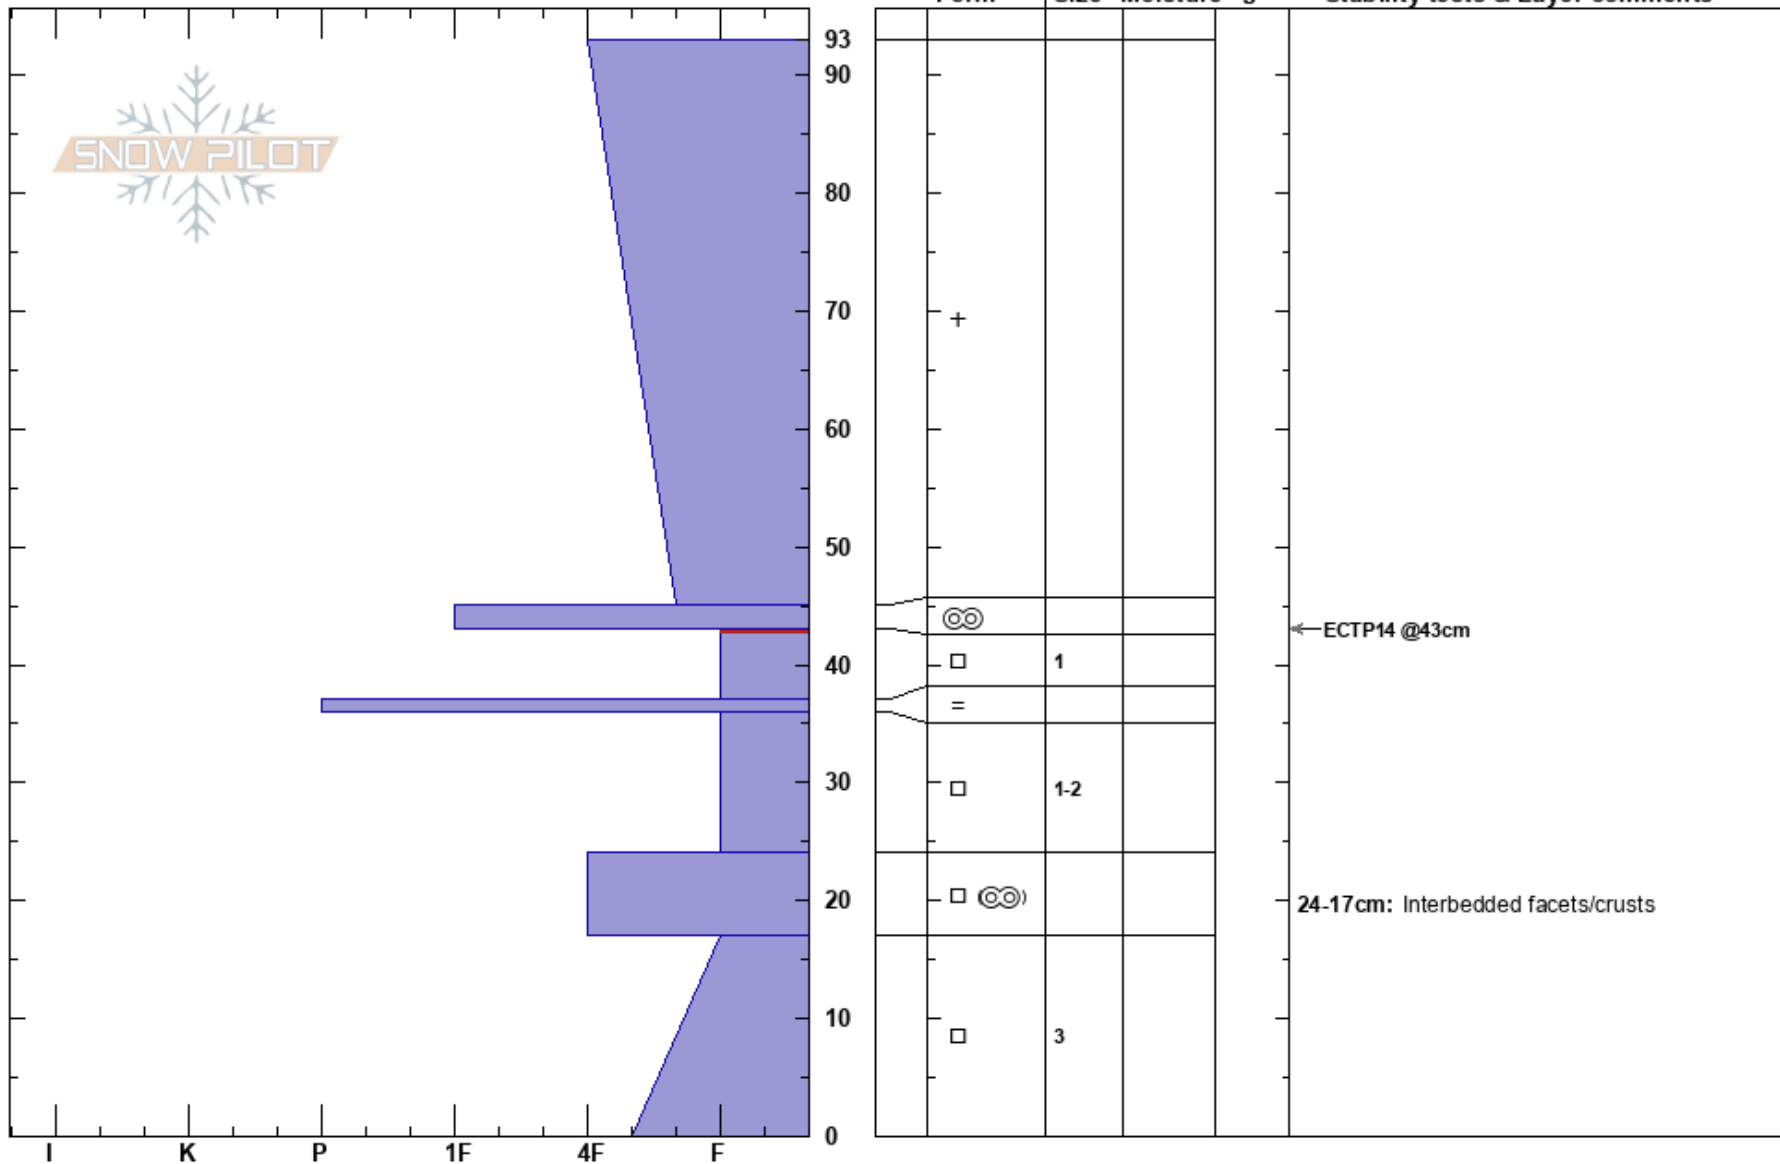

Cave Bowl
 Teton Range
 WY
 Elevation: 9000 ft
 Aspect: 66°

Noah McCorkel
 12/03/2023 - 12:00pm
 Co-ord: 43.49121N, -111.02603W
 Slope Angle: 25°
 Wind Loading:

Stability:
 Air Temperature: 30°F
 Sky Cover: OVC
 Precipitation: S-1
 Wind: SW Calm

HS: 93
 PF: 75
 PS: 20
 Layer Notes:
 43-37cm: Problematic layer
 24-17cm: Interbedded facets/crusts

Specifics: Pit is adjacent to avalanche: flank; Collapsing, localized; Recent avalanche activity on similar slopes

Notes: Pit score = 4