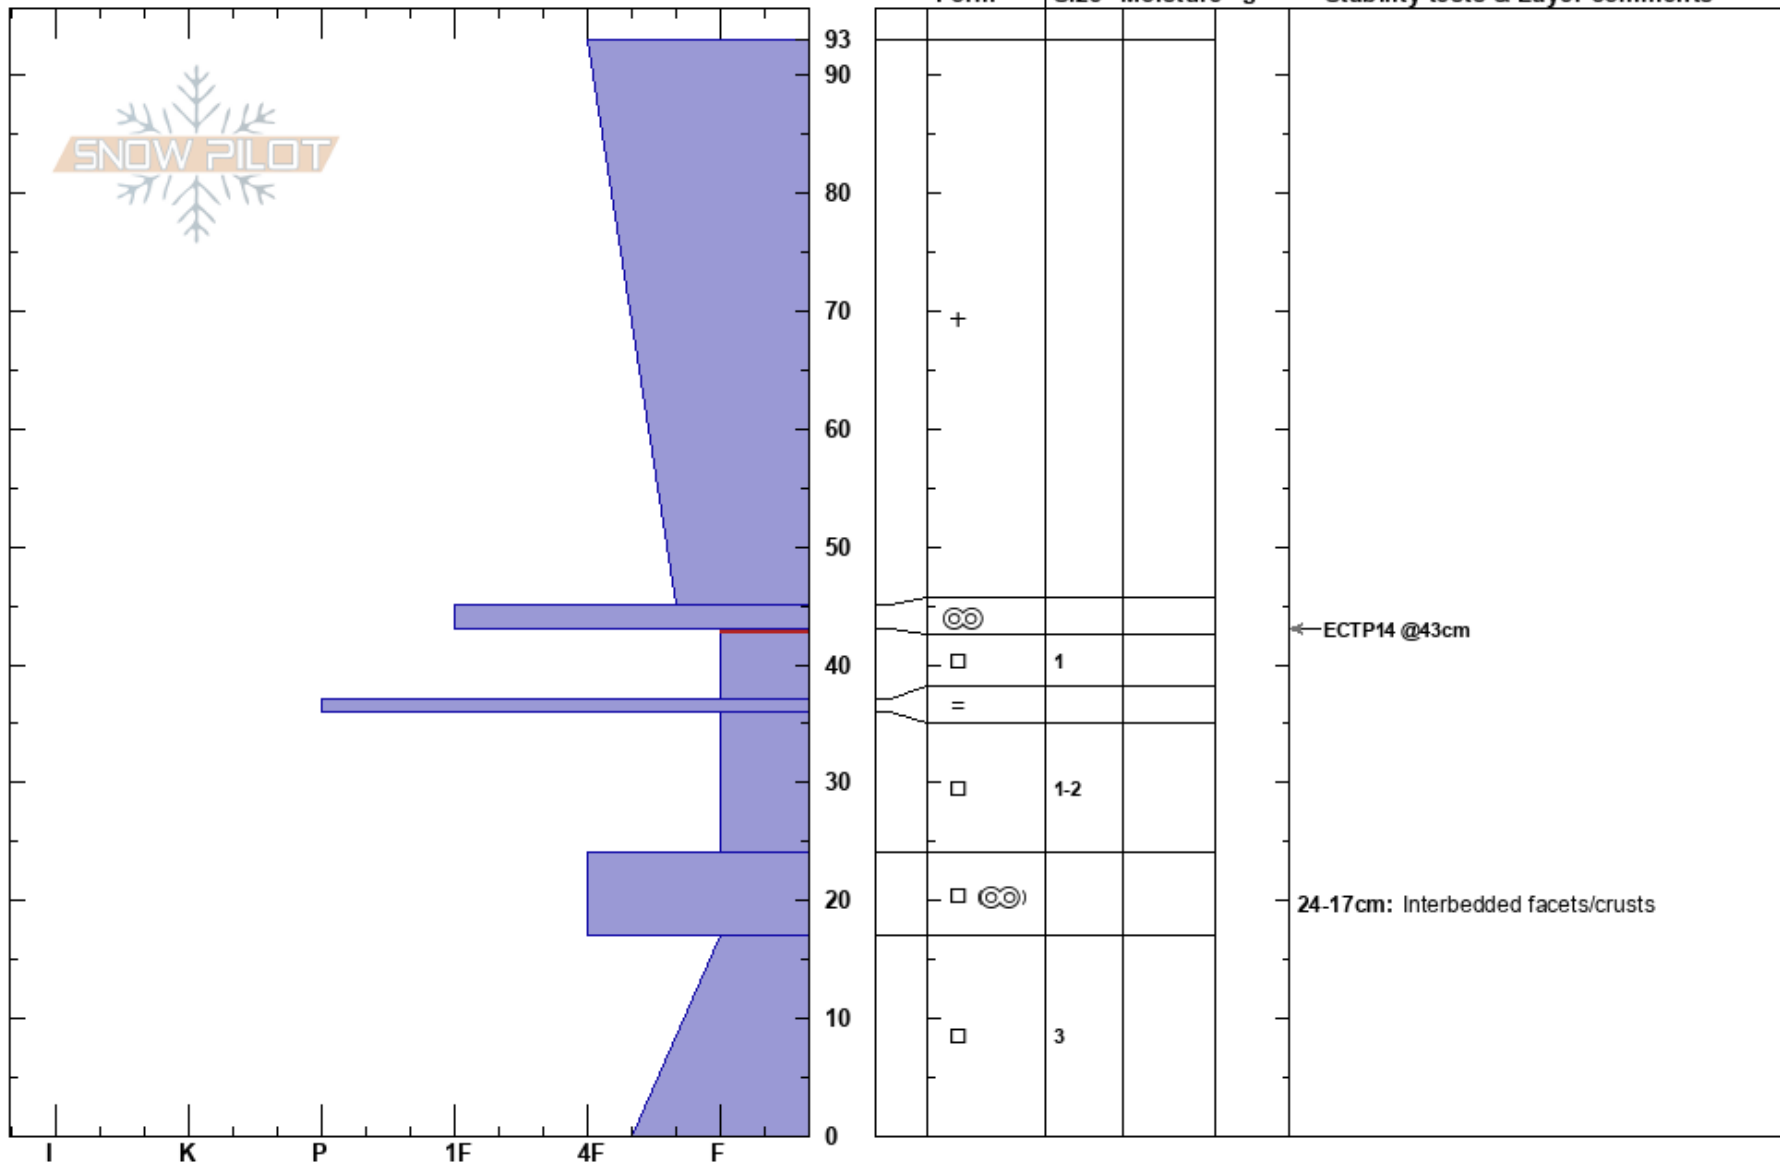

Cave Bowl  
 Teton Range  
 WY  
 Elevation: 9000 ft  
 Aspect: 66°

Noah McCorkel  
 12/03/2023 - 12:00pm  
 Co-ord: 43.49121N, -111.02603W  
 Slope Angle: 25°  
 Wind Loading:

Stability:  
 Air Temperature: 30°F  
 Sky Cover: OVC  
 Precipitation: S-1  
 Wind: SW Calm

HS: 93  
 PF: 75  
 PS: 20  
 Layer Notes:  
 43-37cm: Problematic layer  
 24-17cm: Interbedded facets/crusts

Specifics: Pit is adjacent to avalanche: flank; Collapsing, localized; Recent avalanche activity on similar slopes

Notes: Pit score = 4