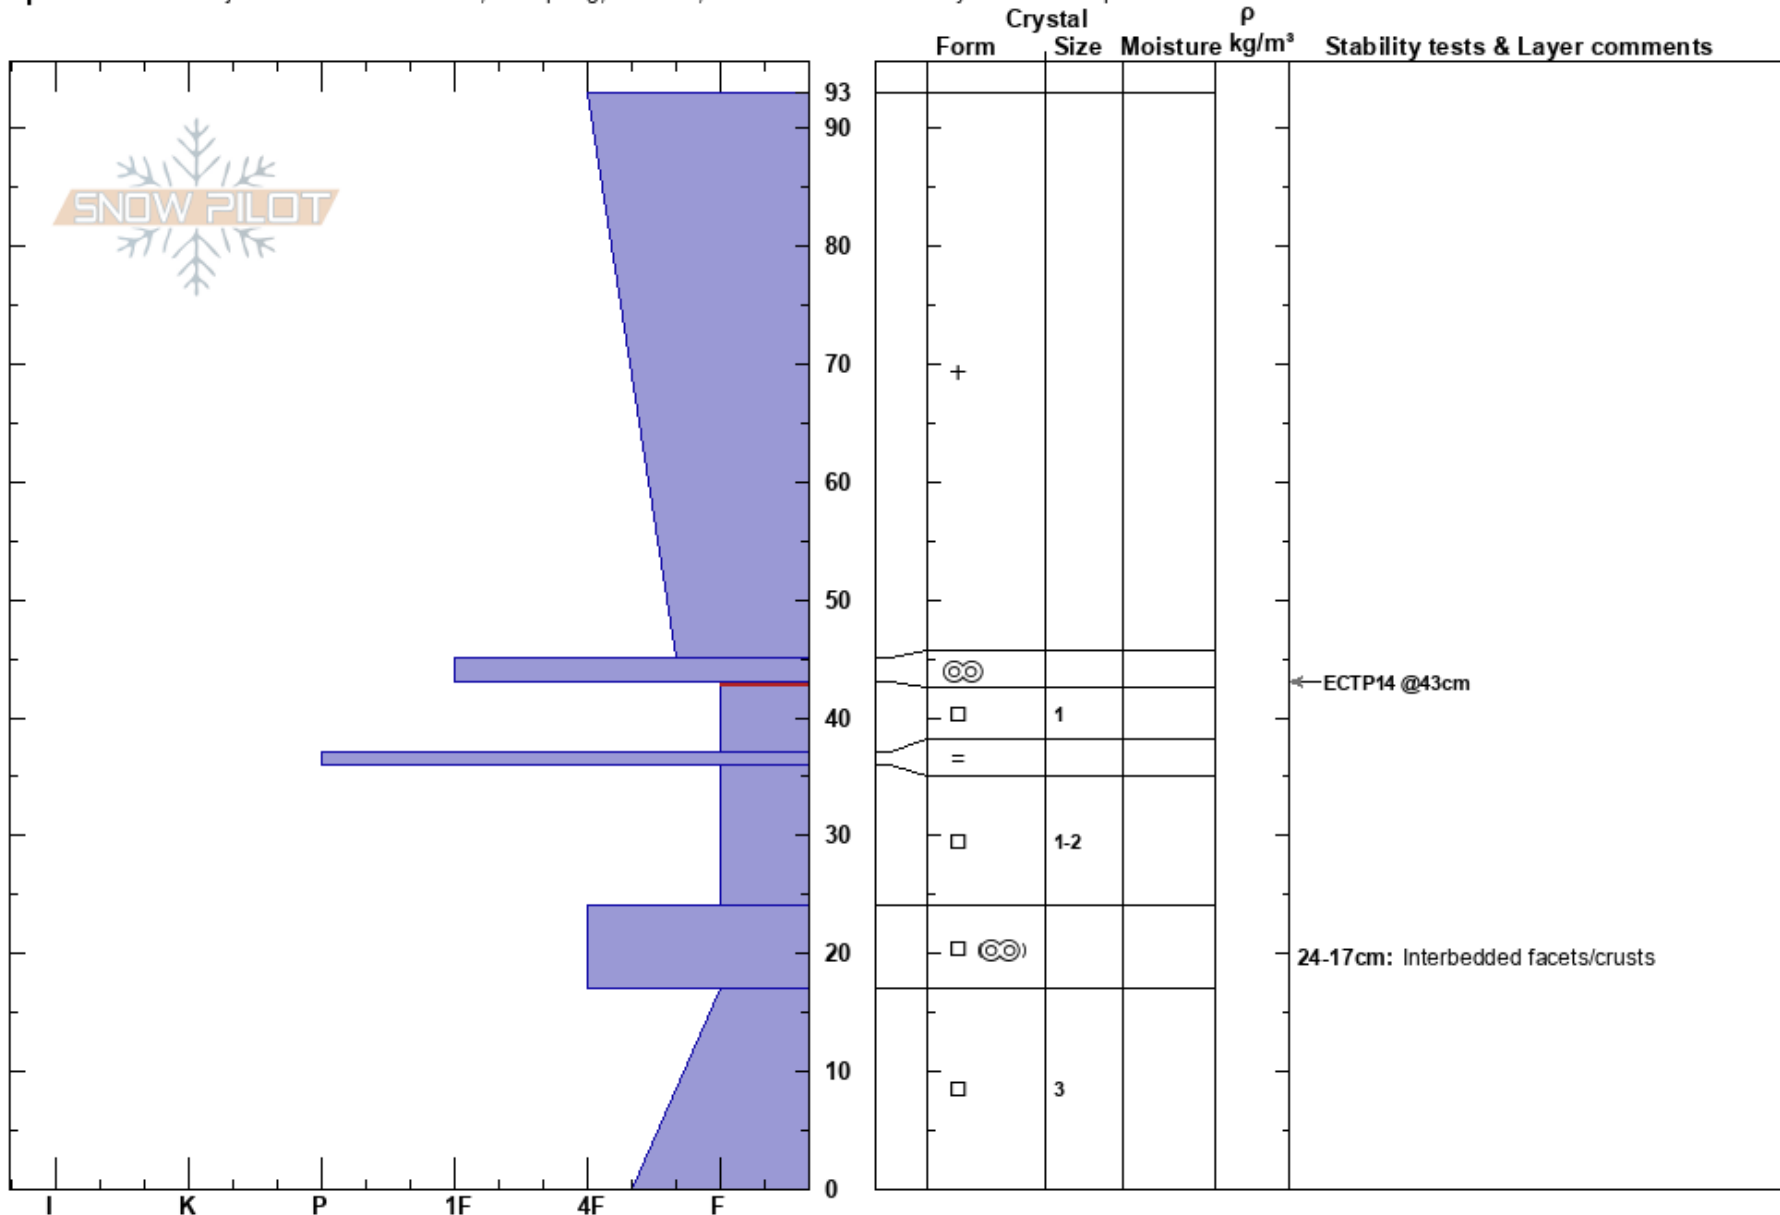

Cave Bowl
 Teton Range
 WY
 Elevation: 9000 ft
 Aspect: 66°

Noah McCorkel
 12/03/2023 - 12:00pm
 Co-ord: 43.49121N, -111.02603W
 Slope Angle: 25°
 Wind Loading:

Stability:
 Air Temperature: 30°F
 Sky Cover: OVC
 Precipitation: S-1
 Wind: SW Calm

HS: 93
 PF: 75
 PS: 20
 Layer Notes:
 43-37cm: Problematic layer
 24-17cm: Interbedded facets/crusts

Specifics: Pit is adjacent to avalanche: flank; Collapsing, localized; Recent avalanche activity on similar slopes

Notes: Pit score = 4