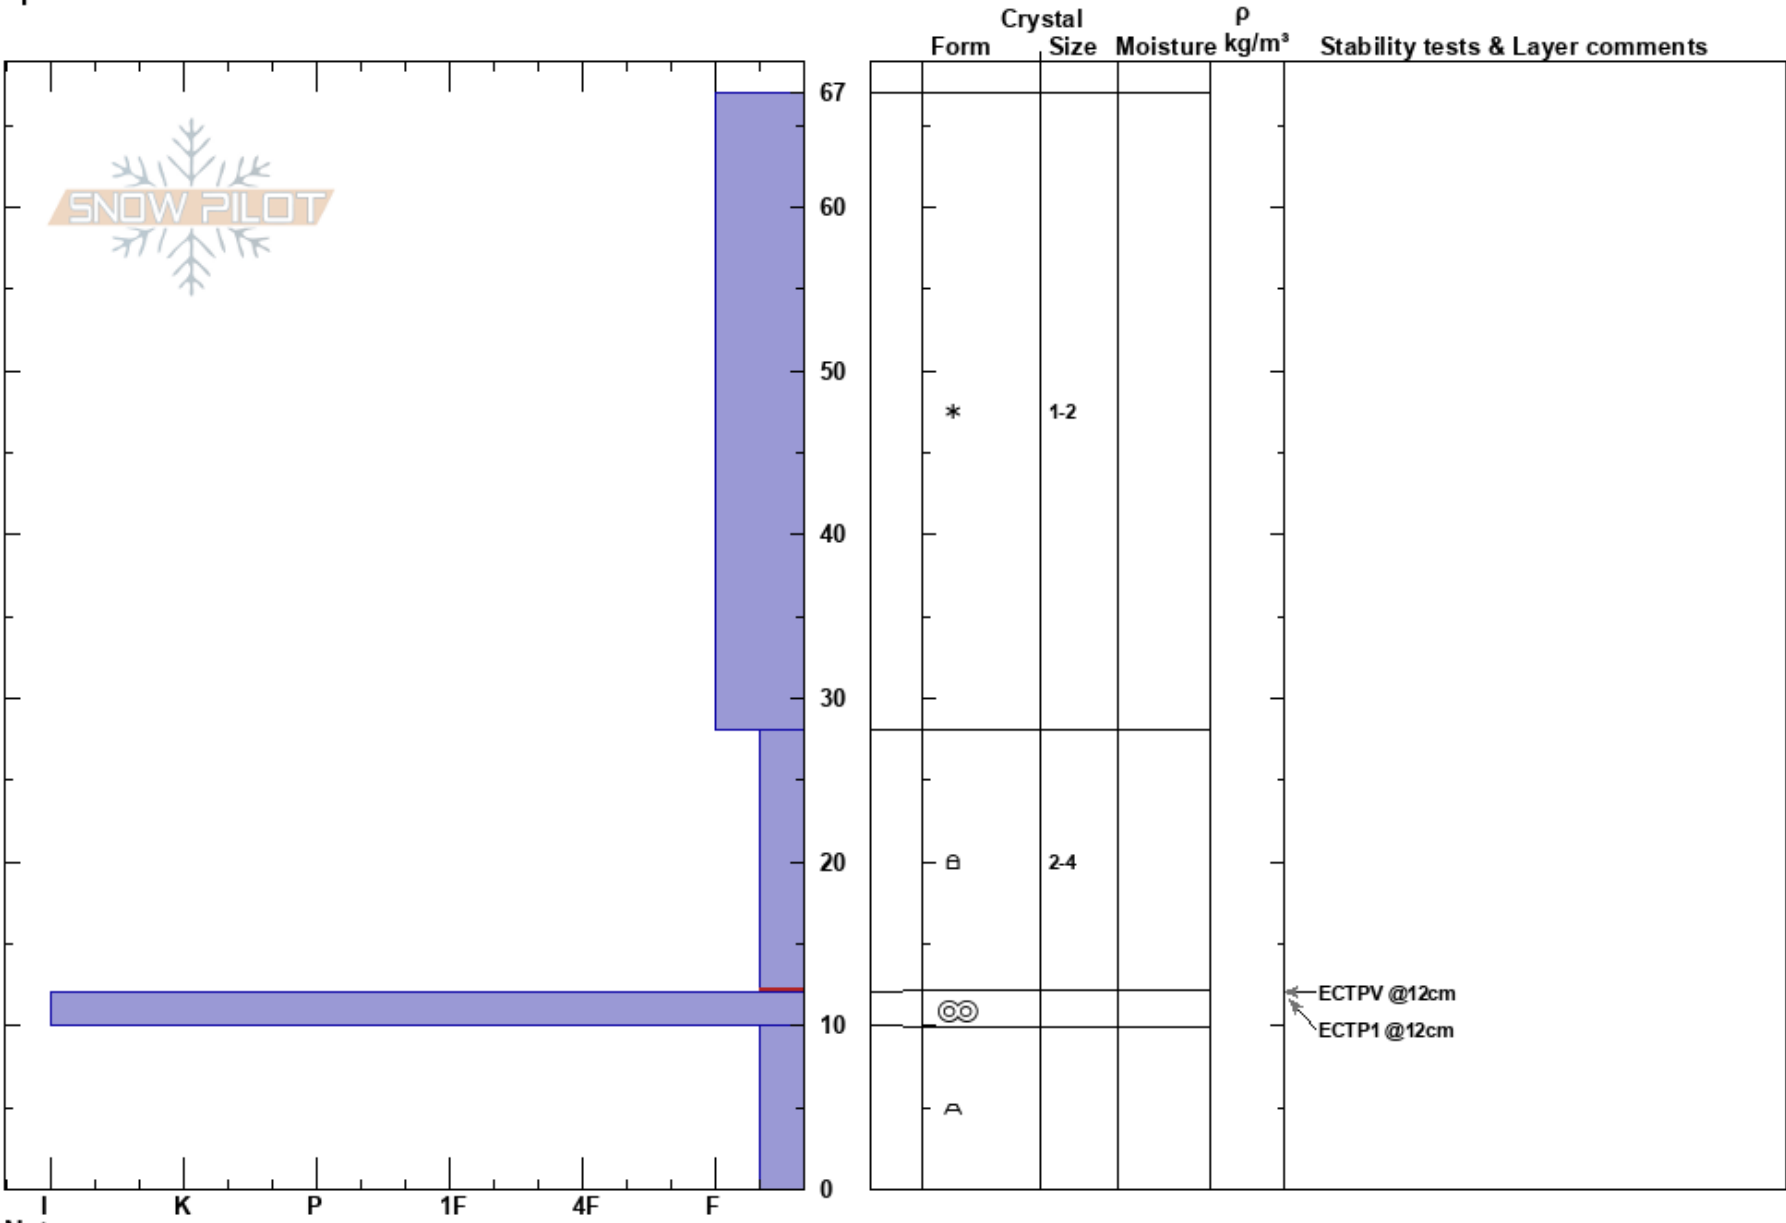

Olympic bowl
 Snake River Range
 WY
 Elevation: 8700 ft
 Aspect:
 Specifics:

Max Ryan
 12/03/2023 - 11:45am
 Co-ord: 43.49103N, -110.95533W
 Slope Angle: 25°
 Wind Loading: no

Stability:
 Air Temperature:
 Sky Cover: OVC
 Precipitation: S-1
 Wind: NW Light Breeze

HS: 67
 PF: 50 28-12cm: Problematic layer
 PS: 30

Notes: