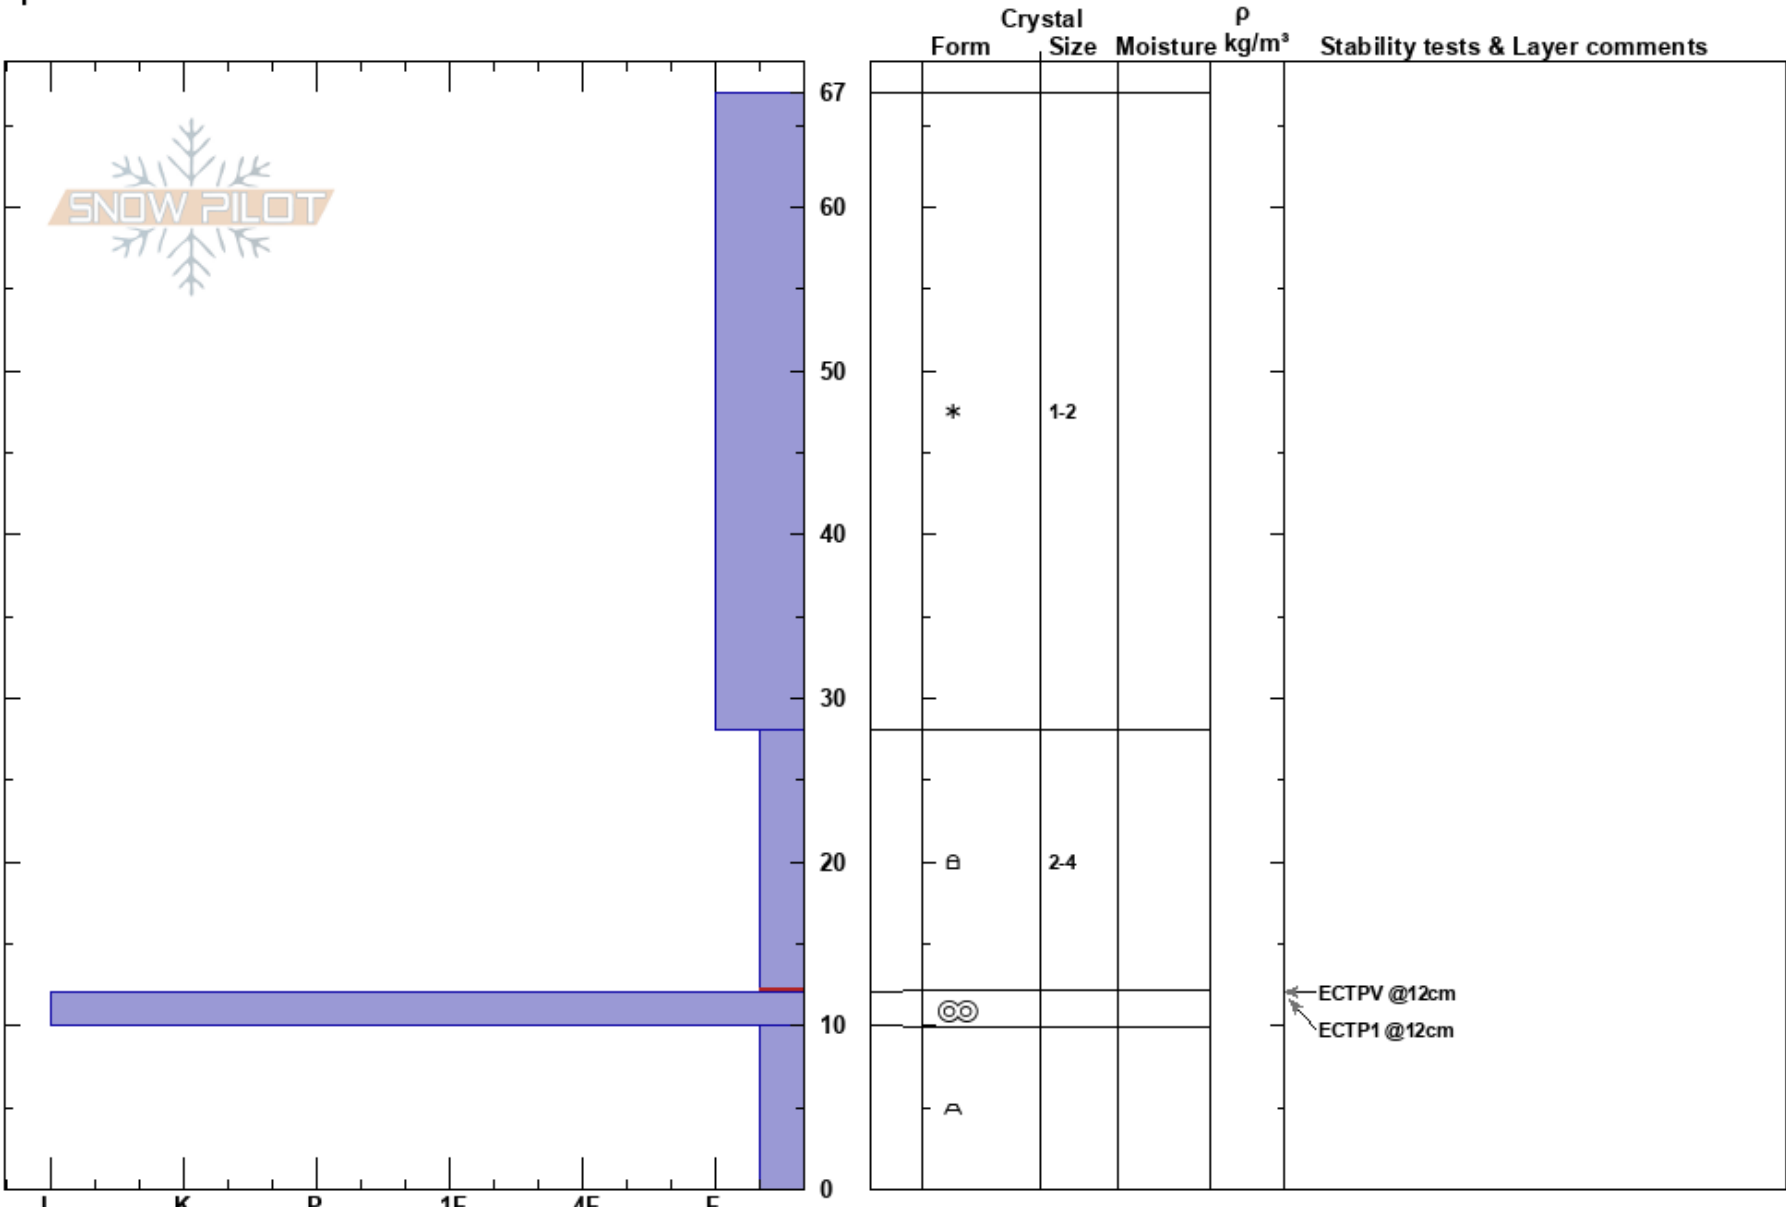

Olympic bowl
 Snake River Range
 WY
 Elevation: 8700 ft
 Aspect:
 Specifics:

Max Ryan
 12/03/2023 - 11:45am
 Co-ord: 43.49103N, -110.95533W
 Slope Angle: 25°
 Wind Loading: no

Stability:
 Air Temperature:
 Sky Cover: OVC
 Precipitation: S-1
 Wind: NW Light Breeze

HS: 67
 PF: 50 28-12cm: Problematic layer
 PS: 30

Notes: