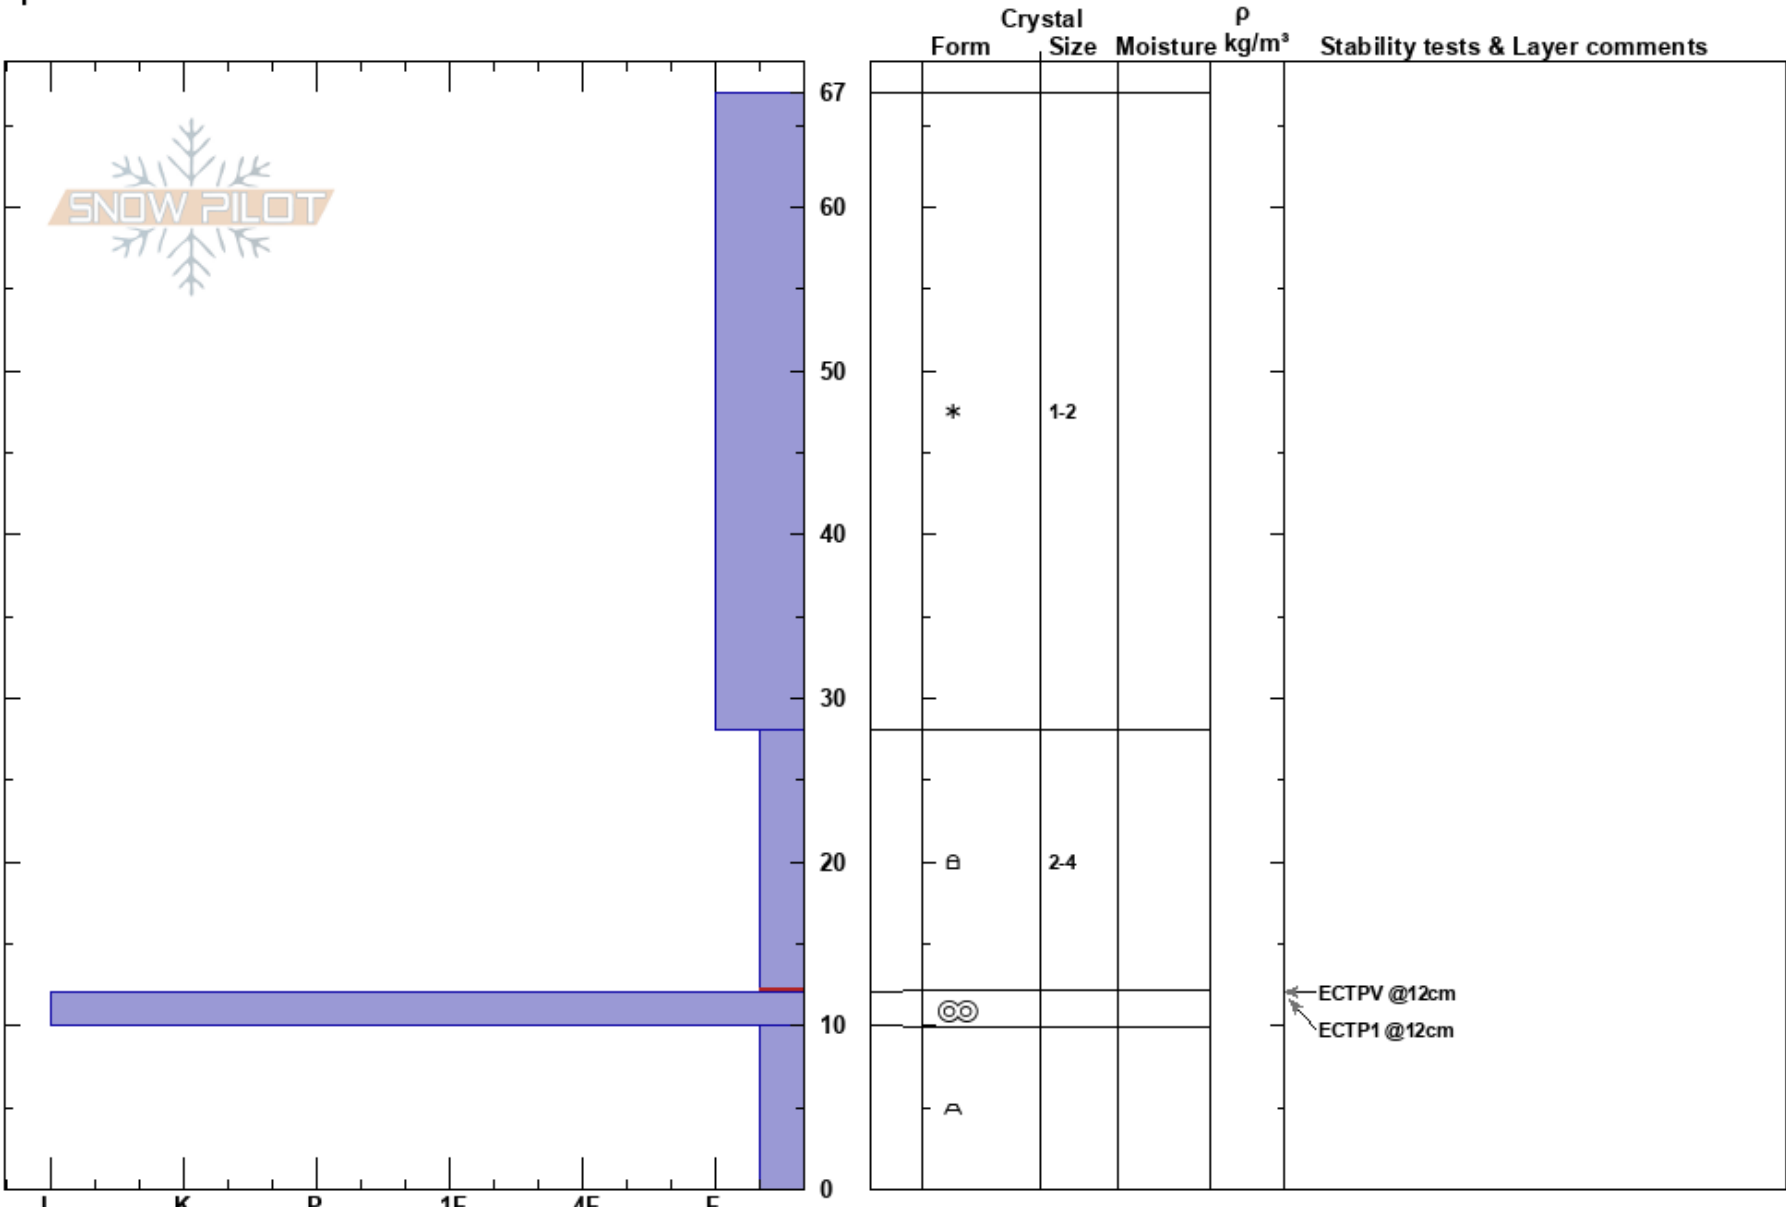

Olympic bowl  
 Snake River Range  
 WY  
 Elevation: 8700 ft  
 Aspect:  
 Specifics:

Max Ryan  
 12/03/2023 - 11:45am  
 Co-ord: 43.49103N, -110.95533W  
 Slope Angle: 25°  
 Wind Loading: no

Stability:  
 Air Temperature:  
 Sky Cover: OVC  
 Precipitation: S-1  
 Wind: NW Light Breeze

HS: 67  
 PF: 50 28-12cm: Problematic layer  
 PS: 30

Notes: