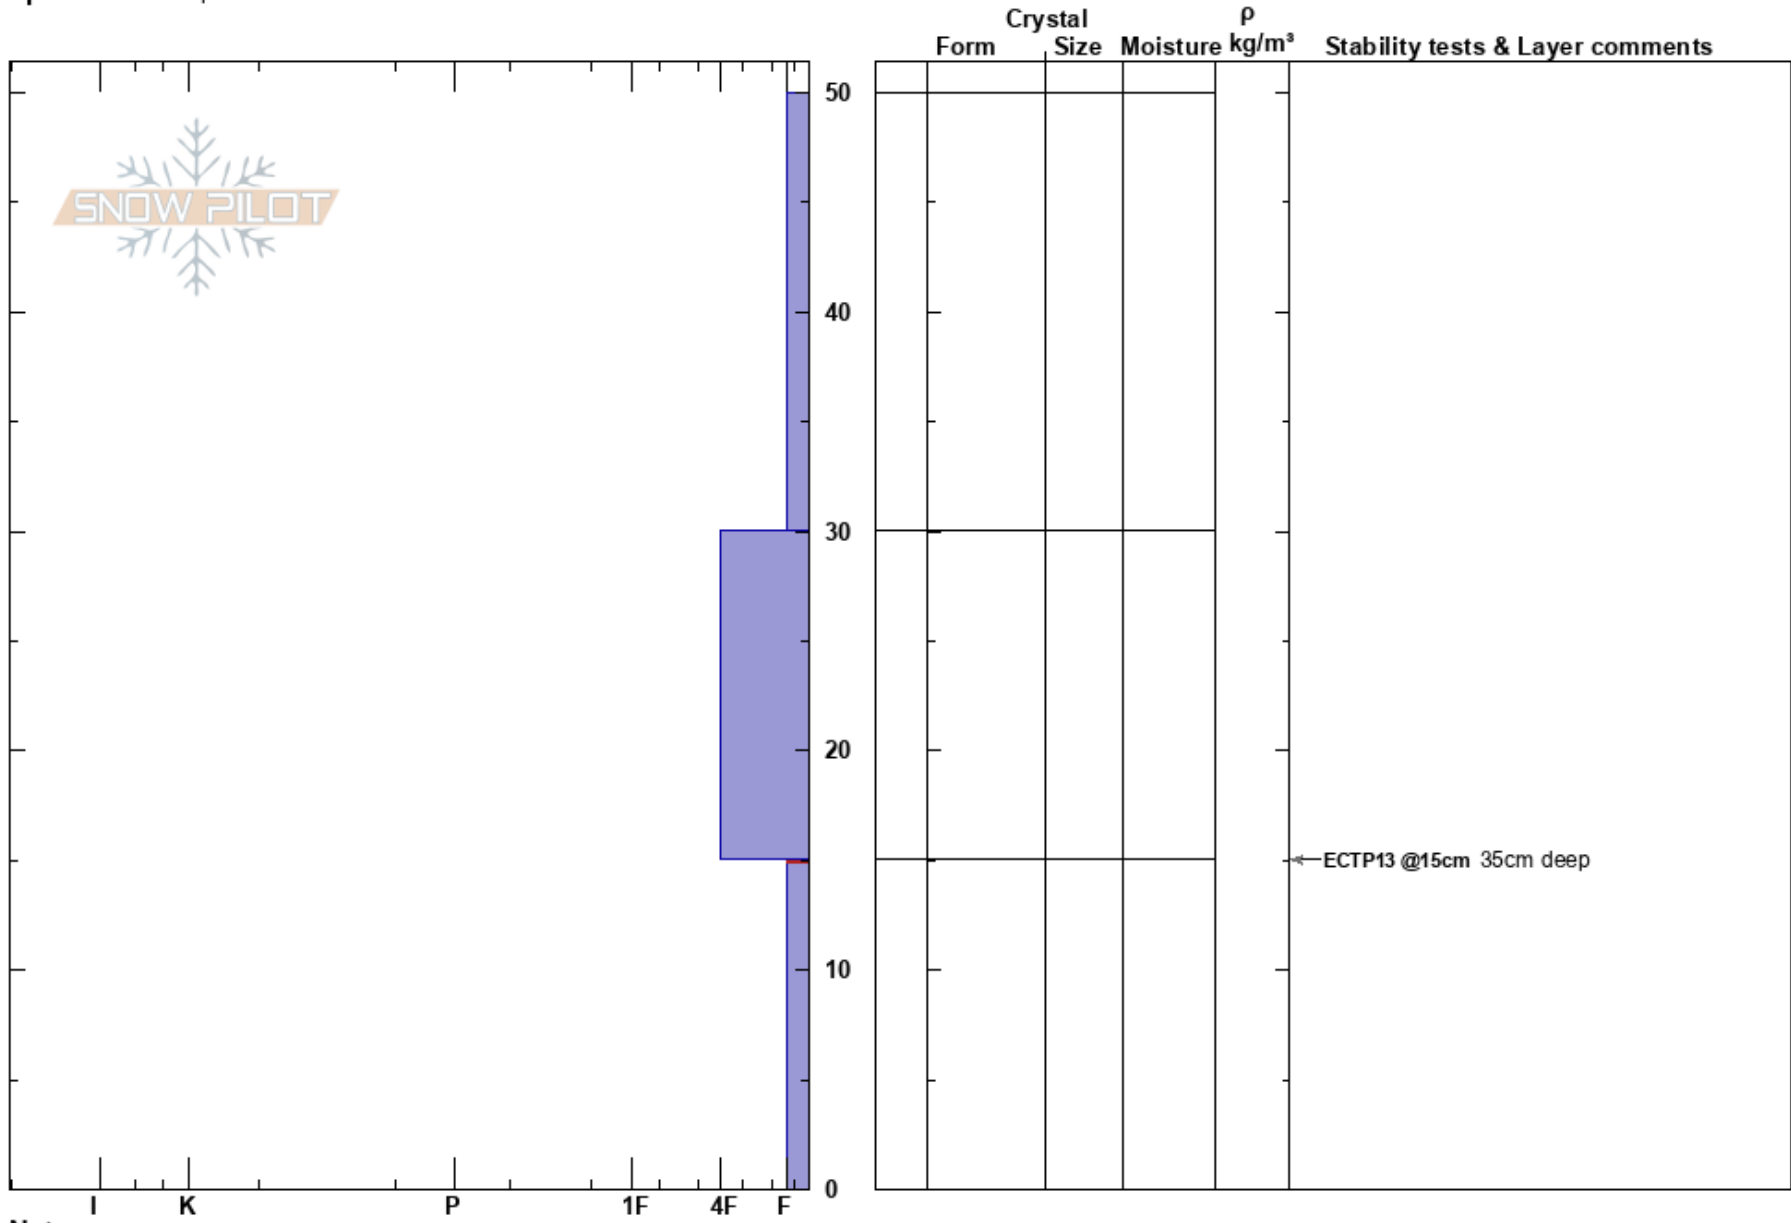

Lolo Pass Idaho Shot
 Bitterroot
 MT
Elevation: 5512 ft
Aspect: SW
Specifics: Poor pit location

Phoebe Mather
 12/03/2023 - 10:30am
Co-ord: 46.61749N, -114.57825W
Slope Angle: 17°
Wind Loading: no

Stability:
Air Temperature: 28°F
Sky Cover: OVC
Precipitation: NO
Wind: SE Calm

HS: 50
PF: 40
PS: 32
 15-0cm: Problematic layer

Notes:

I K P 1F 4F F