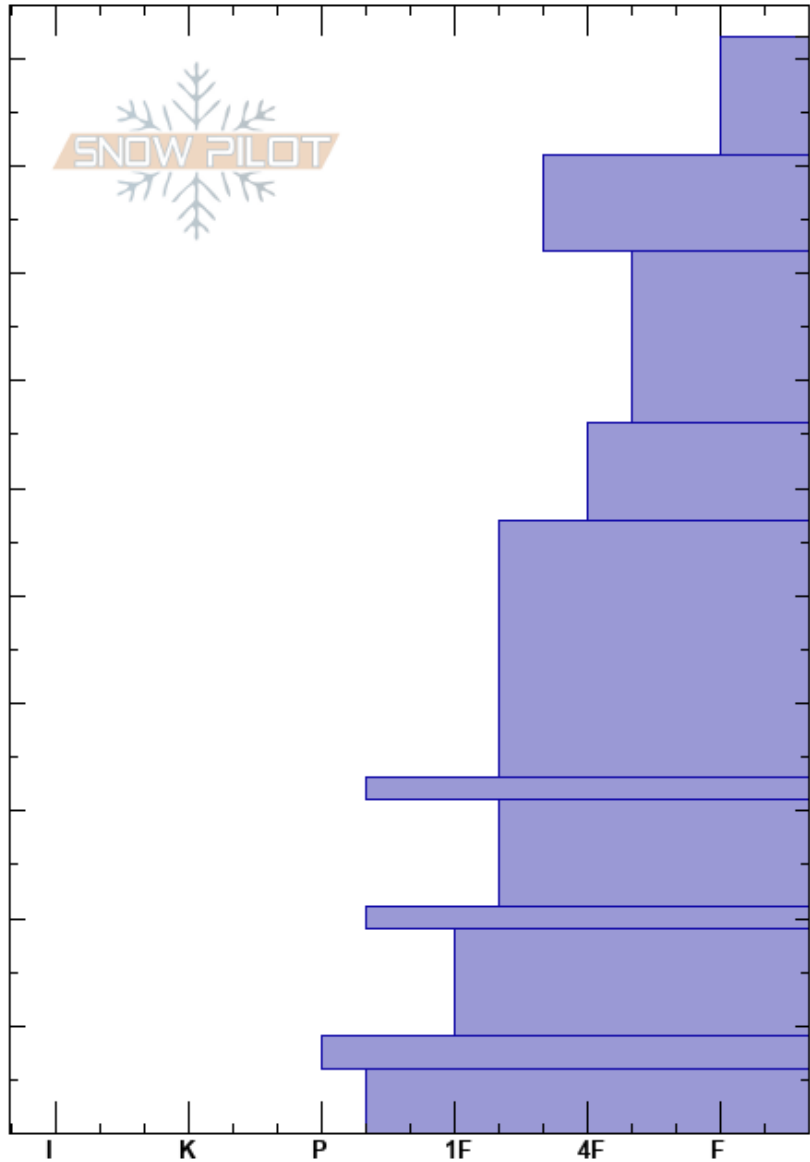

West Bowl
 Wasatch Range
 UT
 Elevation: 10088 ft
 Aspect: NW
 Specifics:

Nina Bridges
 12/02/2023 - 1:10pm
 Co-ord: 40.60245N, -111.63239W
 Slope Angle: 31°
 Wind Loading: yes

Stability:
 Air Temperature:
 Sky Cover: BKN
 Precipitation: S2
 Wind: Light Breeze

HS: 102

Layer Notes:

Height (ft)	Crystal		ρ kg/m ³	Stability tests & Layer comments
	Form	Size		
102				
100	+			
90				
80				← ECTN7 @82cm ← CT7 @82cm
70				
60				← ECTN11 @66cm
50				
40	□			
30	⊙⊙			
20	□			
20	⊙⊙			← CT16, Q2 @19cm
10	□			
10	⊙⊙			
0				