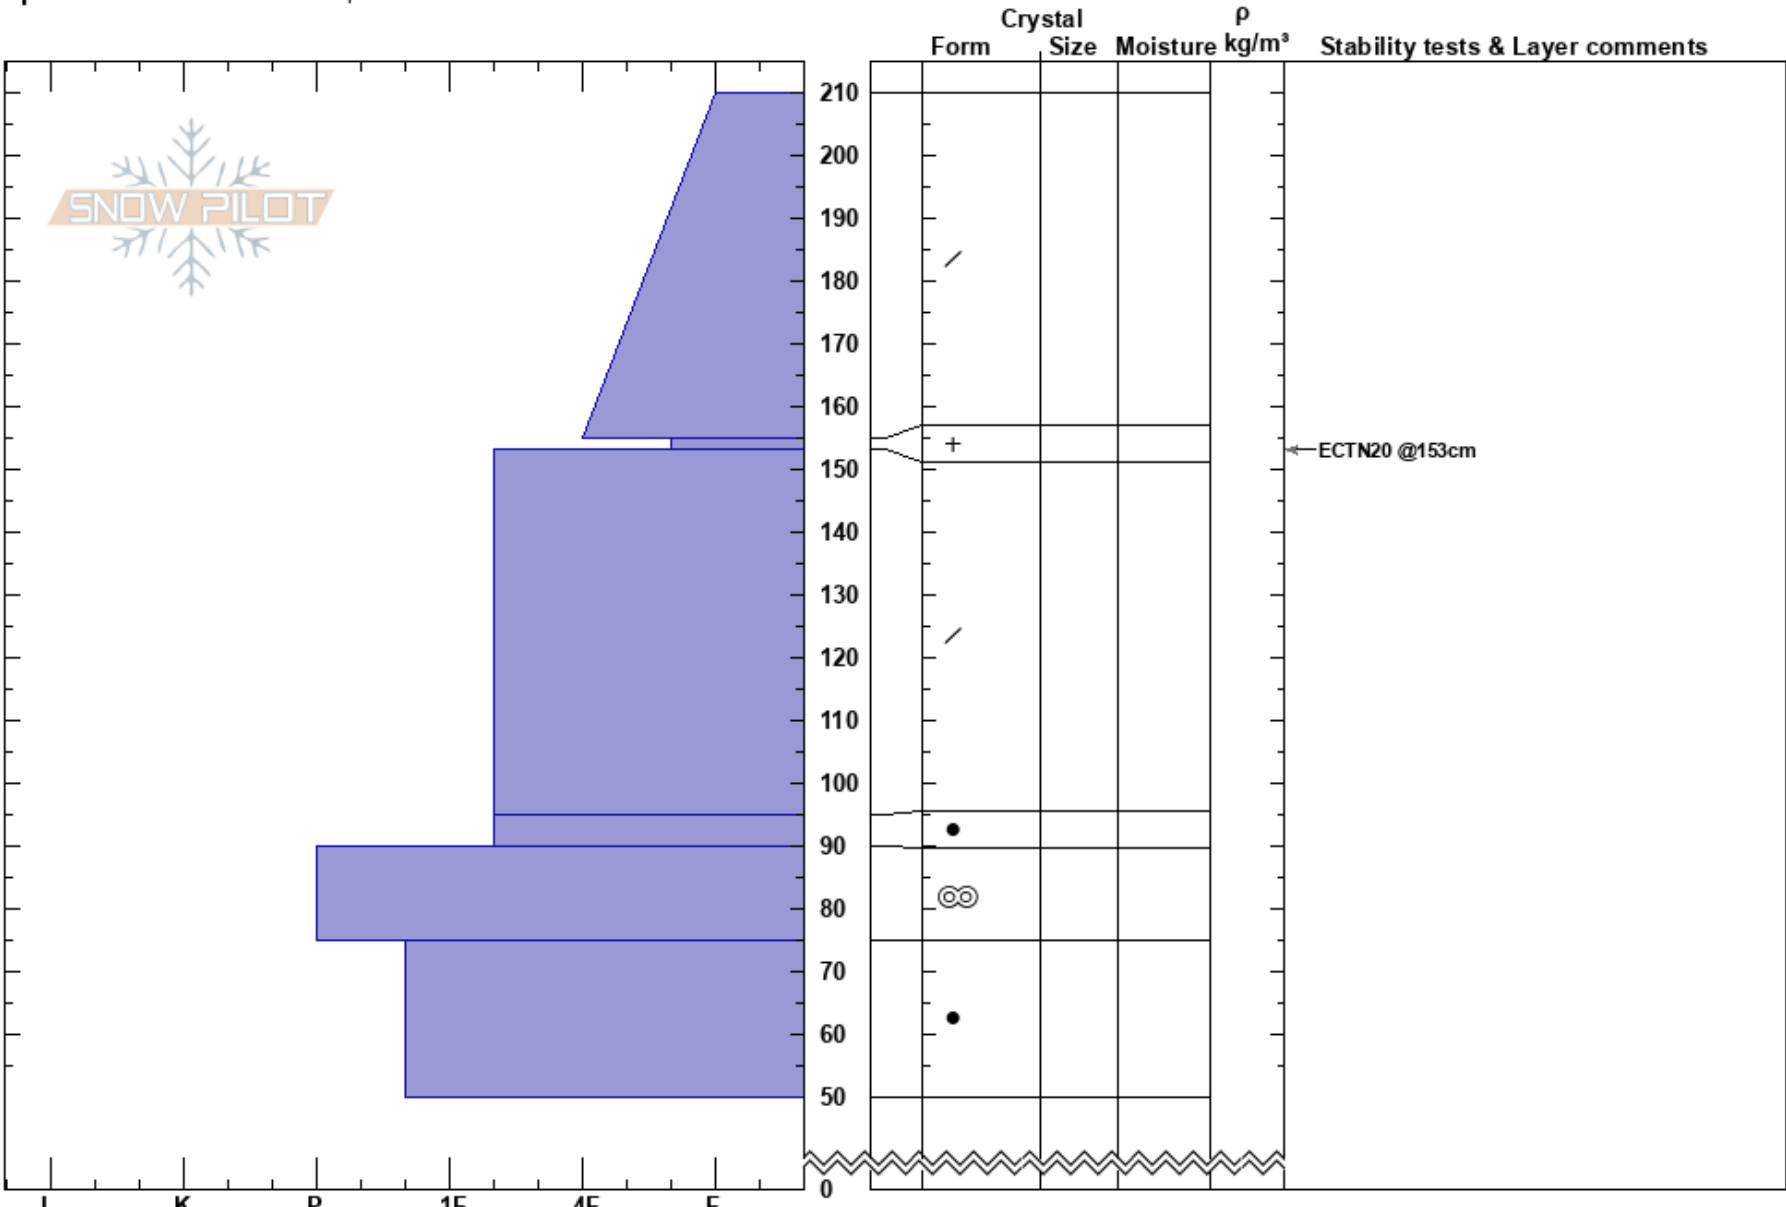

Seattle Ridge-Triangle
 Kenai Mountains
 AK
 Elevation: 2850 ft
 Aspect: 275°
 Specifics: We snowmobiled slope

Andrew Schauer
 12/02/2023 - 1:00pm
 Co-ord: 60.81111N, -149.22917W
 Slope Angle: 15°
 Wind Loading: no

Stability: Good HS:210
 Air Temperature: -6°C PF: 30
 Sky Cover: SCT
 Precipitation: NO
 Wind: Calm

Layer Notes:

Notes: