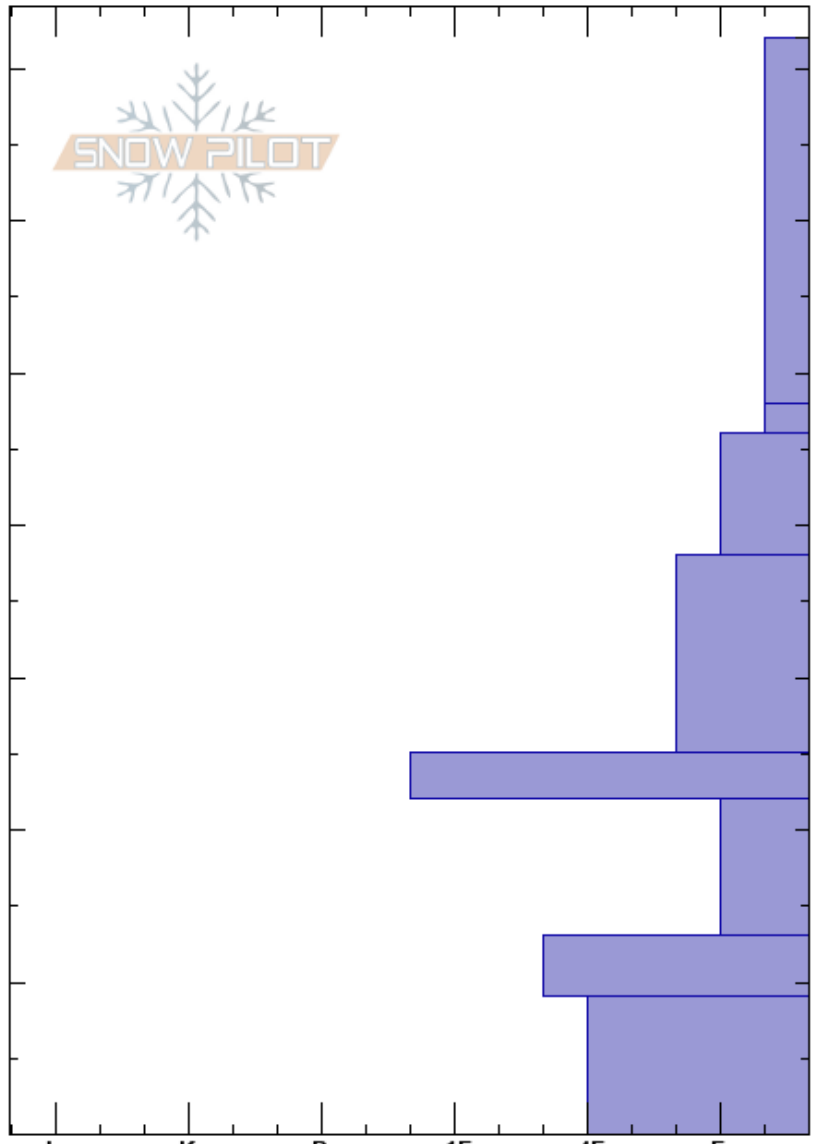

scotts backdoor
 Wasatch Range
 UT
 Elevation: 9400 ft
 Aspect: W

William Ambler
 12/02/2023 - 9:30am
 Co-ord: 40.61366N, -111.56365W
 Slope Angle: 14°
 Wind Loading: no

Stability:
 Air Temperature:
 Sky Cover: OVC
 Precipitation: S2
 Wind:

HS: 72
 Layer Notes:
 48-46cm: Problematic layer

Specifics: Collapsing, widespread; Cracking; Recent avalanche activity on different slopes

Crystal Form	Crystal Size	Moisture	ρ kg/m ³	Stability tests & Layer comments
+				
∇	2-4			← ECTN4 @48cm half block prop ← CT2, Q1 @48cm
⊙⊙				
□				
⊙⊙				
B (O)				