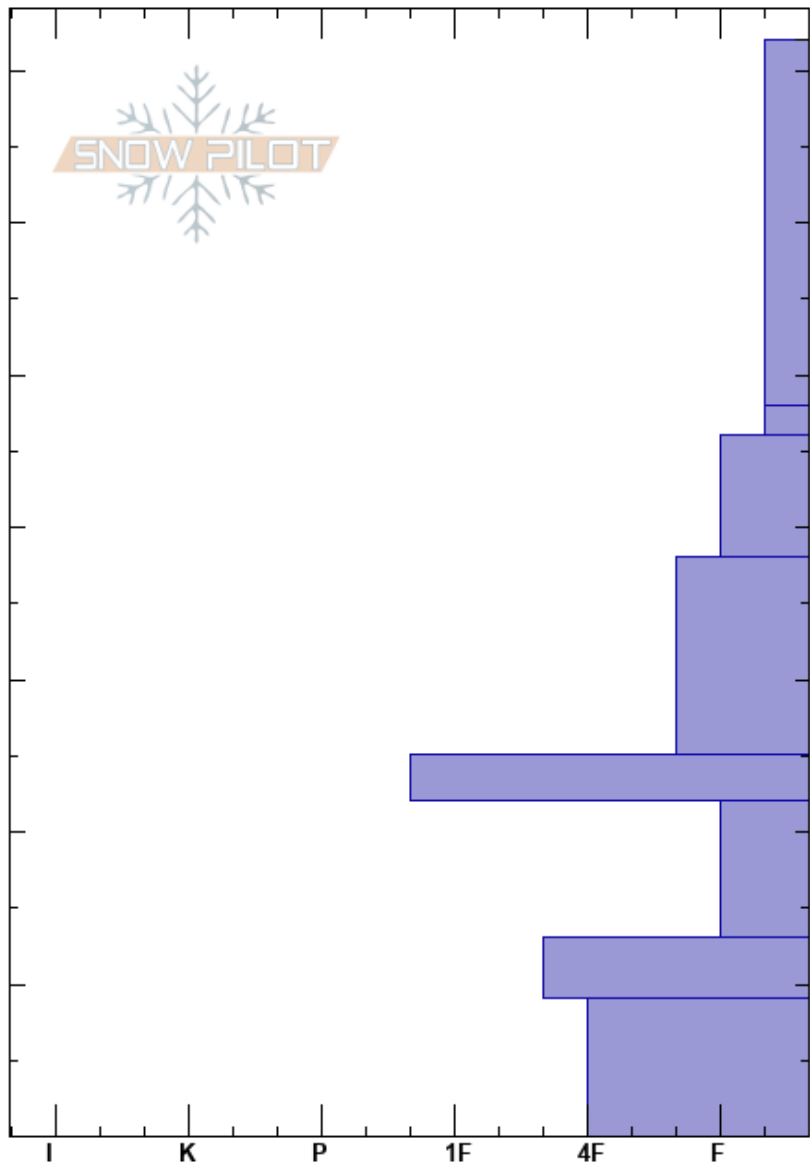

scotts backdoor
 Wasatch Range
 UT
 Elevation: 9400 ft
 Aspect: W

William Ambler
 12/02/2023 - 9:30am
 Co-ord: 40.61366N, -111.56365W
 Slope Angle: 14°
 Wind Loading: no

Stability:
 Air Temperature:
 Sky Cover: OVC
 Precipitation: S2
 Wind:

HS:72
 Layer Notes:
 48-46cm: Problematic layer

Specifics: Collapsing, widespread; Cracking; Recent avalanche activity on different slopes

Crystal Form	Crystal Size	Moisture	ρ kg/m ³	Stability tests & Layer comments
+				
∇	2-4			← ECTN4 @48cm half block prop ← CT2, Q1 @48cm
⊙⊙				
□				
⊙⊙				
B (O)				