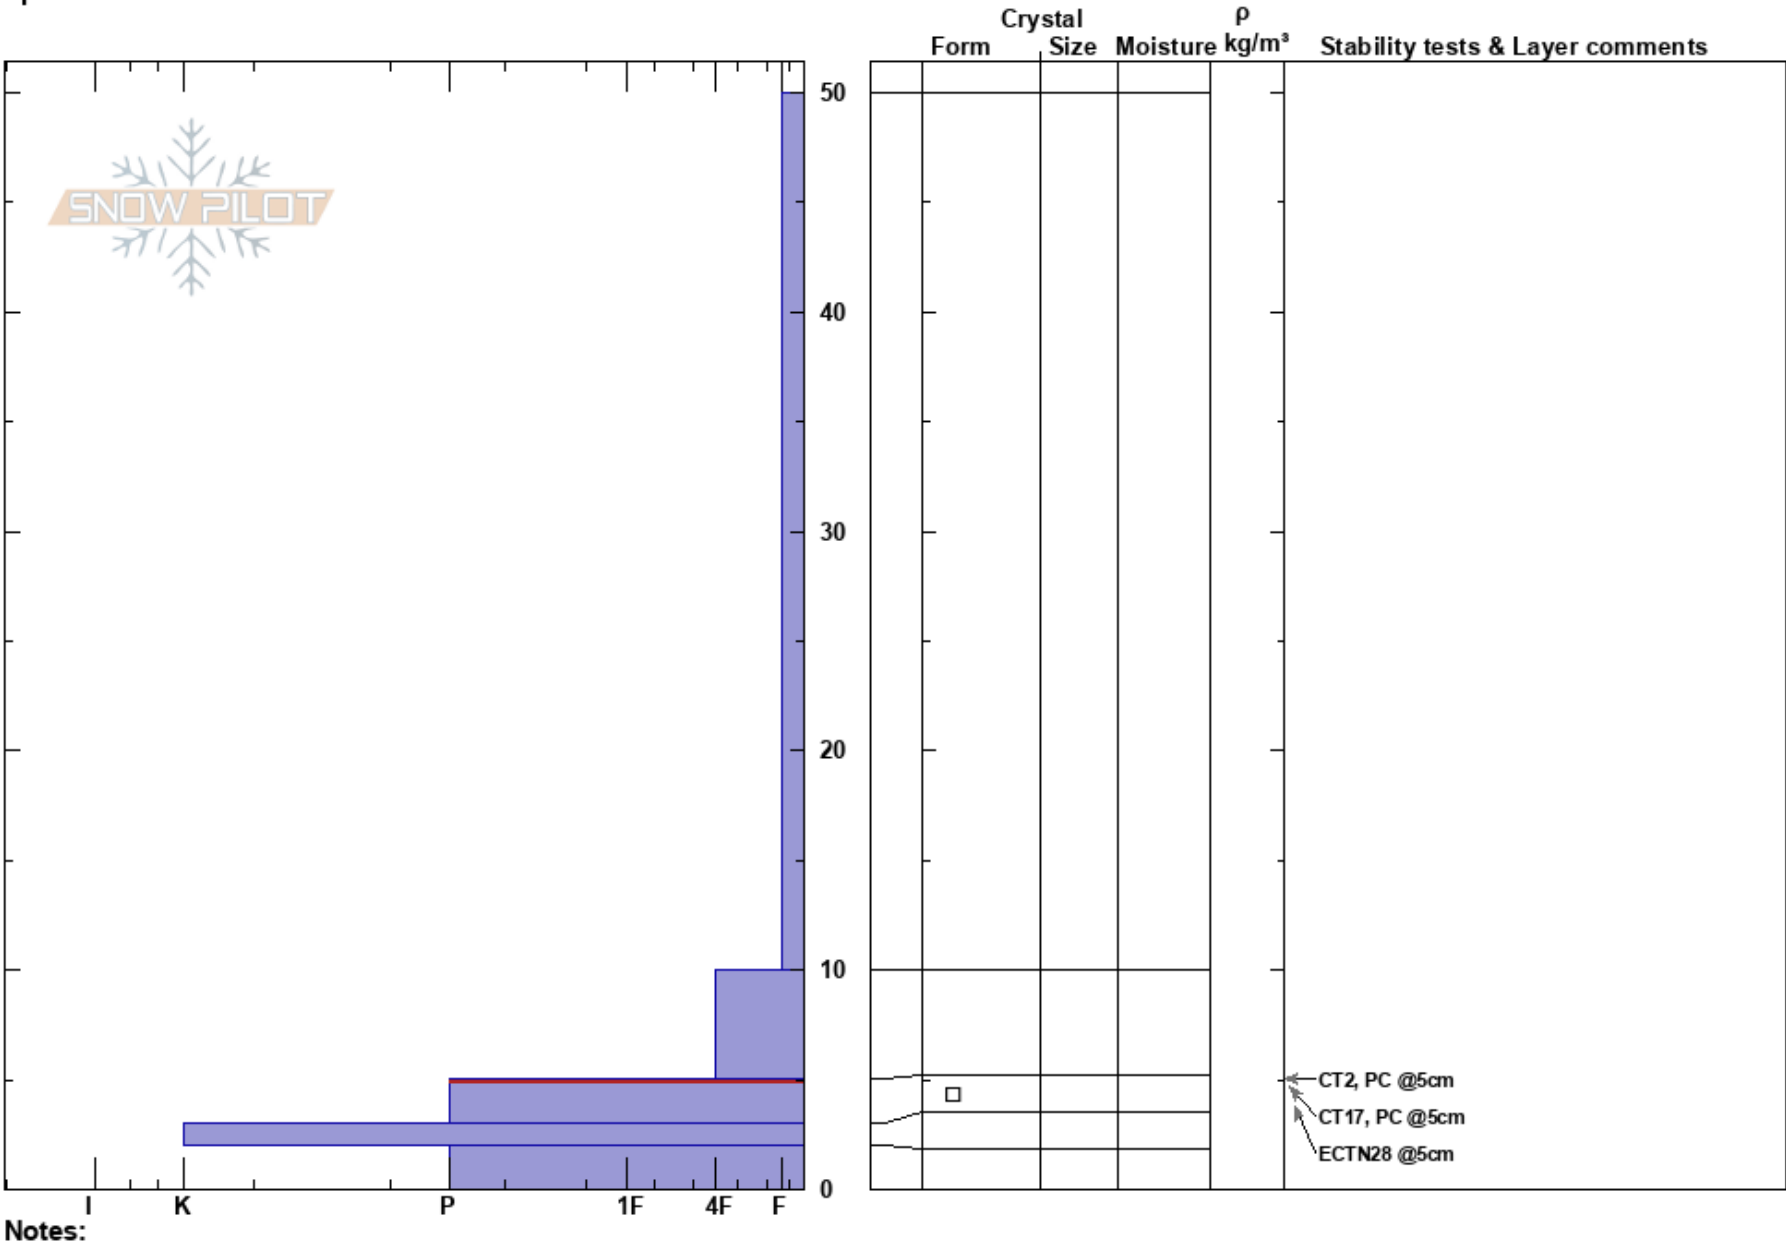

Hidden Valley, Hyak
 Snoqualmie Pass
 WA
 Elevation: 3500 ft
 Aspect: SW
 Specifics:

Keith Wong
 12/02/2023 - 12:00pm
 Co-ord: 47.38549N, -121.41270W
 Slope Angle: 10°
 Wind Loading: no

Stability: Good
 Air Temperature:
 Sky Cover: OVC
 Precipitation: S2
 Wind: Moderate

HS:50
 5-3cm: Problematic layer

Notes: